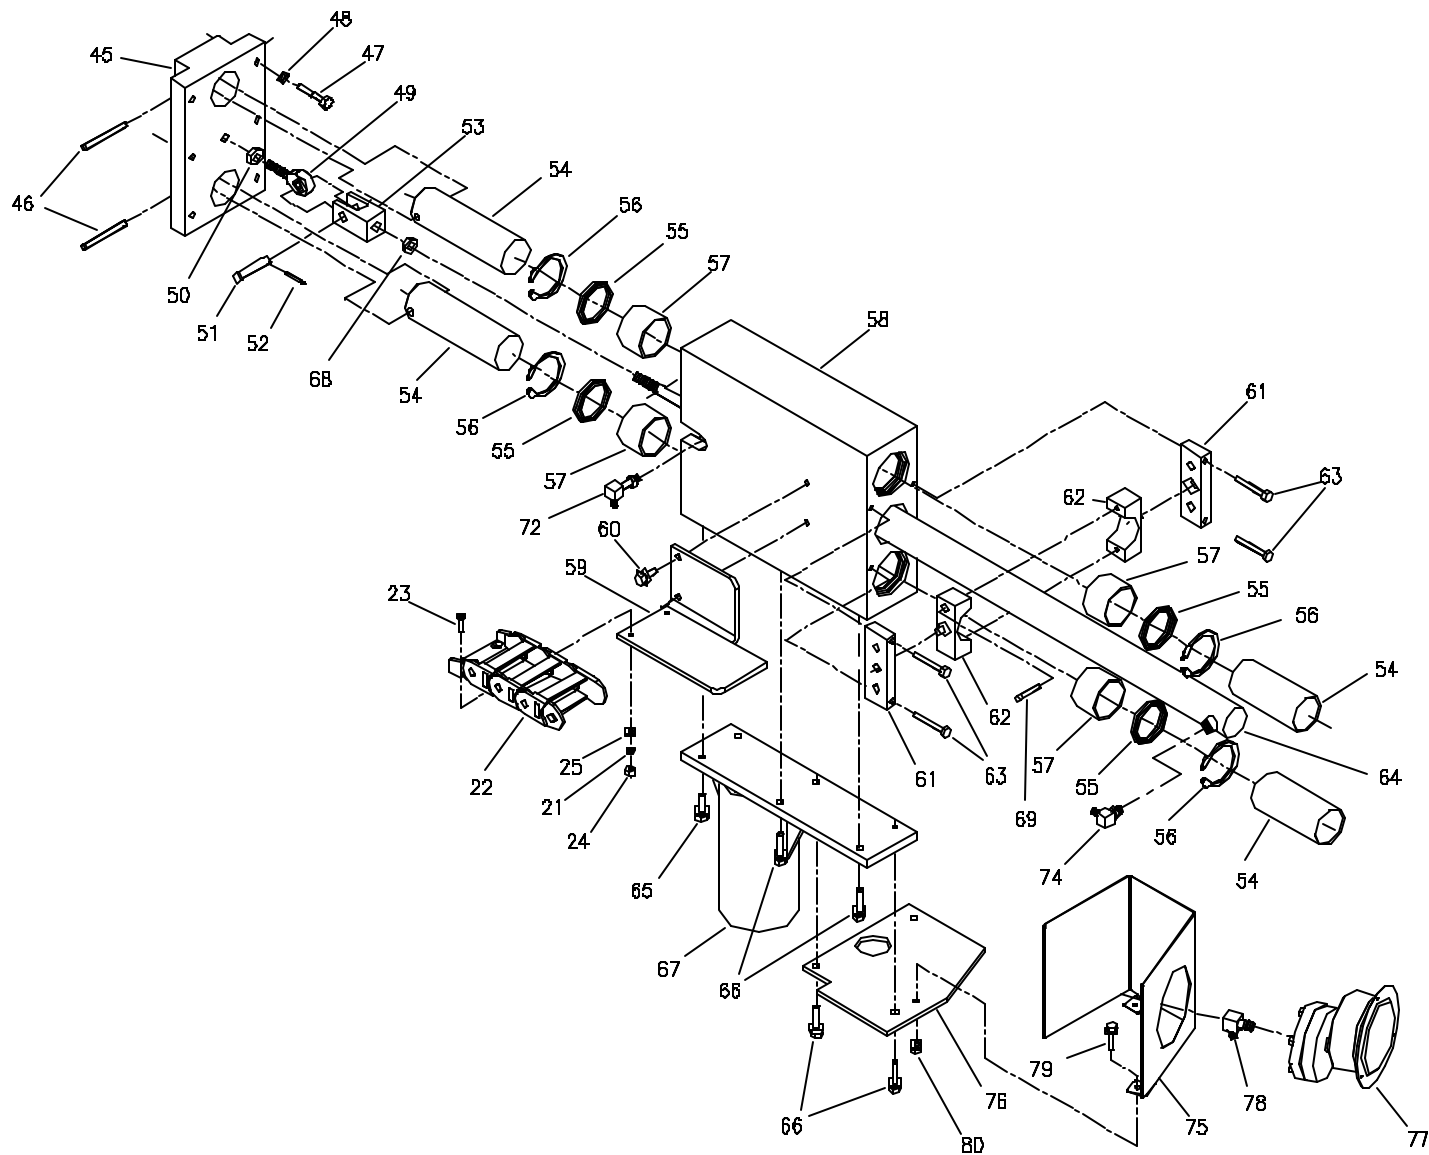

PIPE LOADER ASSEMBLY VERTICAL

Pipe Loader Assembly Vertical Parts List

<u>Item</u>	<u>Part Number</u>	<u>Description</u>	<u>Qty.</u>
45	263096	Vertical Anchor	1
46	163097	Cylinder Pin	1
47	3816X134HB	Hex Bolt	6
48	38LW	Lock Washer	6
49	121116	Male Balljoint	1
50	1220HJN	Jam Nut	1
51	701-211-02	Clevis Pin	1
52	121554	Cotter Pin	1
53	163094	Horizontal Clevis	1
54	263218	Horizontal Rod	2
55	121546	Rod Wiper	4
56	121549	Retaining Ring	4
57	236-4774-02	Bearing	4
58	363093	Horizontal Block	1
59	263098	Chain Bracket	1
60	3816X34WHB	Hex Bolt	2
61	163095	Trunnion Mount	2
62	263409	Trunnion Cylinder	2
63	51618X2HB	Hex bolt	4
64	221540	Hydraulic Cylinder	1
65	3816X1WHB	Hex bolt	2
66	3816X114WHB	Hex bolt	4
67	270676	Mast Weldment	1
68	3410HJN	Hex Nut	1
69	1420X114SCHS	Cap Screw	2
72	4MB4MJ90LL	Elbow	2
73	110065	Altertion	1
74	4MB4MJ90	Elbow	1
75	263609	Mud Gauge Cover	1
76	263567	Mud Gauge Plate	1
77	121376	Pressure Gauge	1
78	4MJ4FP90	Elbow	1
79	51618X34WHB	Whiz Hex Bolt	2
80	51618WHN	Hex Nut	2