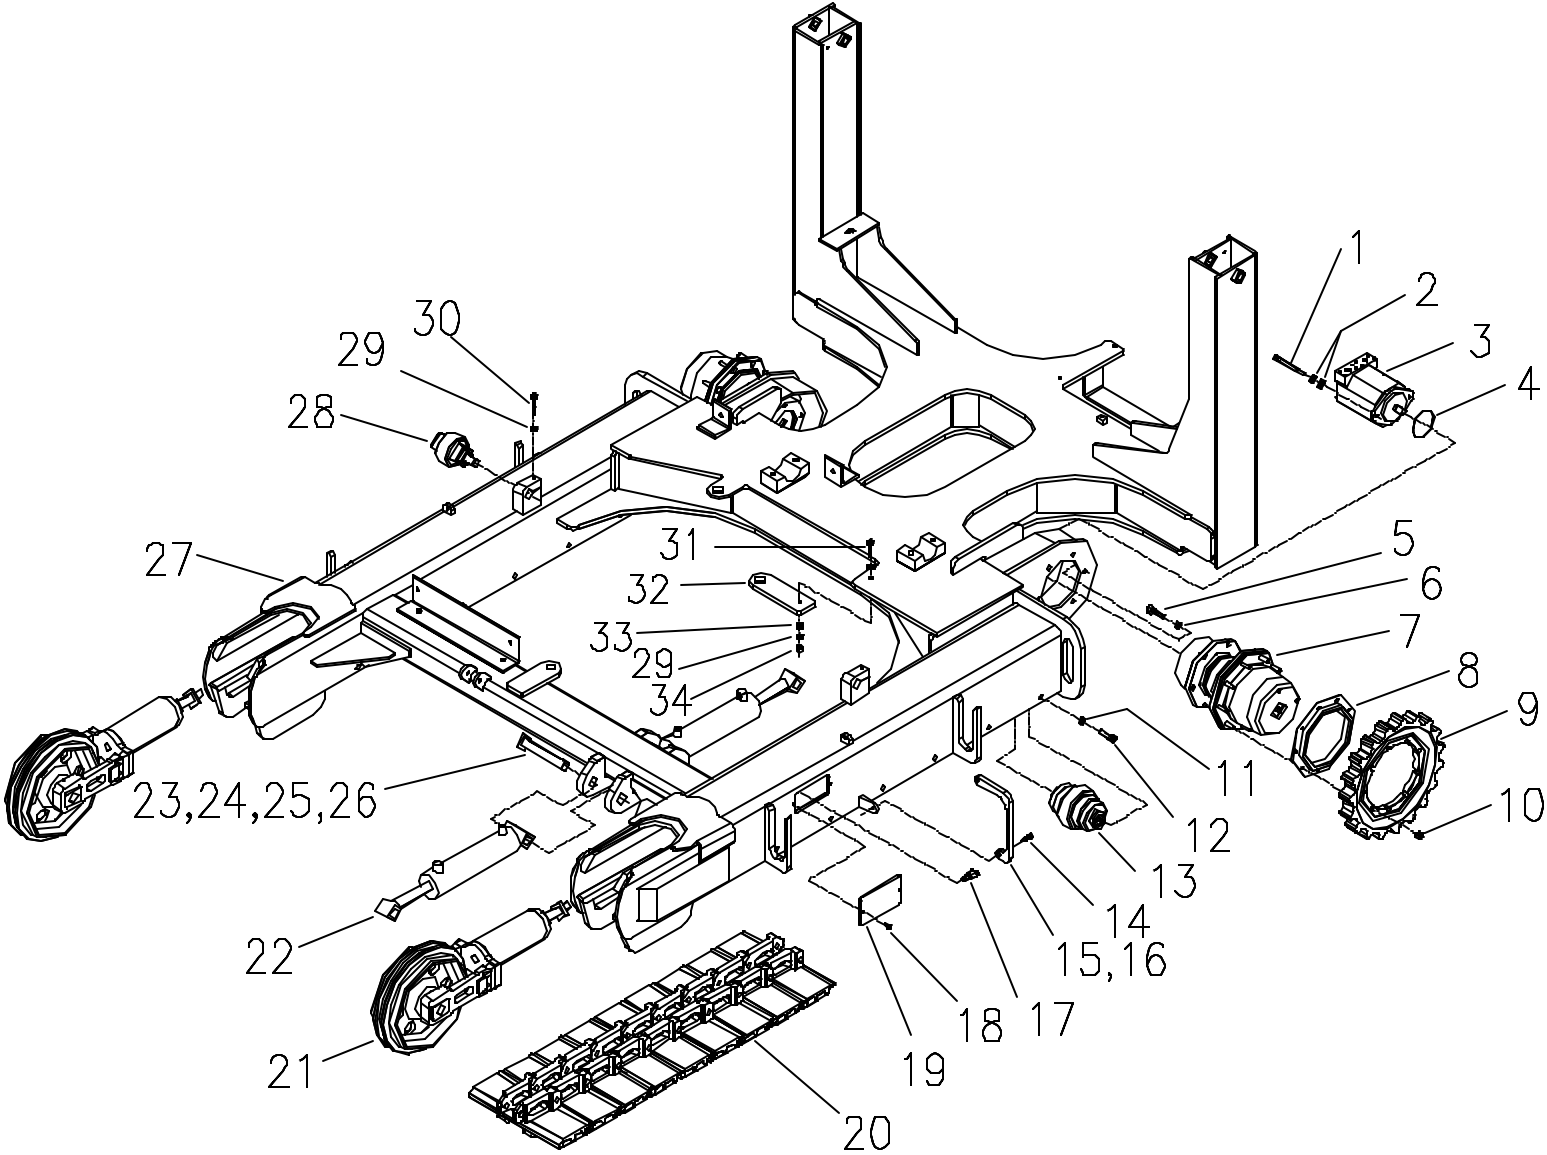

TRACK FRAME ASSEMBLY

Track Frame Assembly Parts List

<u>Item</u>	<u>Part Number</u>	<u>Description</u>	<u>Qty.</u>
1	1213X412SHCS	Socket Head Cap Screw	4
2	120943	Disk Lock Washer	8
3	221456	Hydraulic Fixed Speed Rotation Motor	2
4	121108	Rubber O'ring	2
5	5811X112HB	Hex Bolt	12
6	56LW	Lock Washer	12
7	221384	Geardrive	2
8	362901	Track Geardrive Sprocket Spacer	2
9	310087	Hydraulic Wrench Cylinder	2
10	121326	Reversible Lock Hex Nut	18
11	121328	Lock Washer	28
12	121327	Cap Screw	28
13	221323	Lower Track Roller	14
14	121325	Shoulder Screw	2
15	262903	Trackframe Mounted Stake Retainer	2
16	236-1281-02	Snapper Pin	2
17	120768	Grease Valve Kit	2
18	1420X12WHB	Whiz Hex Bolt	4
19	162902	Track Adjustment Cover Panel	2
20	221332	Rubber Track Chain	2
21	221329	Track Idler	2
22	121453	Tilt Cylinder	2
23	170693	Cylinder Pin Weldment	2
24	1420XHB	Hex Bolt	2
25	14LW	Lock Washer	2
26	236-8366-02	Elastic Stop Hex Nut	2
27	470729	Track Frame Weldment	1
28	221324	Upper Track Roller	2
29	12LW	Lock Washer	2
30	1220X212HB	Hex bolt	2
31	1213X2HB	Hex bolt	1
32	163135	Fuel Tank Isolator Mount	1
33	12FW	Flat Washer	2
34	1213HN	Hex Nut	1