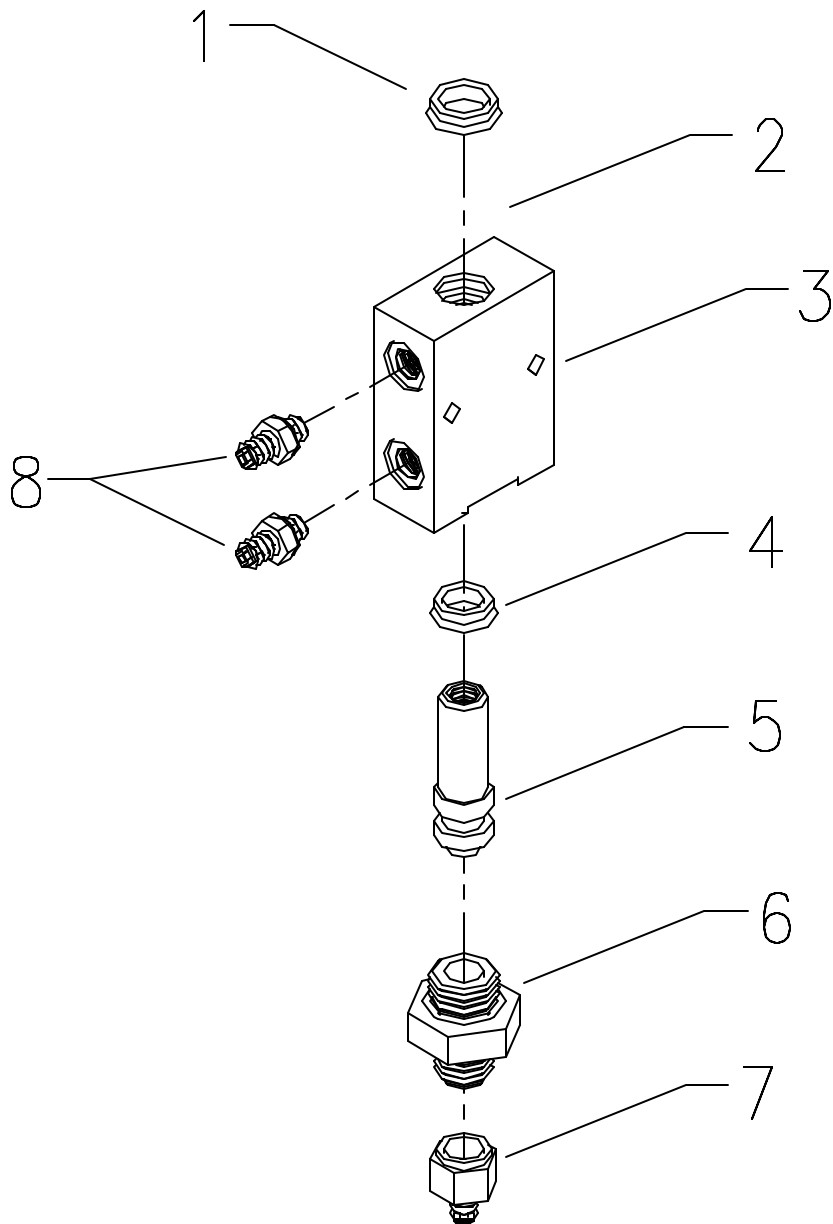

HYDRAULIC CYLINDER ASSEMBLY

Hydraulic Cylinder Assembly Parts List

<u>Item</u>	<u>Part Number</u>	<u>Description</u>	<u>Qty.</u>
1	121644	Rod Cylinder Seal	1
2	121645	Wiper Cylinder Seal	1
3	263247	Hydraulic Front Stem Catcher Cylinder	1
4	121643	Cylinder Piston Seal	1
5	163252	Cylinder Rod	1
6	12MB8MJ	Adapter	1
7	4MJ8FJ	Adapter	1
8	4MB4MJ	Adapter	2