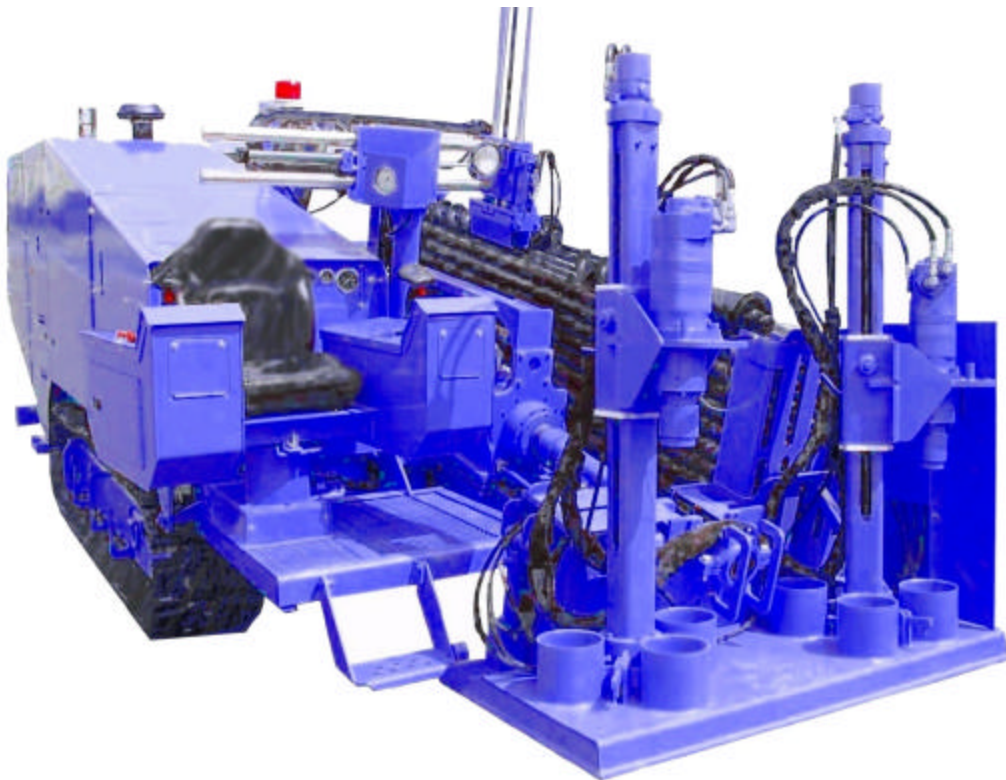

3550 PARTS MANUAL

3550 PARTS MANUAL

TABLE OF CONTENTS

1	BREAKOUT WRENCH ASSEMBLY
3	CARRIAGE ASSEMBLY
5	CONSOLE ASSEMBLY LEFT
7	CONSOLE ASSEMBLY RIGHT
9	ENGINE HOUSING ASSEMBLY
11	FRONT ENGINE FRAME ASSEMBLY
13	REAR ENGINE FRAME ASSEMBLY
15	FRONT GAUGE PANE ASSEMBLY
17	FRONT STEM CATCHER ASSEMBLY
19	FRONT WRENCH ASSEMBLY
21	FUEL TANK ASSEMBLY
23	HYDRAULIC CYLINDER ASSEMBLY
25	MICROPROCESSOR ASSEMBLY
27	OPERATOR'S STATION ASSEMBLY
29	PIPE LOADER ASSEMBLY HORT
31	PIPE LOADER ASSEMBLY VERT
33	REAR FOOT ASSEMBLY
35	REAR STEM CATCHER ASSEMBLY
37	REAR TRAM CONTROL ASSEMBLY
39	RESERVOIR ASSEMBLY
41	THRUST ASSEMBLY
43	TRACK FRAME ASSEMBLY
45	RELAY FRAME ASSEMBLY