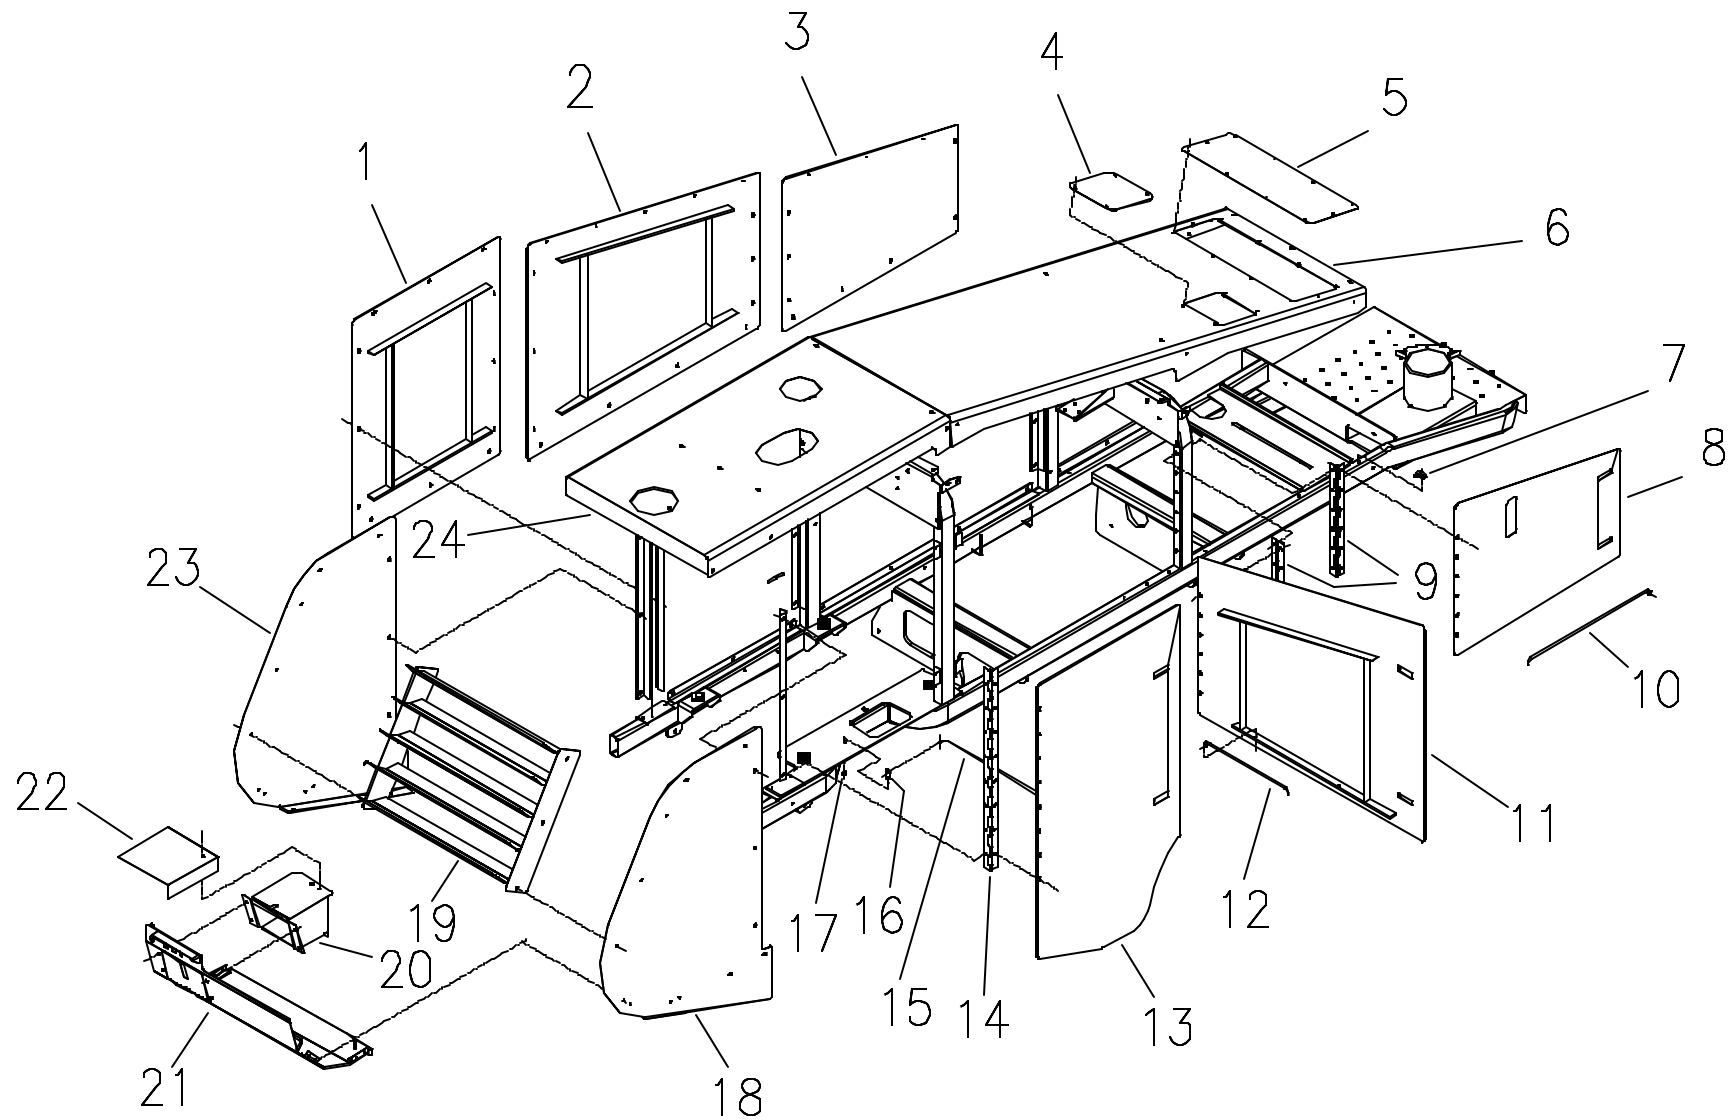

ENGINE HOUSING ASSEMBLY

Engine Housing Assembly Parts List

<u>Item</u>	<u>Part Number</u>	<u>Description</u>	<u>Qty.</u>
1	270776	Rear Panel Weldment	1
2	270775	Middle Side Weldment	1
3	263563	Front Side Cowling	1
4	263558	Hydraulic Fill Neck Cover Panel	1
5	263345	Front Cowling Top Cover Panel	1
6	270772	Top Front Cowling Panel Weldment	1
7	163605	Front Door Prop Rod Retainer Bracket	1
8	270780	Front Door Weldment	1
9	263571	Front and Middle Door Hinge	2
10	263599	Front Door Prop Rod	1
11	270778	Middle Door Weldment	1
12	263593	Middle Door Prop Rod	1
13	270774	Rear Door Weldment	1
14	263570	Rear Door Hinge	1
15	263606	Rear Door Prop Rod	1
16	170784	Rear Door Prop Rod Clevis Weldment	1
17	701-105-02	Nylock Hex Nut	1
18	363349	Radiator/Cooler Cowling Right Side Panel	1
19	370779	Radiator/Cooler Louver Weldment	1
20	370723	Rear Controller Cabinet Weldment	1
21	370772	Radiator/Cooler Louver Weldment	1
22	163611	Rear Switch Cover	1
23	363350	Radiator/Cooler Cowling Left Side Panel	1
24	270770	Top Rear Cowling Weldment Panel	1