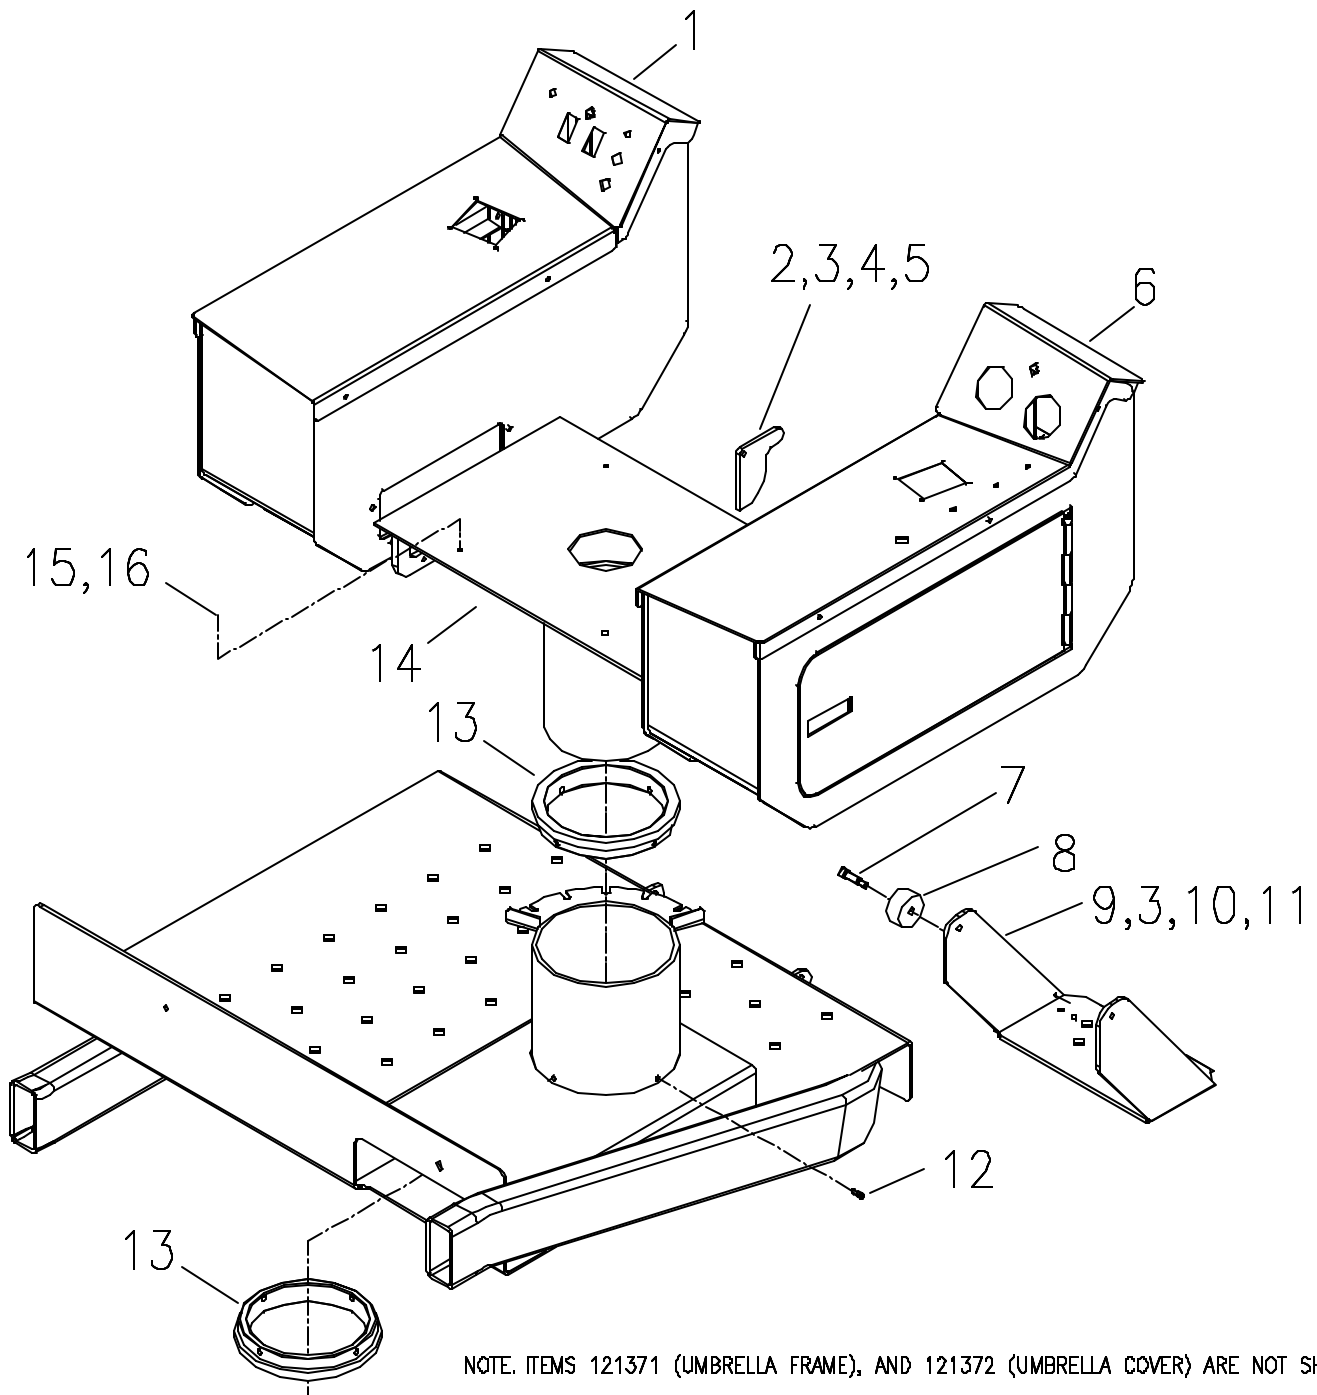

MICROPROCESSOR ASSEMBLY

NOT SHOWN:

121828 – CONNECTOR, PLC – REXROTH MICROPROCESSOR (MC6E) – QTY 2

Microprocessor Assembly Parts List

<u>Item</u>	<u>Part Number</u>	<u>Description</u>	<u>Qty.</u>
1	263542	Microprocessor Mount	1
2	263547	Connector Bracket	1
3	X51618X34WHB	Whiz Hex Bolt	2
4	51618WHN	Whiz Hex Nut	2
5	121320	Machine Screw Vibration Mount	1
6	1420X212HB	Hex Bolt	4
7	221671	Microprocessor	1
8	263134	Hydraulic Reservoir Lid	REF
9	163546	Microprocessor Mount Shim	1
10	1420HN	Hex Nut	1
11	14LW	Lock Washer	1
12	3816X114WHB	Whiz Hex Bolt	6

OPERATOR'S STATION ASSEMBLY

NOTE. ITEMS 121371 (UMBRELLA FRAME), AND 121372 (UMBRELLA COVER) ARE NOT SHOWN

Operator's Station Assembly Parts List

<u>Item</u>	<u>Part Number</u>	<u>Description</u>	<u>Qty.</u>
1	380367	Left Console Assembly	1
2	163541	Latch Lever	1
3	51618X114HB	Hex Bolt	2
4	516LW	Lock Washer	1
5	51618HN	Hex Nut	1
6	380368	Right Console Assembly	1
7	121676	Shoulder Screw	1
8	163297	Roller Guide	1
9	263299	Step Plate	1
10	516FW	Flat Washer	4
11	701-100-02	Nylock Hex Nut	2
12	1420X12SHCS	Socket Head Cap Screw	4
13	121638	Nylon Bearing	2
14	370694	Operator's Seat Mount Weldment	1
15	121388	Adjustable Seat	1
16	121352	Seat Switch	1