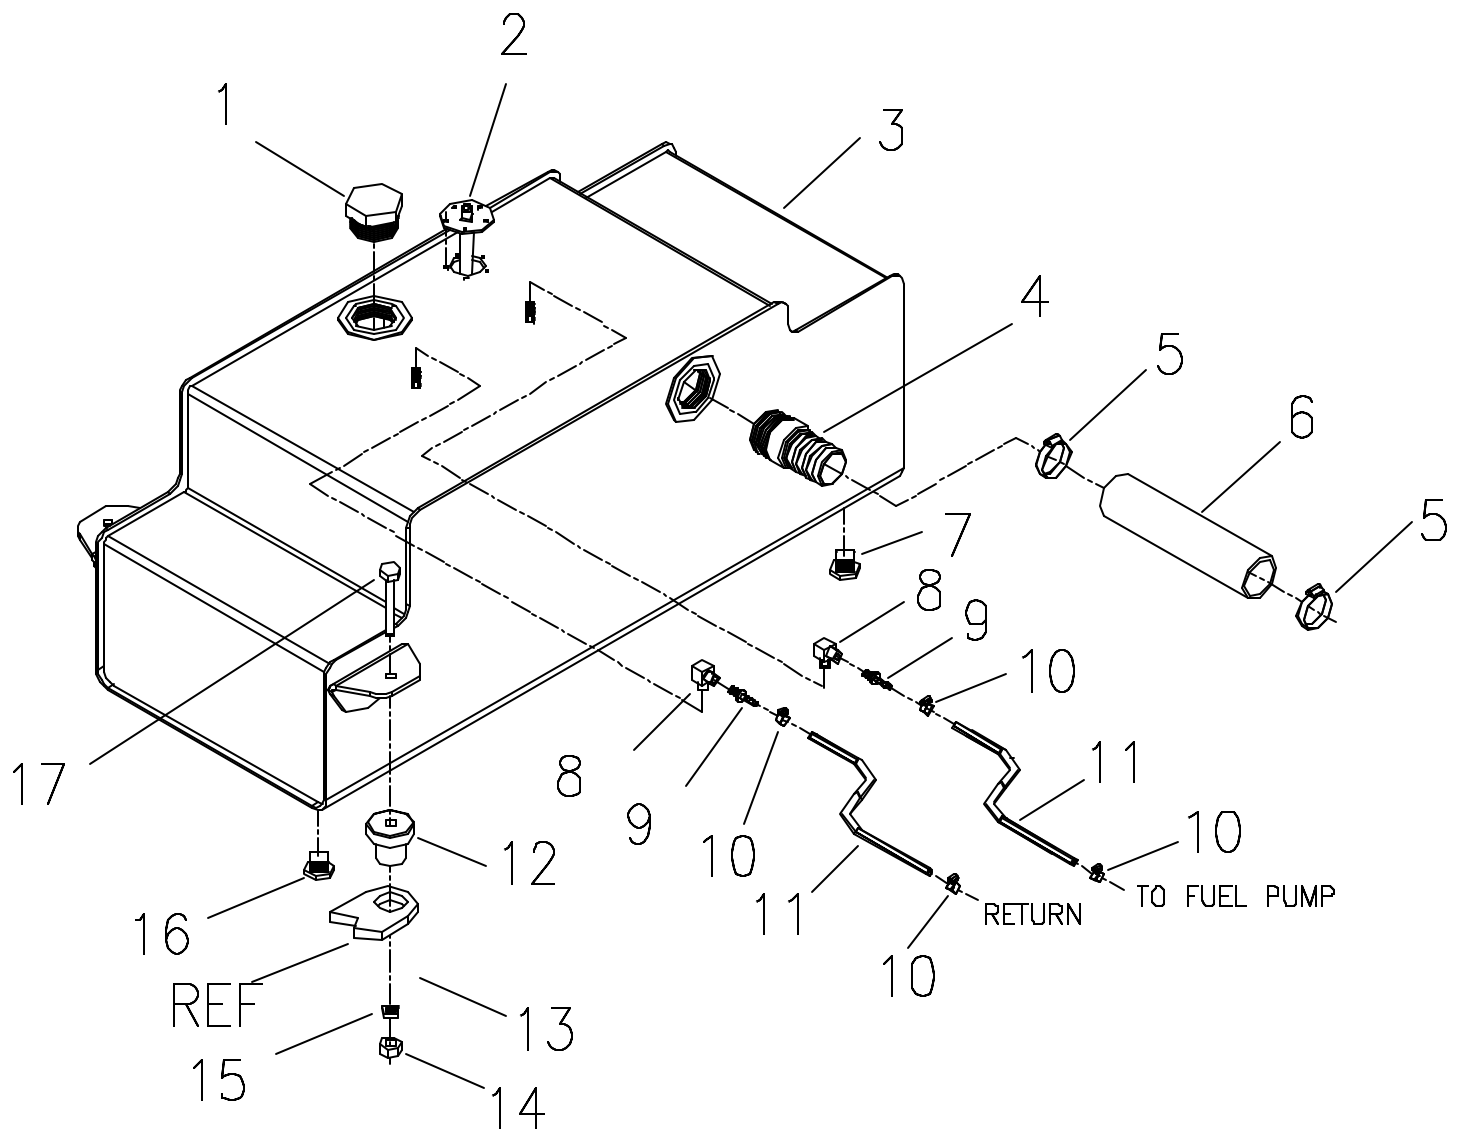

FUEL TANK ASSEMBLY

Fuel Tank Assembly Parts List

<u>Item</u>	<u>Part Number</u>	<u>Description</u>	<u>Qty.</u>
1	32MPPLUG	Plug	1
2	121408	Universal Level Sender	1
3	470689	Fuel Tank Weldment	1
4	121581	Pipe Nipple	1
5	701-436-02	Hose Clamp	2
6	121582	Fuel Discharge Hose	25"
7	16MPPLUG	Plug	2
8	4FP4FP90	Elbow	2
9	202-294-02	Hose Fitting	2
10	701-406-02	Hose Clamp	4
11	706-102-02	Raw Fuel Line Hose	75"
12	121568	Bonded Center Mount	3
13	121570	Bonded Center Mount Tail Washer	3
14	5811HN	Hex Nut	3
15	58LW	Lock Washer	3
16	16MPPLUG	Plug	1
16	5811X312HB	Hex Bolt	3