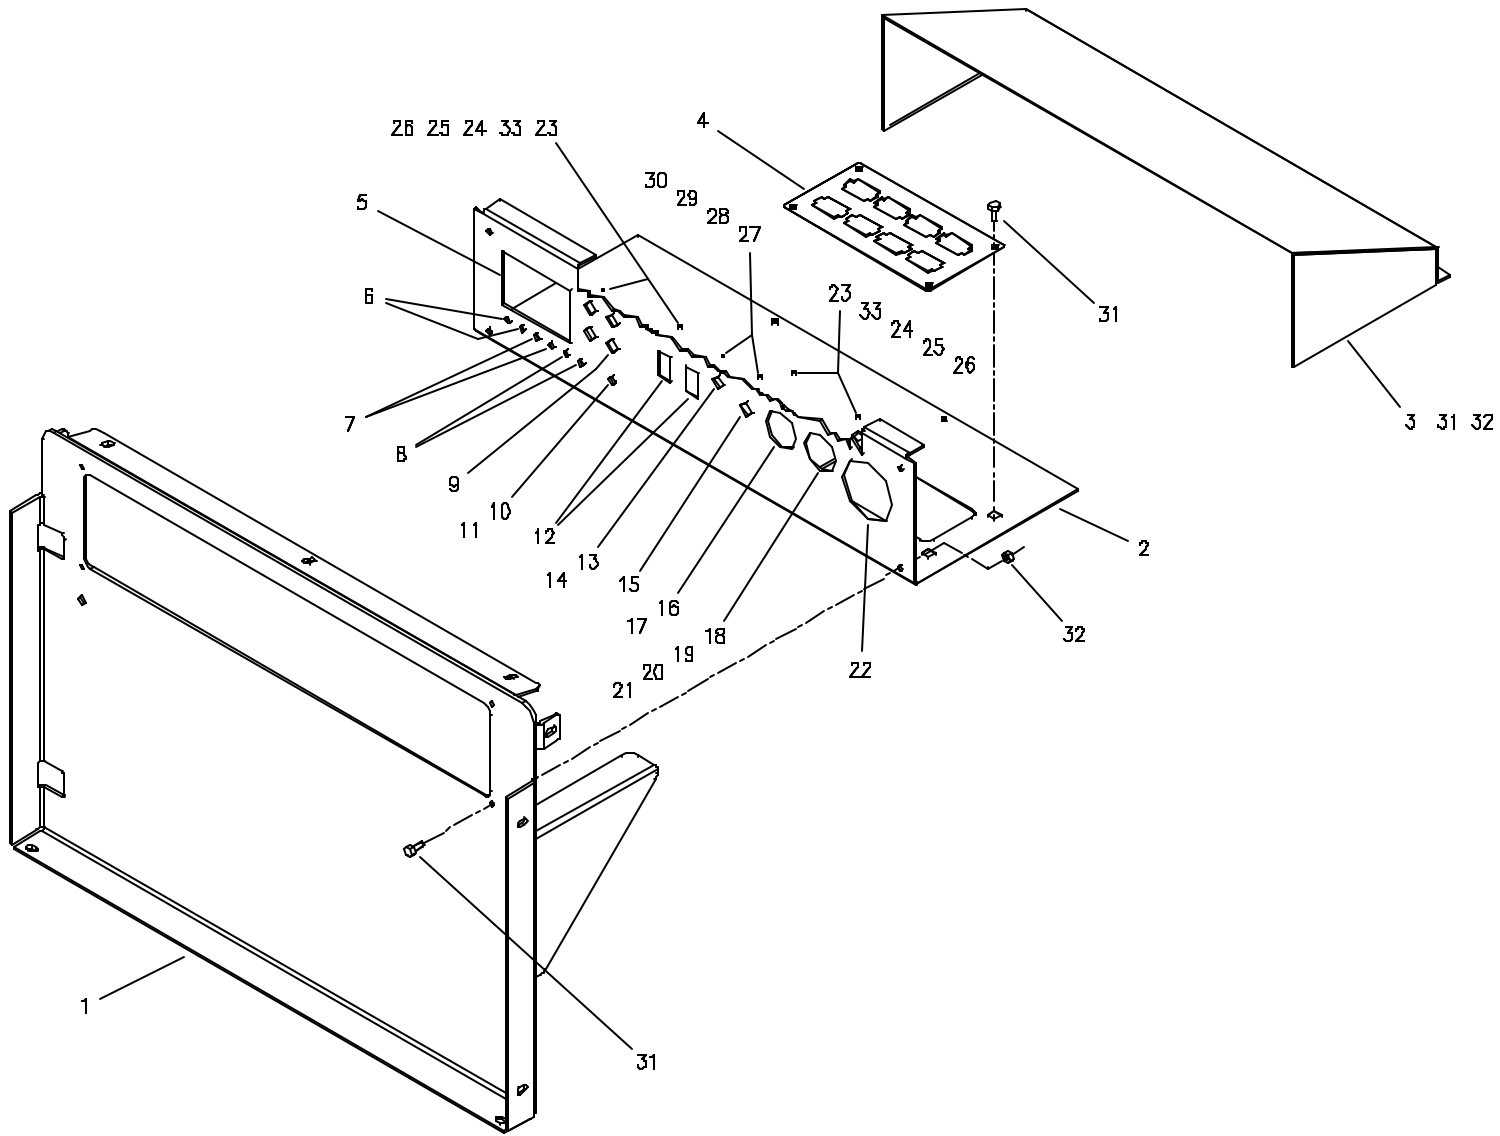

FRONT GAUGE PANEL ASSEMBLY

Front Gauge Panel Assembly Parts List

<u>Item</u>	<u>Part Number</u>	<u>Description</u>	<u>Qty.</u>
1	270717	Front Gauge Panel Mount Weldment	1
2	363320	Front Gauge Panel	1
3	270716	Gauge Panel Cover Weldment	1
4	263539	Relay Connector Plate	1
5	120666	Strike Alert Control Panel	1
6	121624	1 AMP Circuit Breaker	2
7	236-5686-02	10 AMP Circuit Breaker	2
8	121626	30 AMP Circuit Breaker	2
9	121601	Red Indicator Light	4
10	236-6138-02	Fuse Holder	1
11	202-217-02	3 AMP Fuse	1
12	121597	Rocker Switch	2
13	121380	Hooded Instrument Light	1
14	121381	T-2 Miniature Lamp	1
15	121602	Ignition Switch	1
16	121339	Fuel Gauge	1
17	121347	Gauge Light Kit	1
18	121344	Water Temperature Gauge	1
19	121345	Water Temperature Sender	1
20	632HN	Hex Nut	1
21	6LW	Lock Washer	1
22	121346	Tachometer Gauge w/ Hour Meter	1
23	120572	Terminal Block	2
24	832X34MS	Long Machine Screw	4
25	8LW	Lock Washer	4
26	832HN	Hex Nut	4
27	121349	Delay Timer	1
28	1032X12MS	Long Machine Screw	2
29	10LW	Lock Washer	2
30	1032HN	Hex Nut	2
31	51618X34WHB	Long Whiz Hex Nut	8
32	51618X34WHN	Whiz Hex Nut	4