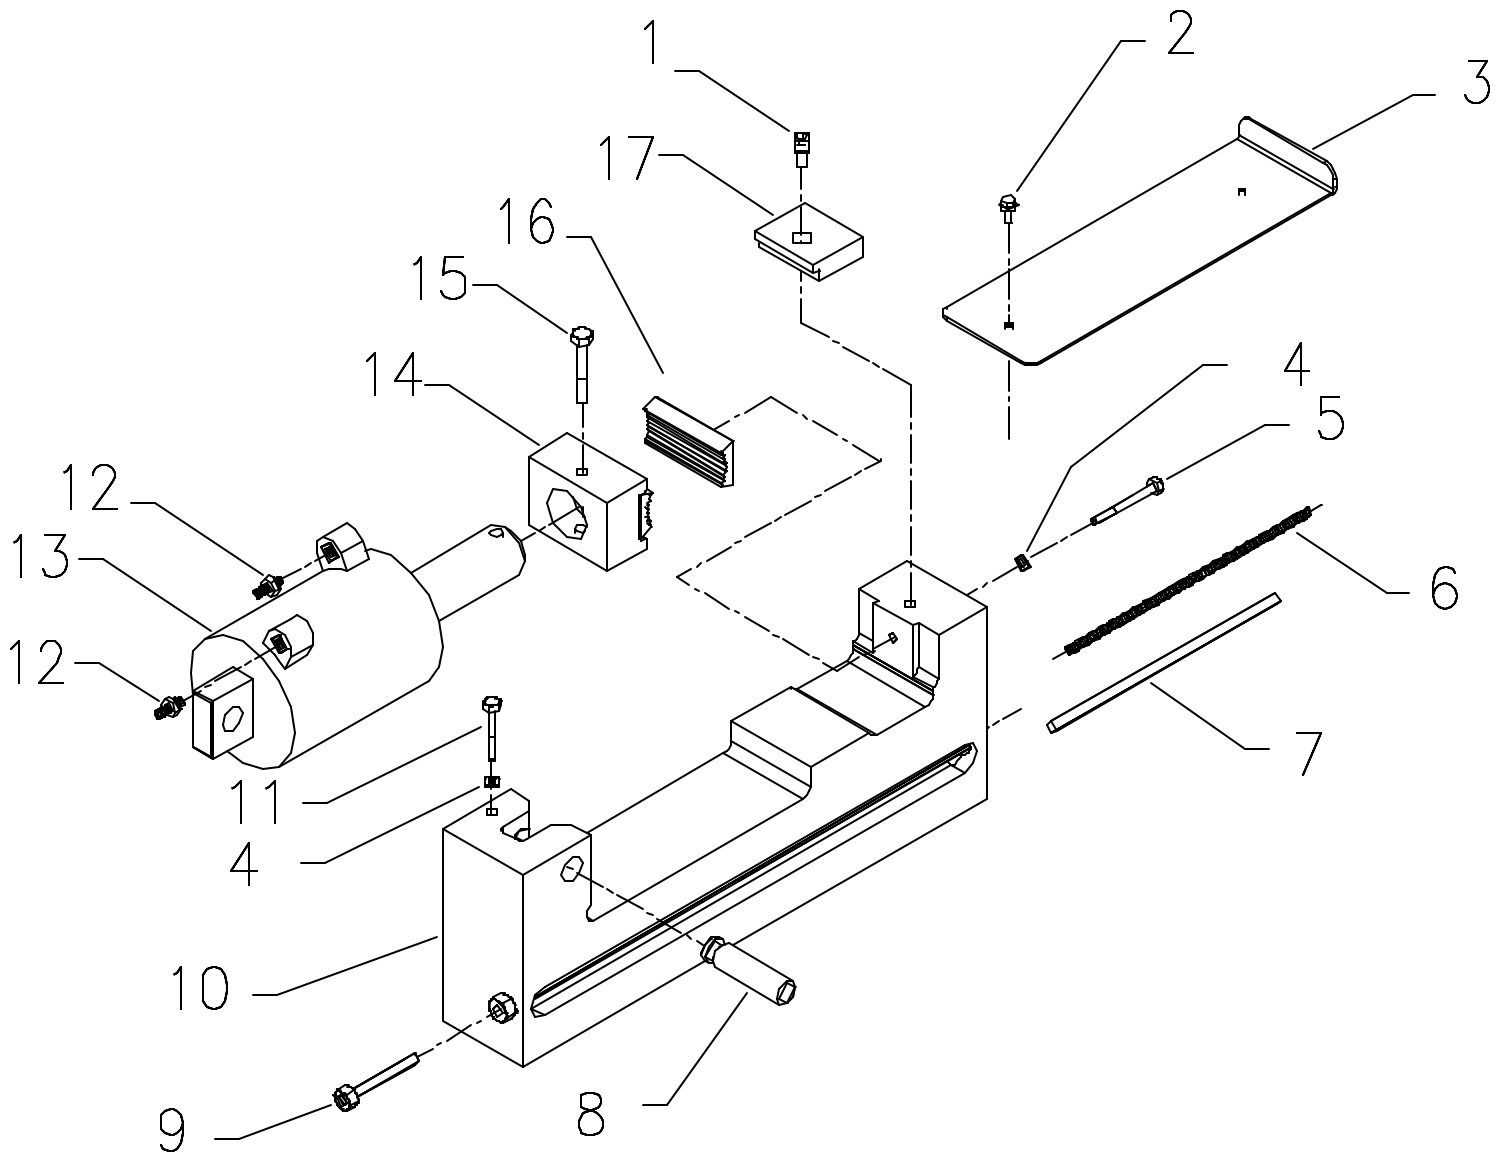

FRONT WRENCH ASSEMBLY

Front Wrench Assembly Parts List

<u>Item</u>	<u>Part Number</u>	<u>Description</u>	<u>Qty.</u>
1	121X34SHCS	Cap Screw	1
2	51618X12WHB	Whiz Hex bolt	2
3	262914	Wrench Cover Panel	1
4	38LW	Lock Washer	2
5	3816X3HB	Hex Bolt	1
6	121308	Heavy Duty Die Spring	1
7	162910	Round Bar	1
8	162912	Inner wrench Cylinder Pin	1
9	170636	Bolt Weldment	1
10	370635	Inner Wrench Frame Weldment	1
11	3816X214HB	Hex Bolt	1
12	4MB4MJ	Adapter	2
13	221278	Hydraulic Cylinder	1
14	270618	Fixed Wrench jaw Weldment	1
15	71614X3HB	Hex Bolt	1
16	270619	Female JIC Swivel Stem	1
17	163450	Fixed Jaw Retainer	1