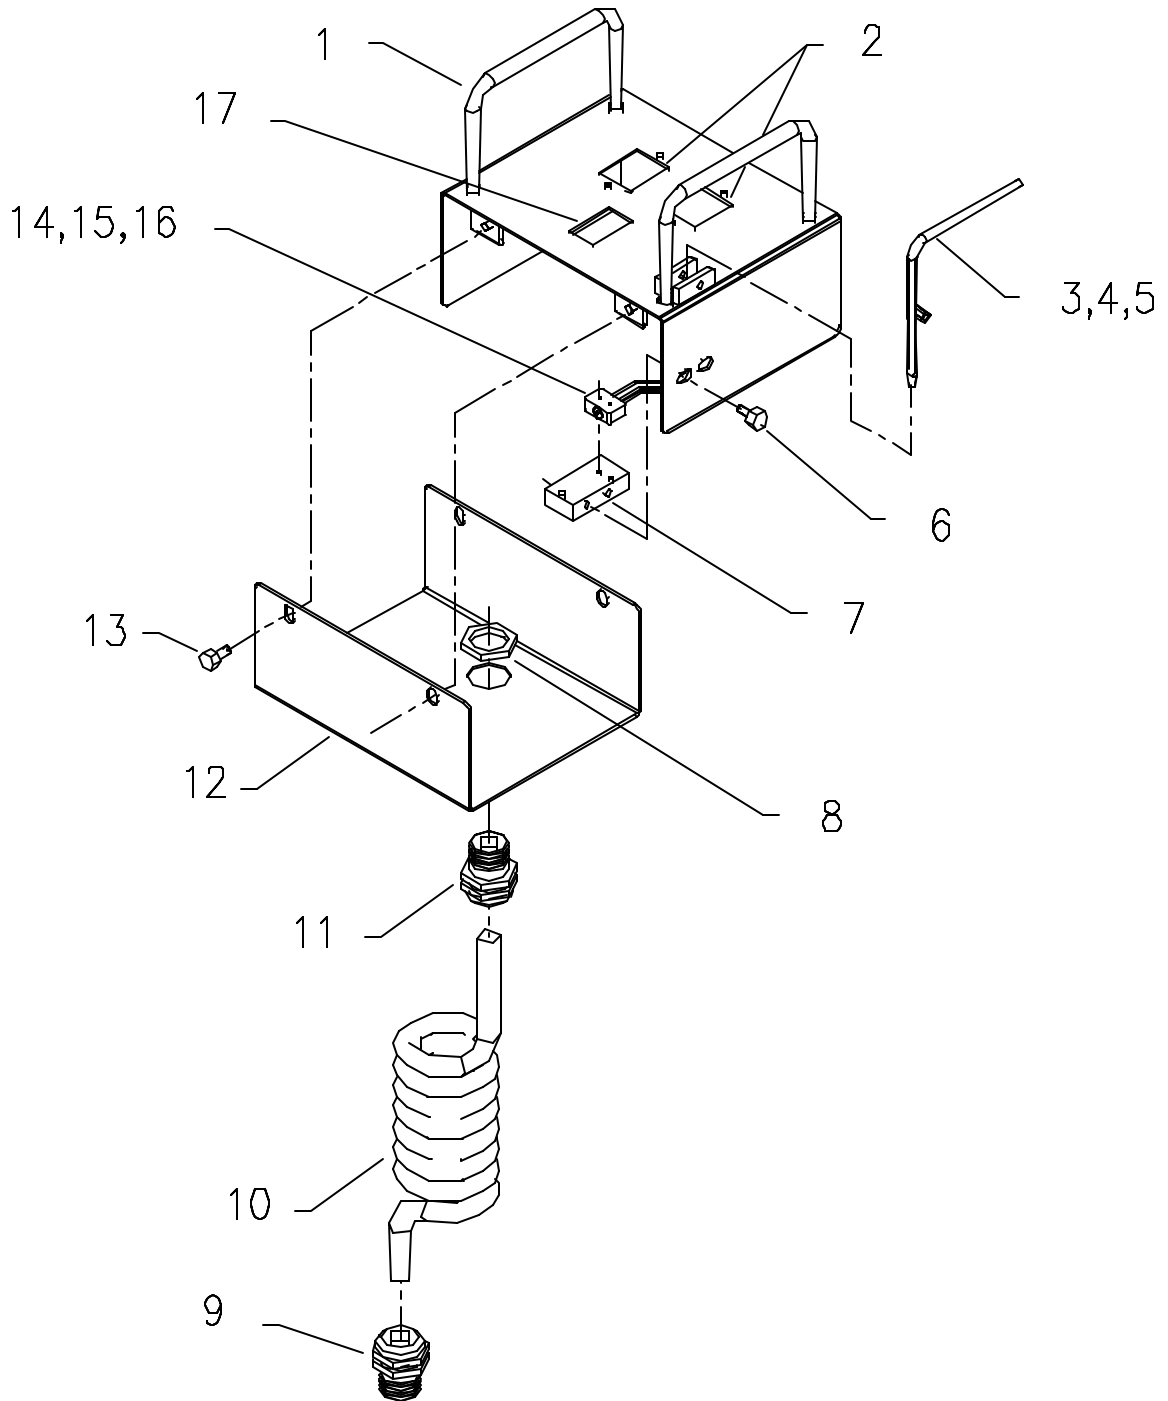

REAR TRAM CONTROL ASSEMBLY

Rear Tram Control Assembly Parts List

<u>Item</u>	<u>Part Number</u>	<u>Description</u>	<u>Qty.</u>
1	270706	Rear Controller Top Channel Weldment	1
2	121728	Joystick Paddle	1
3	170707	Rear Controller Safety Handle Weldment	1
4	1024X1MS	Machine Screw	1
5	1024HN	Hex Nut	1
6	1420X12WHB	Whiz Hex Bolt	6
7	163274	Safety Switch Mount	1
8	120495	Comes with 120495	-
9	120495	Cable Connector	2
10	121412	Retractable Cable	1
11	263276	Rear Controller Bottom Channel	1
12	121620	Deadman Tram Switch	1
13	2MMX20MMMS	Machine Screw	2
14	2MMHN	Hex Nut	2
15	121598	Universal Rocker Switch	1