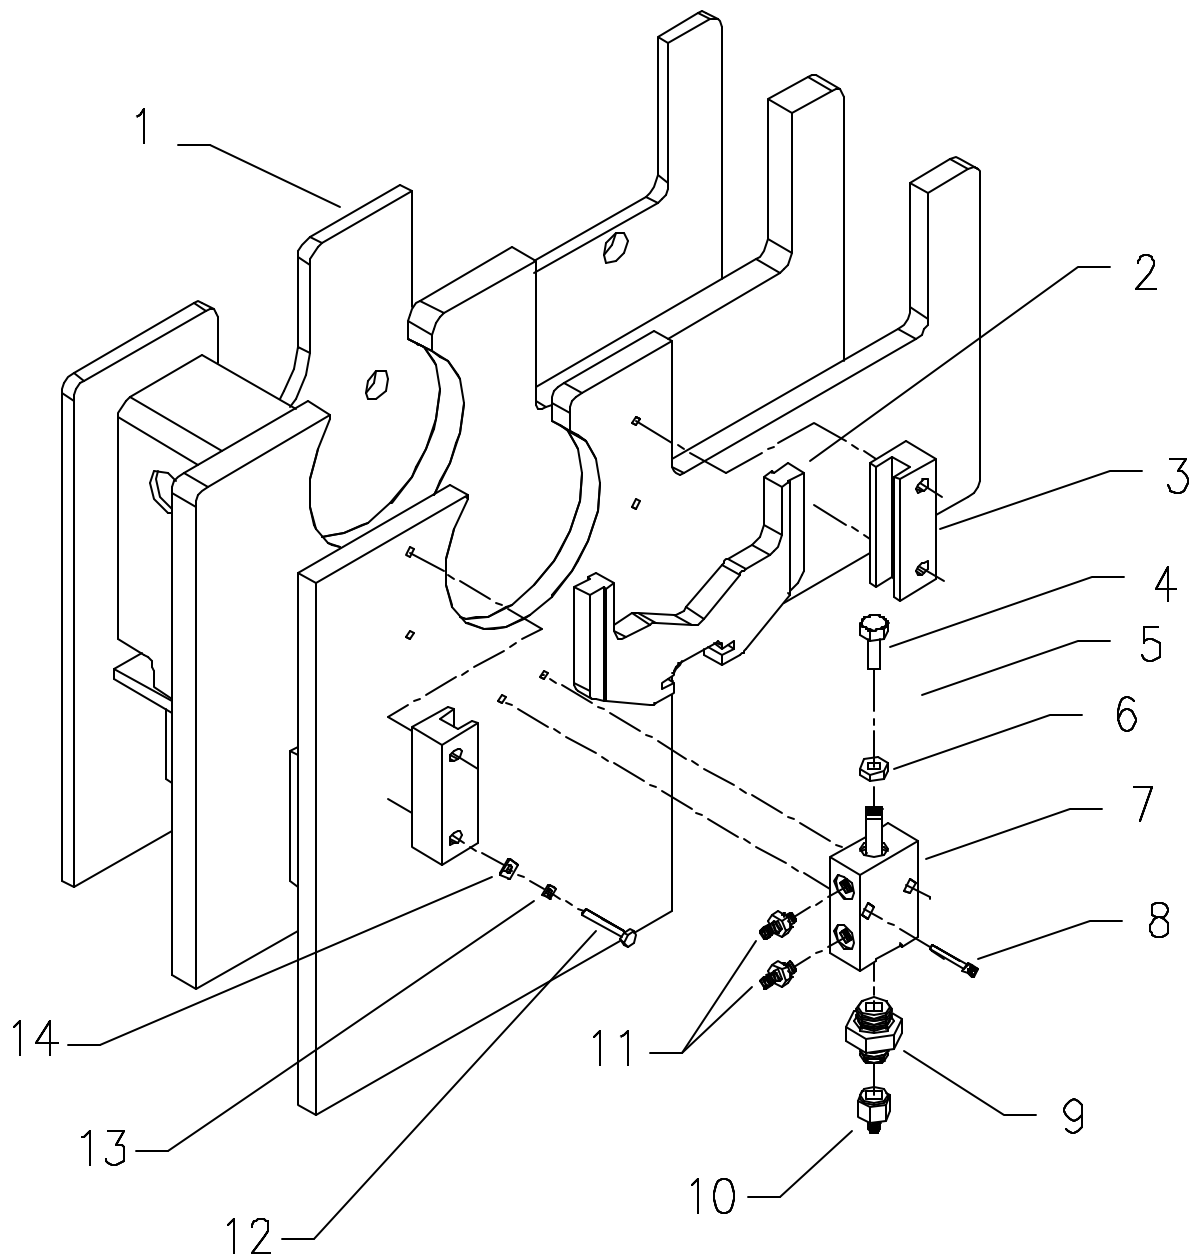

FRONT STEM CATCHER ASSEMBLY

Front Stem Catcher Assembly Parts List

<u>Item</u>	<u>Part Number</u>	<u>Description</u>	<u>Qty.</u>
1	Reference	Wrench Frame From Drill Frame Weldment	REF
2	263253	Front Stem Catcher Plate	1
3	163254	Front Stem Catcher Plate Guide	2
4	1213X114HB	Hex Bolt	1
5	163259	Retractor Plate	1
6	1213HJN	Hex Jam Nut	1
7	280393	Hydraulic Cylinder Assembly	1
8	1420X112SHCS	Cap Screw	2
9	12MB8MJ	Adapter	REF
10	4MJ8FJ	Adapter	REF
11	4MB4MJ	Adapter	REF
12	1420X134HB	Hex Bolt	4
13	14LW	Lock Washer	4
14	14FW	Flat Washer	4