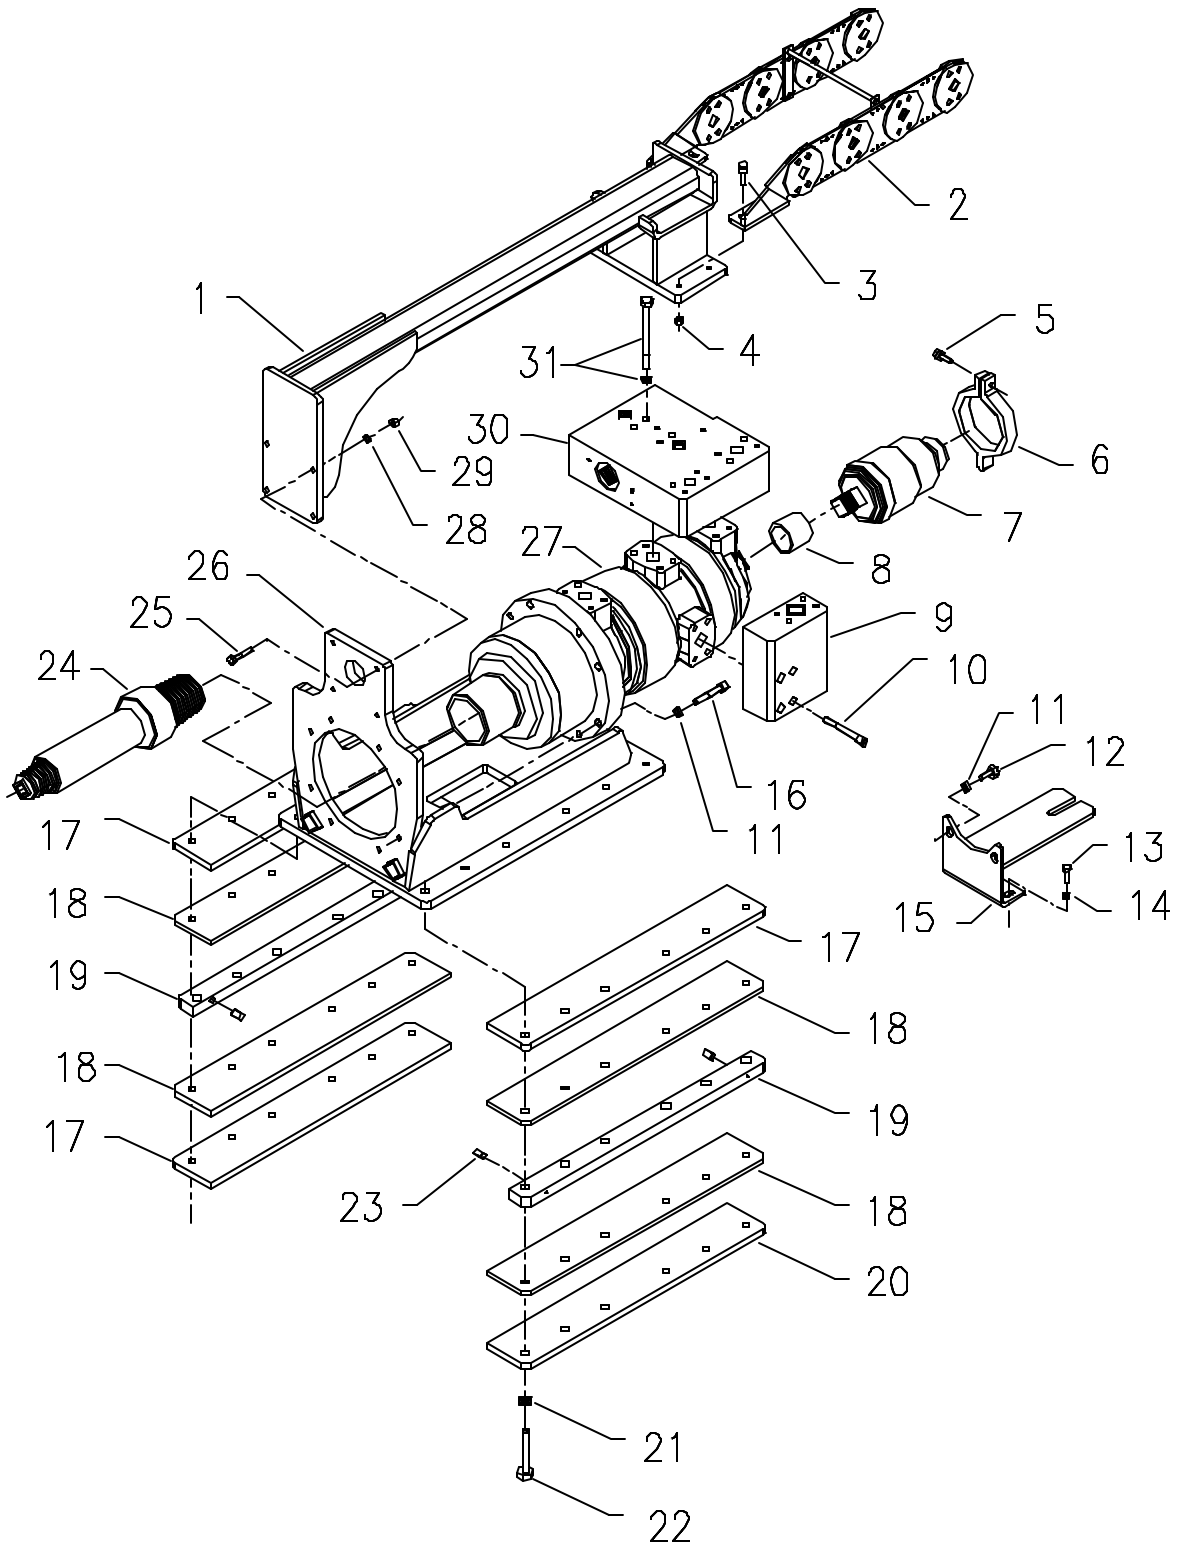

CARRIAGE ASSEMBLY

Carriage Assembly Parts List

<u>Item</u>	<u>Part Number</u>	<u>Description</u>	<u>Qty.</u>
1	370677	Hose Carrier Mount Weldment	1
2	221535	Riveted Goretrac	REF
3	3816X114WHB	Whiz Hex Bolt	4
4	3816WHN	Whiz Hex Nut	4
5	3816XWHB	Whiz Hex Bolt	1
6	262996	Water Swivel Clamp	1
7	221450	Water Swivel	1
8	203-610-02	Coupling	1
9	463032	Valve Body	1
10	1213X312SHCSGR8	Cap Screw	4
11	12LW	Lock Washer	14
12	1213X1HB	Hex Bolt	2
13	3816X1HB	Hex Bolt	1
14	38LW	Lock Washer	6
15	270650	Carriage Motor rear Support Weldment	1
16	1213X212SHCS	Cap Screw	8
17	262956	Outside Spacer	3
18	262965	Carriage Guide	4
19	263632	Center Spacer	2
20	270705	Front Stem Catcher Tripper Weldment	1
21	58LW	Lock Washer	12
22	5811X312HB	Hex Bolt	12
23	163633	Carriage Guide	4
24	263240	Sub saver	1
25	3816X134HB	Hex Bolt	4
26	370641	Rotary Carriage Weldment	1
27	321407	Hydraulic Motor	1
28	3816HN	Hex Nut	4
29	480444	2 Speed Rotary Valve Assembly	1
30	1213X512HBGRB	Hex Bolt	4