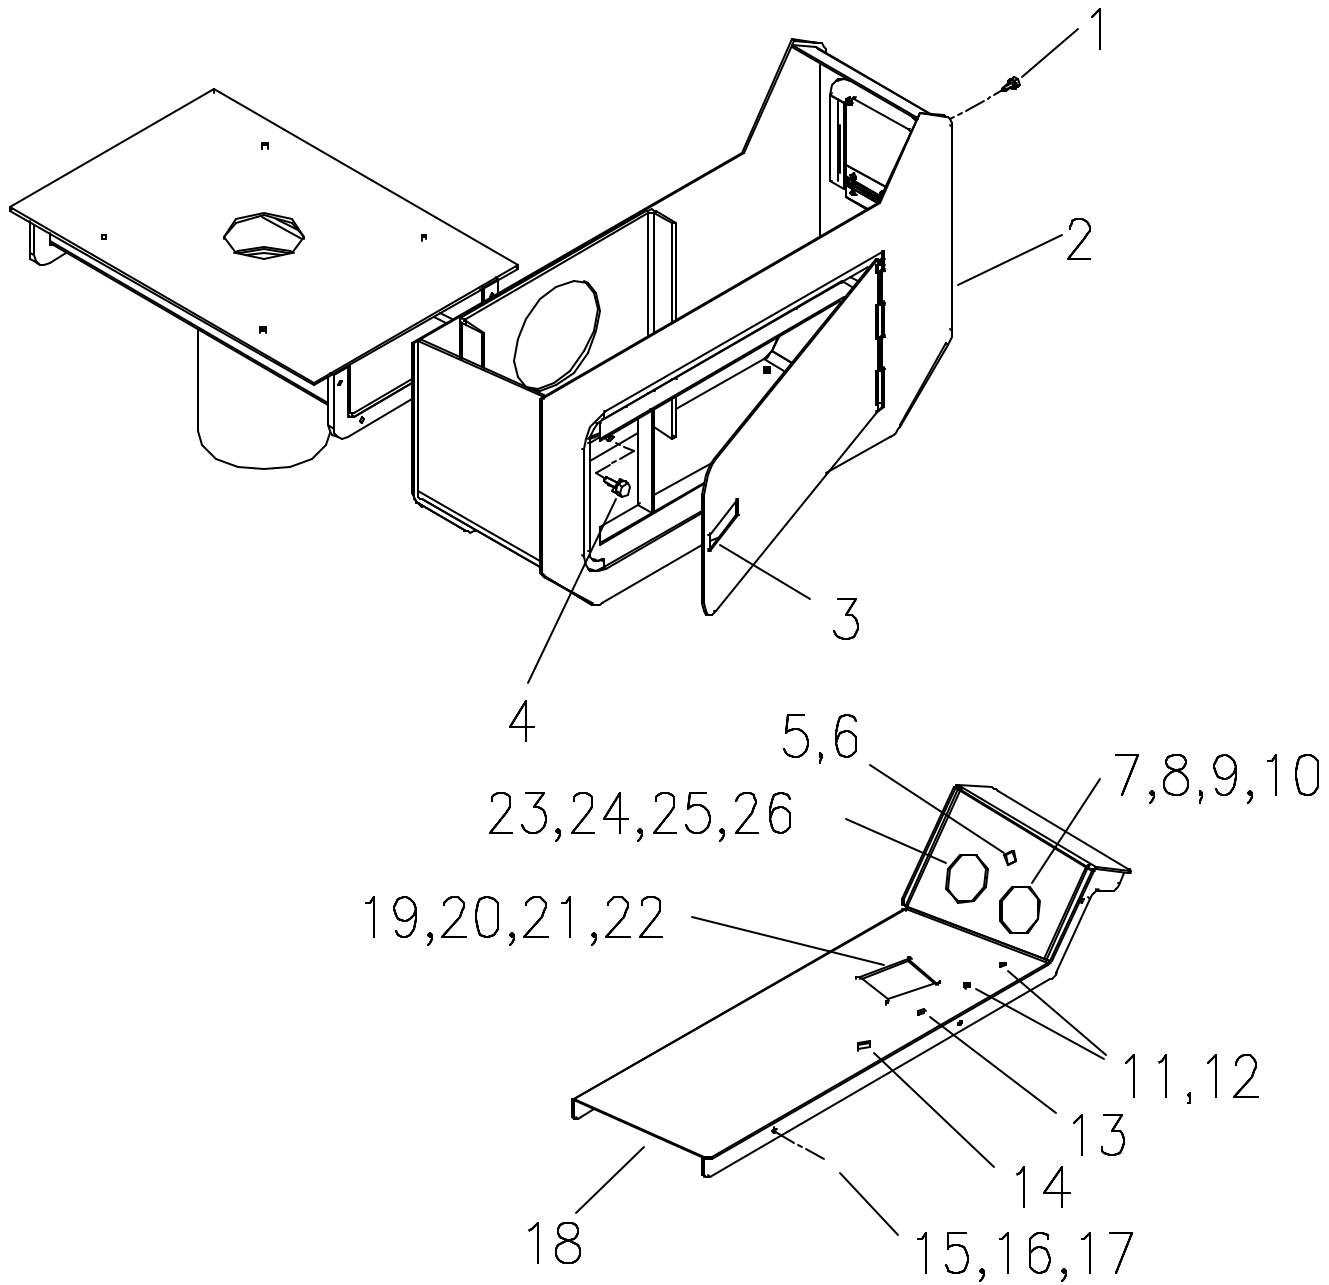

RIGHT CONSOLE ASSEMBLY

Right Console Assembly Parts List

<u>Item</u>	<u>Part Number</u>	<u>Description</u>	<u>Qty.</u>
1	1420X12WHB	Whiz Hex Bolt	2
2	370708	Right Console Weldment	1
3	121680	Lever Latch	2
4	51618X34WHB	Whiz Hex Bolt	4
5	121380	Hooded Instrument Light	1
6	121381	T-2 Lamp	1
7	121042	Pressure Gauge	2
8	121043	Gauge Clamp	2
9	121036	Gauge Flange	4
10	4FP4FP90	90 Degree Elbow	2
11	121668	Potentiometer	2
12	121886	Control Knob	2
13	120903	Toggle Switch	1
14	121244	Stop Switch	1
15	1420X58WHB	Whiz Hex Bolt	6
16	14LW	Lock Washer	6
17	1420HN	Hex Nut	6
18	370718	Right Console Panel Weldment	1
19	221382	Joystick Controller	1
20	120692	Machine Screw	4
21	10LW	Lock Washer	4
22	1032HN	Hex Nut	4