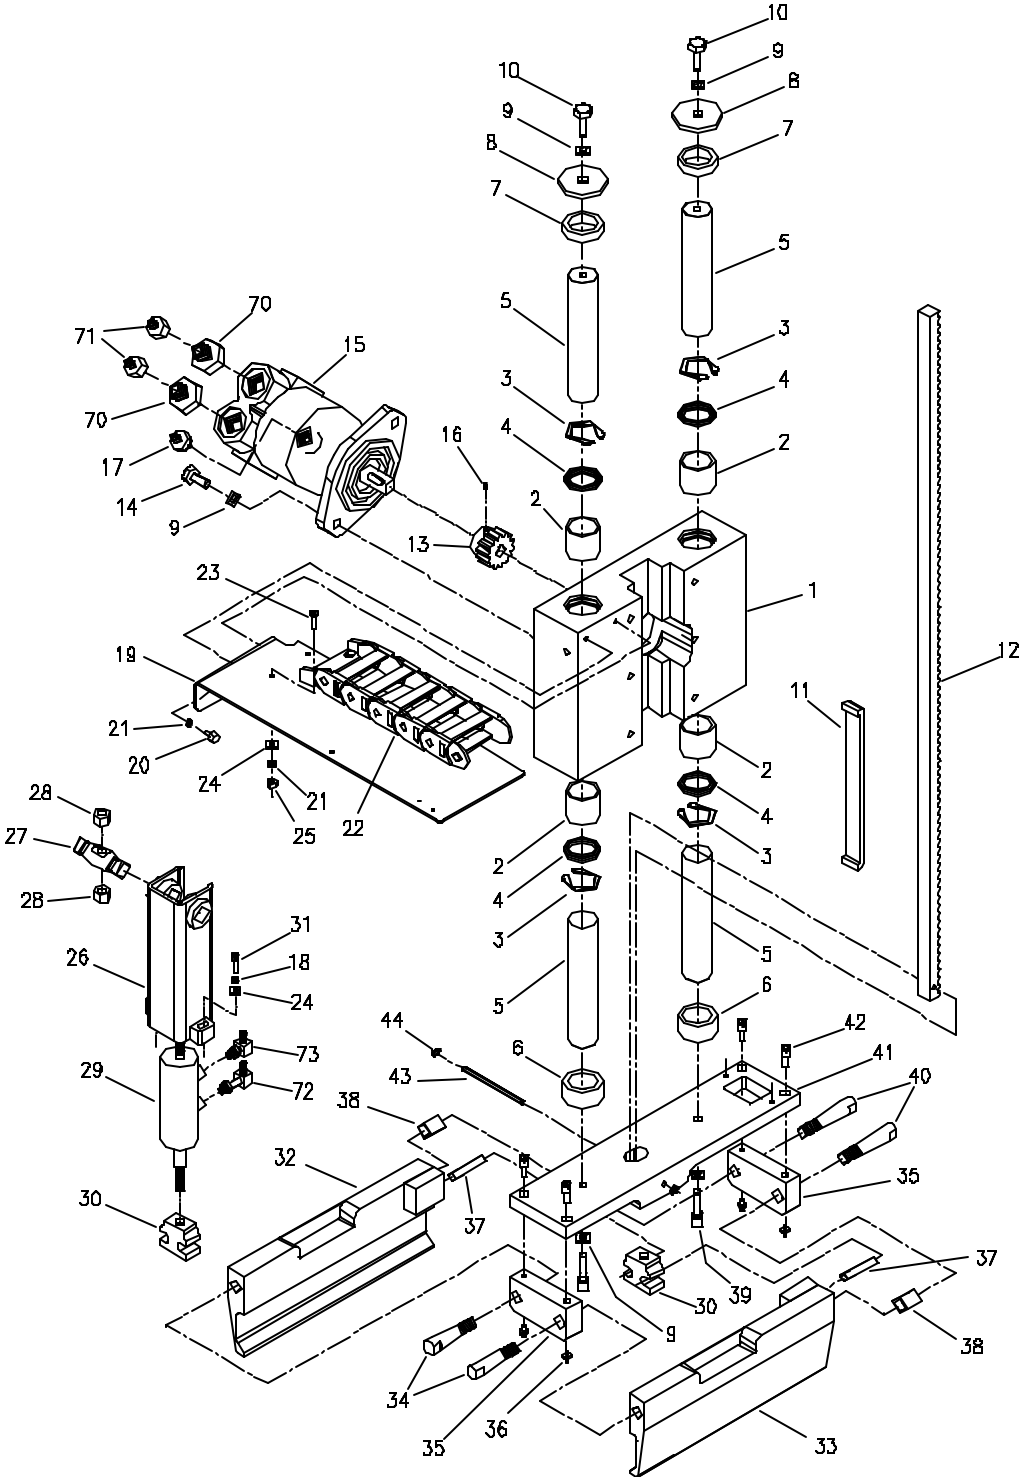

PIPE LOADER ASSEMBLY HORT

Pipe Loader Assembly Horizontal Parts List

<u>Item</u>	<u>Part Number</u>	<u>Description</u>	<u>Qty.</u>
1	363099	Vertical Block	1
2	236-4773-02	Bearing	4
3	121551	Retaining Ring	4
4	121547	Rod Wiper	4
5	263101	Vertical Rod	2
6	163123	Vertical Spring	2
7	163270	Vertical Spring	2
8	163271	Stop Plate	2
9	12LW	Lock Washer	4
10	1213X114HB	Hex Bolt	2
11	163100	Poly Glide	1
12	110073	Rack Alteration	1
13	110074	Gear Alteration	1
14	121542	Mount Flange	1
15	121541	Hydraulic Motor	1
16	121562	Set Screw	1
17	51618X12HB	Hex Bolt	2
18	516LW	Lock Washer	4
19	263103	Chain Bracket	1
20	1420X12HB	Hex Bolt	2
21	14LW	Lock Washer	6
22	221545	Energy Chain	1
23	1420X1FPHMS	Machine Screw	4
24	14FW	Flat Washer	6
25	1240Hn	Hex Nut	4
26	270610	Housing Weldment	1
27	163108	Gripper Pin	1
28	121143	Hex Nut	2
29	221553	Hydraulic Cylinder	1
30	163104	Gripper Block	1
31	51318X112SHCS	Cap Screw	2
32	270675	Right Jaw Weldment	1
33	270674	Left Jaw Weldment	1
34	161244	Short Pivot Pin	2
35	260749	Support Block	2
36	701-127-02	Grease Zerk	4
37	162159	Dowel Pin	2
38	160451	Spacer Tube	2
39	1213X112SCHS	Screw Cap	2
40	161238	Long Pivot Pin	2
41	263107	Mount Plate	1
42	701-222-02	Cap Screw	4
43	163151	Pin	1
44	121552	Retaining Ring	2
70	12MB8MJ	Adapter	2
71	4MJ8FJ	Adapter	2