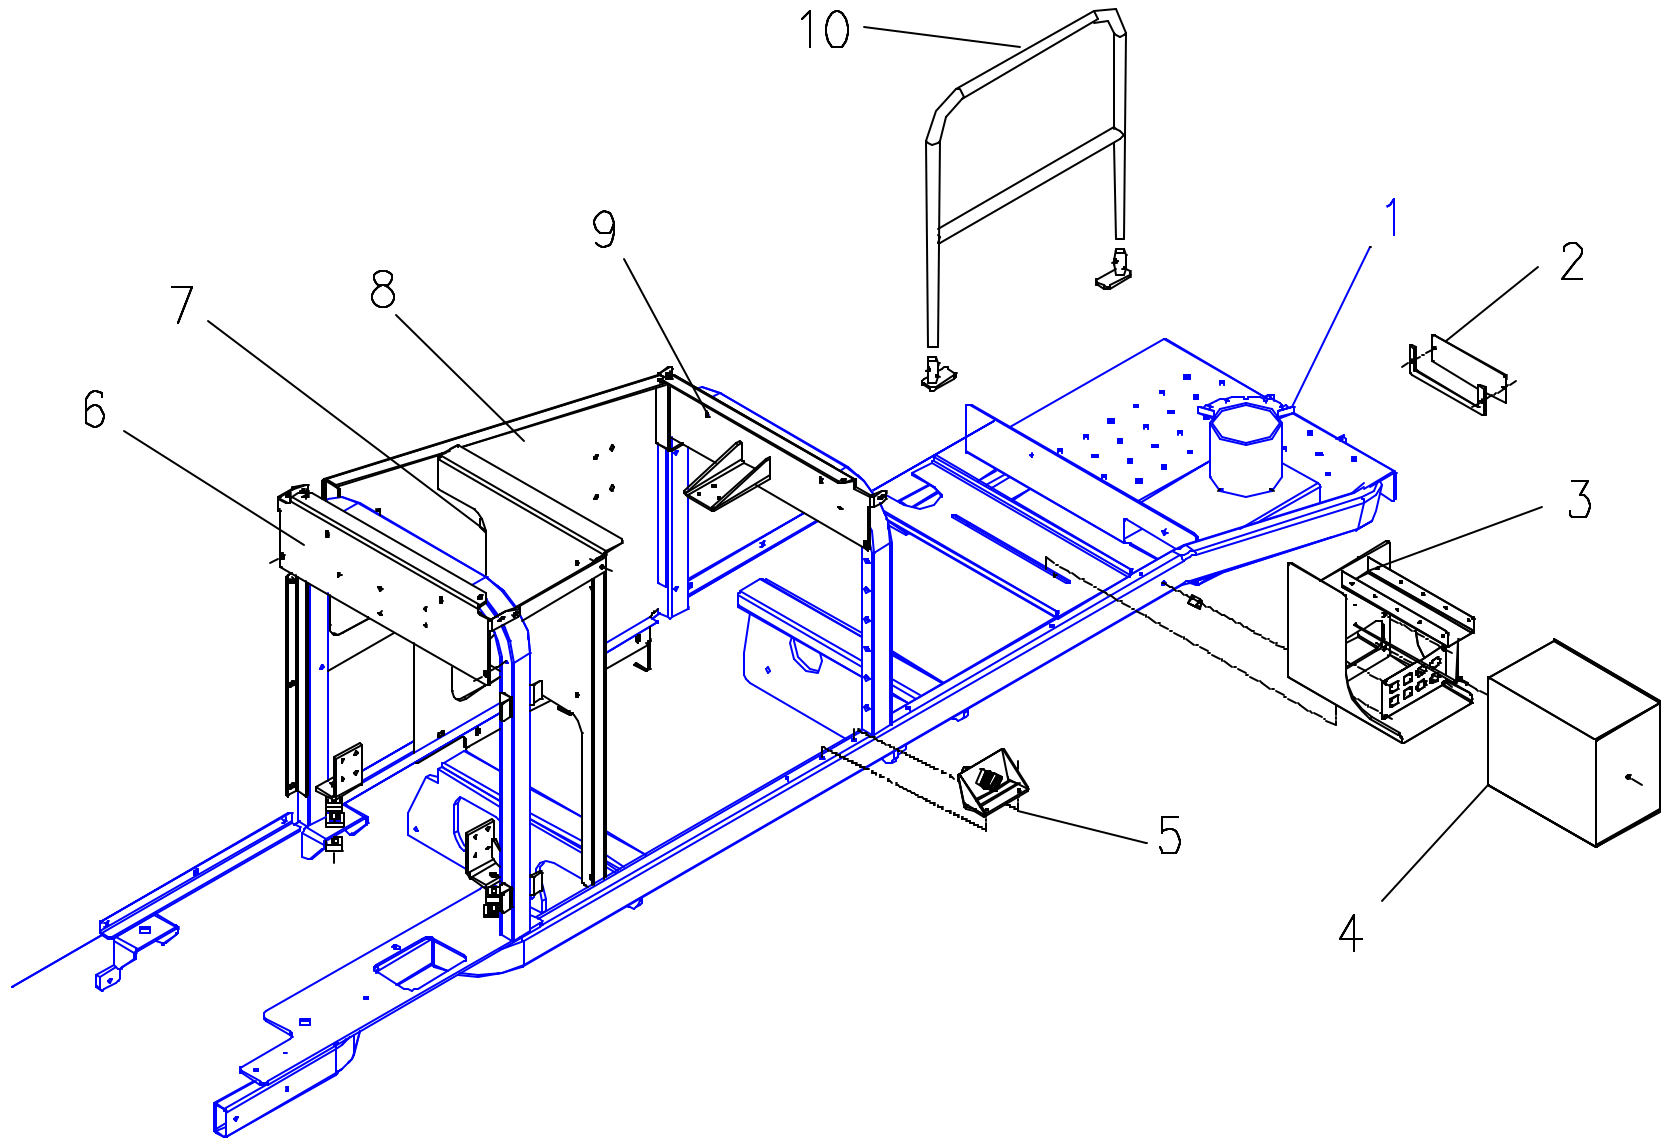

FRONT ENGINE FRAME ASSEMBLY

Front Engine Frame Assembly Parts List

<u>Item</u>	<u>Part Number</u>	<u>Description</u>	<u>Qty.</u>
1	470744	Engine Frame Weldment	1
2	263202	Channel Harness Bulkhead	1
3	370712	Relay Frame Weldment	1
4	270713	Relay Cover Weldment	1
5	263499	Fuel Filter Bracket	2
6	363477	Cross Brace	1
7	363500	Valve Mount Panel	1
8	270673	Filter Mount Panel Weldment	1
9	170771	Pressure Filter Bracket Weldment	1
10	170782	Operator's Station Guard Rail Weldment	1