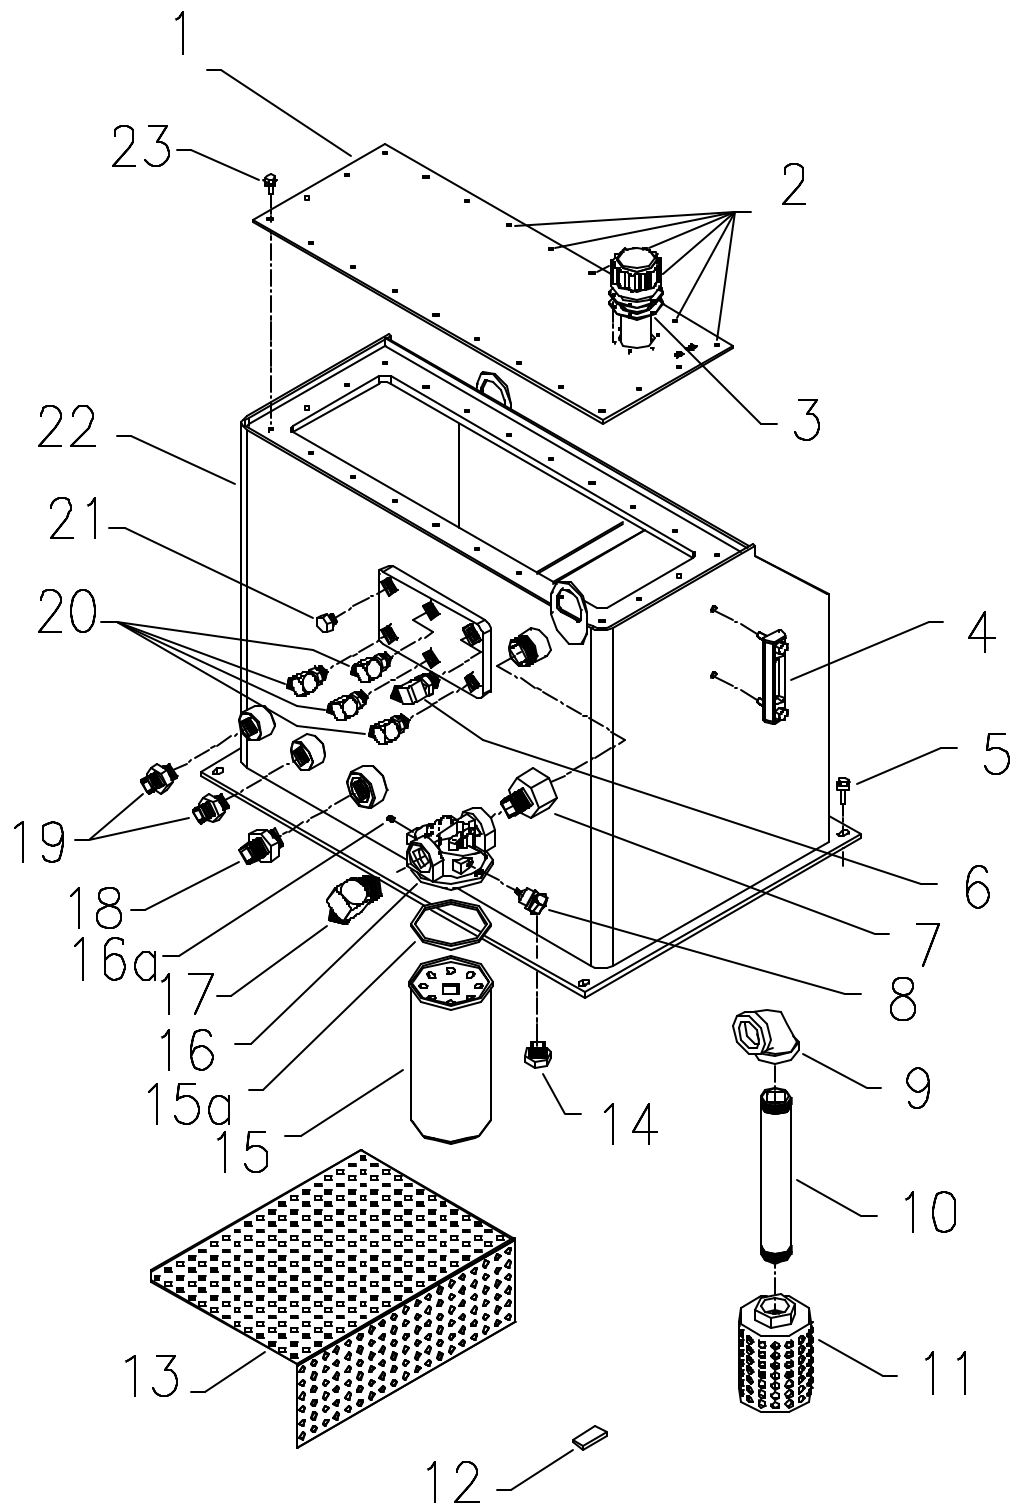

RESERVOIR ASSEMBLY

Reservoir Assembly 3550-02 & Up Parts List

<u>Item</u>	<u>Part Number</u>	<u>Description</u>	<u>Qty.</u>
1	263134	Hydraulic Reservoir Lid	1
2	3816X114WHB	Whiz Hex Bolt	6
3	202-405-02	Vented Filler Cap	1
4	202-400-02	Level Sight Gauge (with thermometer)	1
5	3816X114WHB	Whiz Hex Bolt	4
6	12MB12MJ90	Elbow	1
7	20MP24FP	Adapter	1
8	236-8417-02	Gauge	1
9	236-1091-02	Elbow	1
10	121864	Pipe Nipple	1
11	121561	Reservoir Diffuser	1
12	120109	Magnet	1
13	263132	Strainer Screen	1
14	16MBPLUG	Plug	1
15	120035	Filter Element	1
15A	120035		-
16	120034	Filter Head	1
16A	120034		-
17	20MP20MJ90	Elbow	1
18	20MB20MJ	Adapter	1
19	16MB16MJ	Adapter	1
20	10MB10MJ90	Elbow	1
21	10MBPLUG	Plug	1
22	470678	Reservoir Weldment	1
23	3816X34WHB	Whiz Hex Bolt	16