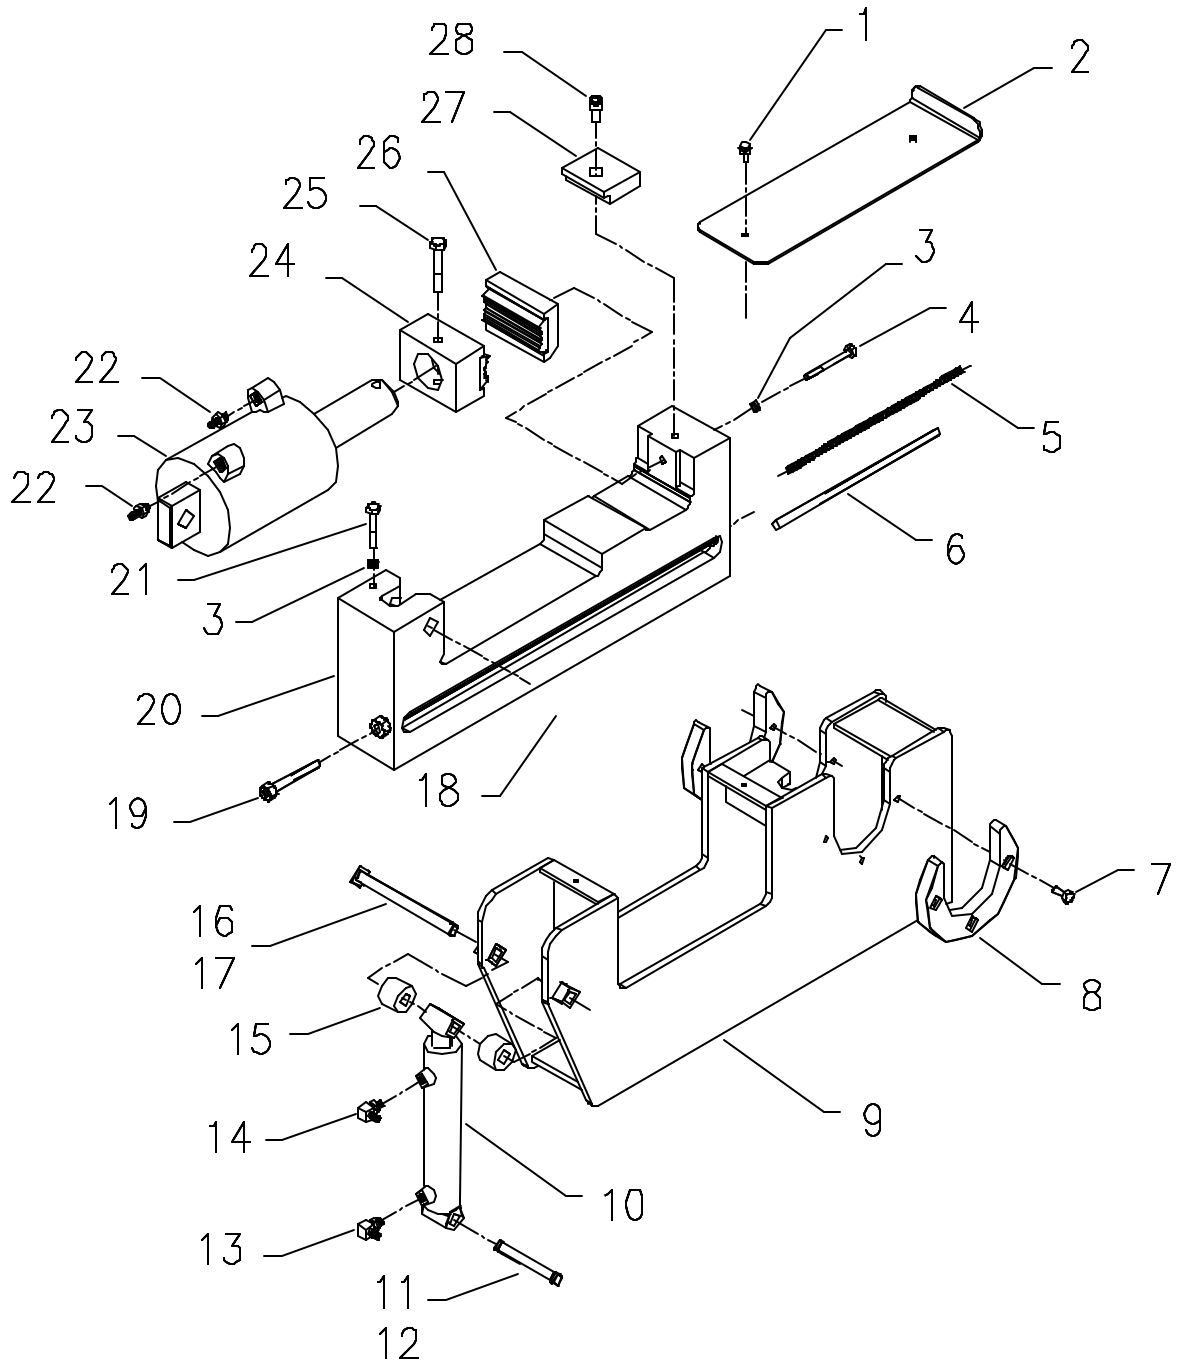

3550 PARTS MANUAL

3550 PARTS MANUAL

TABLE OF CONTENTS

1	BREAKOUT WRENCH ASSEMBLY
3	CARRIAGE ASSEMBLY
5	CONSOLE ASSEMBLY LEFT
7	CONSOLE ASSEMBLY RIGHT
9	ENGINE HOUSING ASSEMBLY
11	FRONT ENGINE FRAME ASSEMBLY
13	REAR ENGINE FRAME ASSEMBLY
15	FRONT GAUGE PANE ASSEMBLY
17	FRONT STEM CATCHER ASSEMBLY
19	FRONT WRENCH ASSEMBLY
21	FUEL TANK ASSEMBLY
23	HYDRAULIC CYLINDER ASSEMBLY
25	MICROPROCESSOR ASSEMBLY
27	OPERATOR'S STATION ASSEMBLY
29	PIPE LOADER ASSEMBLY HORT
31	PIPE LOADER ASSEMBLY VERT
33	REAR FOOT ASSEMBLY
35	REAR STEM CATCHER ASSEMBLY
37	REAR TRAM CONTROL ASSEMBLY
39	RESERVOIR ASSEMBLY
41	THRUST ASSEMBLY
43	TRACK FRAME ASSEMBLY
45	RELAY FRAME ASSEMBLY

BREAKOUT WRENCH ASSEMBLY

Breakout Wrench Assembly Parts List

<u>Item</u>	<u>Part Number</u>	<u>Description</u>	<u>Qty.</u>
1	51618X12WHB	Whiz Hex Bolt	2
2	262914	Wrench Cover Panel	1
3	38LW	Lock Washer	1
4	3816X3HB	Hex Bolt	1
5	121308	Heavy Duty Die Spring	1
6	162910	Round Bar	1
7	3816X78HB	Hex Bolt	6
8	262913	Breakout Wrench Pivot Guide	2
9	370634	Outer Breakout Wrench Weldment	1
10	220484	Hydraulic Cylinder	1
11	236-316-04	Cylinder Pin	1
12	701-630-02	Retaining Ring	2
13	4MB4MJ90	Elbow	1
14	110065	(4MB4MJ90 WITH 0.027 ORFICE)	1
15	163215	Breakout Cylinder Spacer	2
16	236-2978-02	Cotter Pin	1
17	170637	Weldment Bolt	1
18	162912	Inner Wrench Cylinder Pin	1
19	170636	Weldment Bolt	1
20	370635	Inner Wrench Frame Weldment	1
21	3816X214HB	Hex Bolt	1
22	4MB4MJ	Adapter	2
23	221278	Hydraulic Cylinder	1
24	270618	Wrench Fixed Jaw Weldment	1
25	71614X3HB	Hex Bolt	1
26	270619	Wrench Cylinder Jaw Weldment	1
27	163450	Fixed Jaw Retainer	1
28	1213X34SHCS	Cap Screw	1