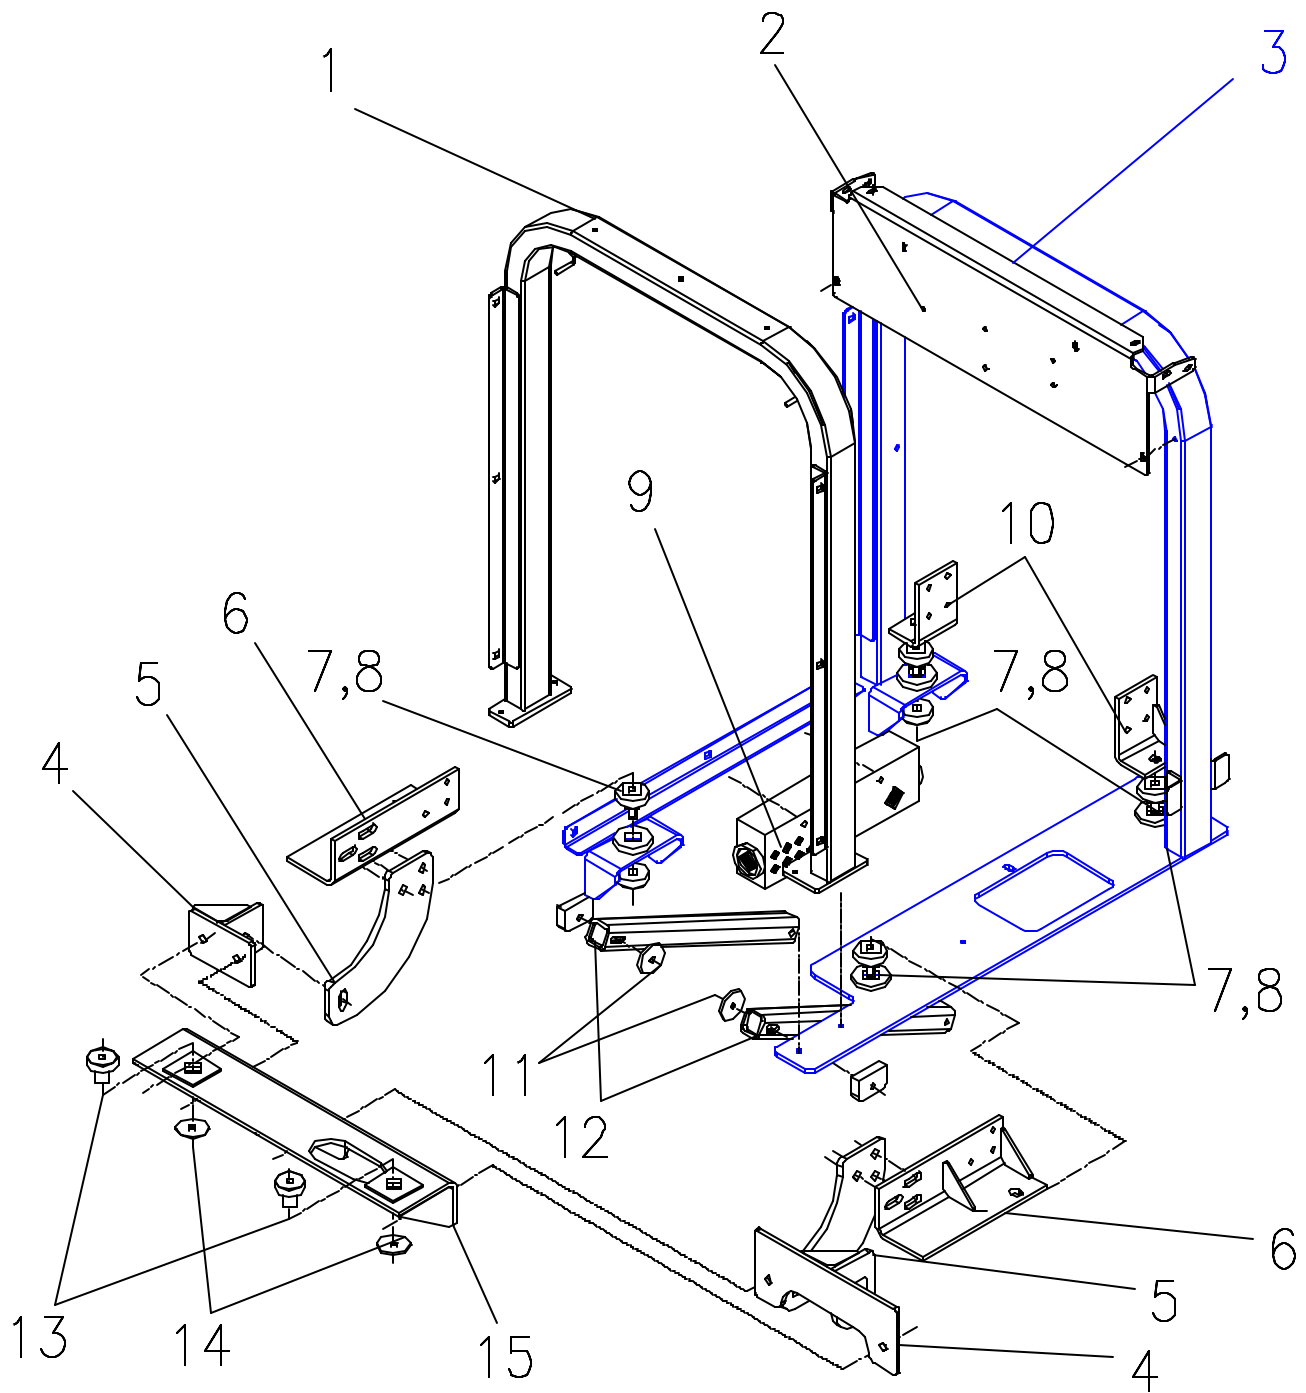

REAR ENGINE FRAME ASSEMBLY

Rear Engine Frame Assembly Parts List

<u>Item</u>	<u>Part Number</u>	<u>Description</u>	<u>Qty.</u>
1	270747	Rear Engine Frame Bow Weldment	1
2	363477	Cross Brace	1
3	470744	Engine Frame Weldment	1
4	270766	Right Side Radiator/Engine Mount Bracket	2
5	263520	Radiator Mounting Arm Plate	2
6	370761	Left Front Engine Mount Weldment	2
7	121538	Engine Isolator	4
8	163077	Isolator Mount	4
9	170773	Manifold Weldment	1
10	270668	John Deere Engine Rear Bracket Weldment	2
11	163271	Vertical Rod Top Stop Plate	1
12	270746	Rear Strut Weldment	2
13	121568	Bonded Center Mount	2
14	121570	Bonded Center Mount Tail Washer	2
15	370764	Crossmember Radiator Mount Weldment	1