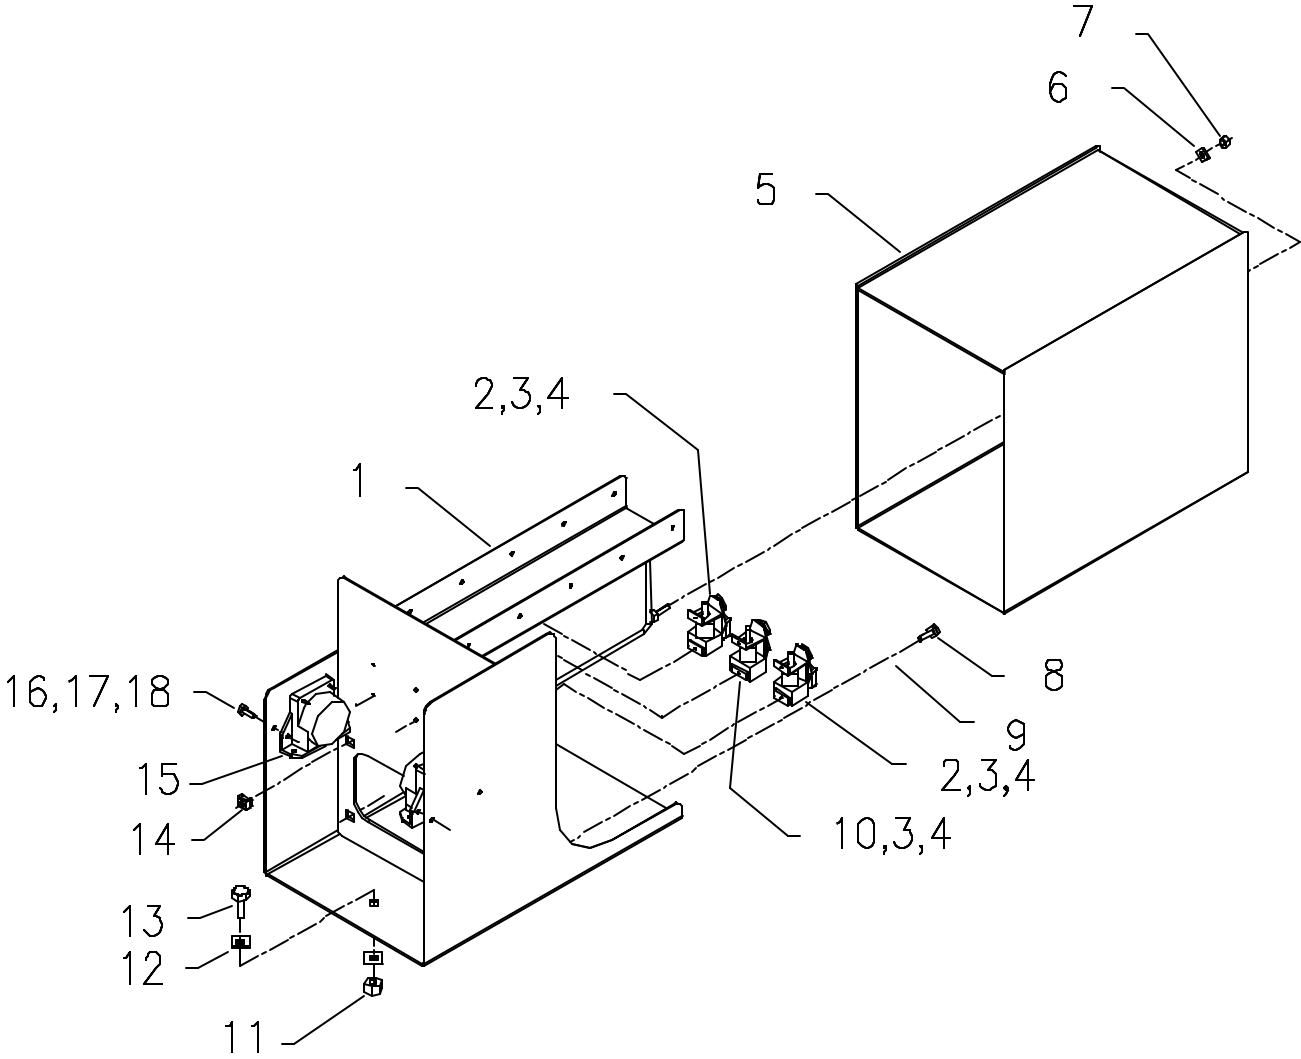

RELAY FRAME ASSEMBLY

THE FOLLOWING PARTS ARE NOT SHOWN:

- 18 - 121591 - RELAY
- 18 - 121593 - SOCKET
- 7 - 120451 - 10-24 X 1 PAN HEAD SCREW
- 7 - 10LW - #10 LOCKWASHER
- 7 - 1024HN - 10-24 HEX NUT

Relay Frame Assembly Parts List

<u>Item</u>	<u>Part Number</u>	<u>Description</u>	<u>Qty.</u>
1	370712	Relay Frame Weldment	1
2	121504	Bistable Impulse Relay	1
3	832X12MS	Machine Screw	2
4	8LW	Lock Washer	2
5	270713	Relay Cover Weldment	1
6	516FW	Flat Washer	1
7	701-100-02	Nylock Hex Nut	1
8	51618X12WHB	Whiz Hex Bolt	4
9	263539	Connector Relay Frame	1
10	121623	Bistable Impulse Relay	1
11	236-2025-02	Nylock Nut	1
12	12FW	Flat Washer	2
13	1213X114HB	Hex Bolt	2
14	120795	Cage Nut	1
15	121368	Back Up Alarm	2
16	1420X58HB	Hex Bolt	4
17	14LW	Lock Washer	4
18	1420HN	Hex Nut	4