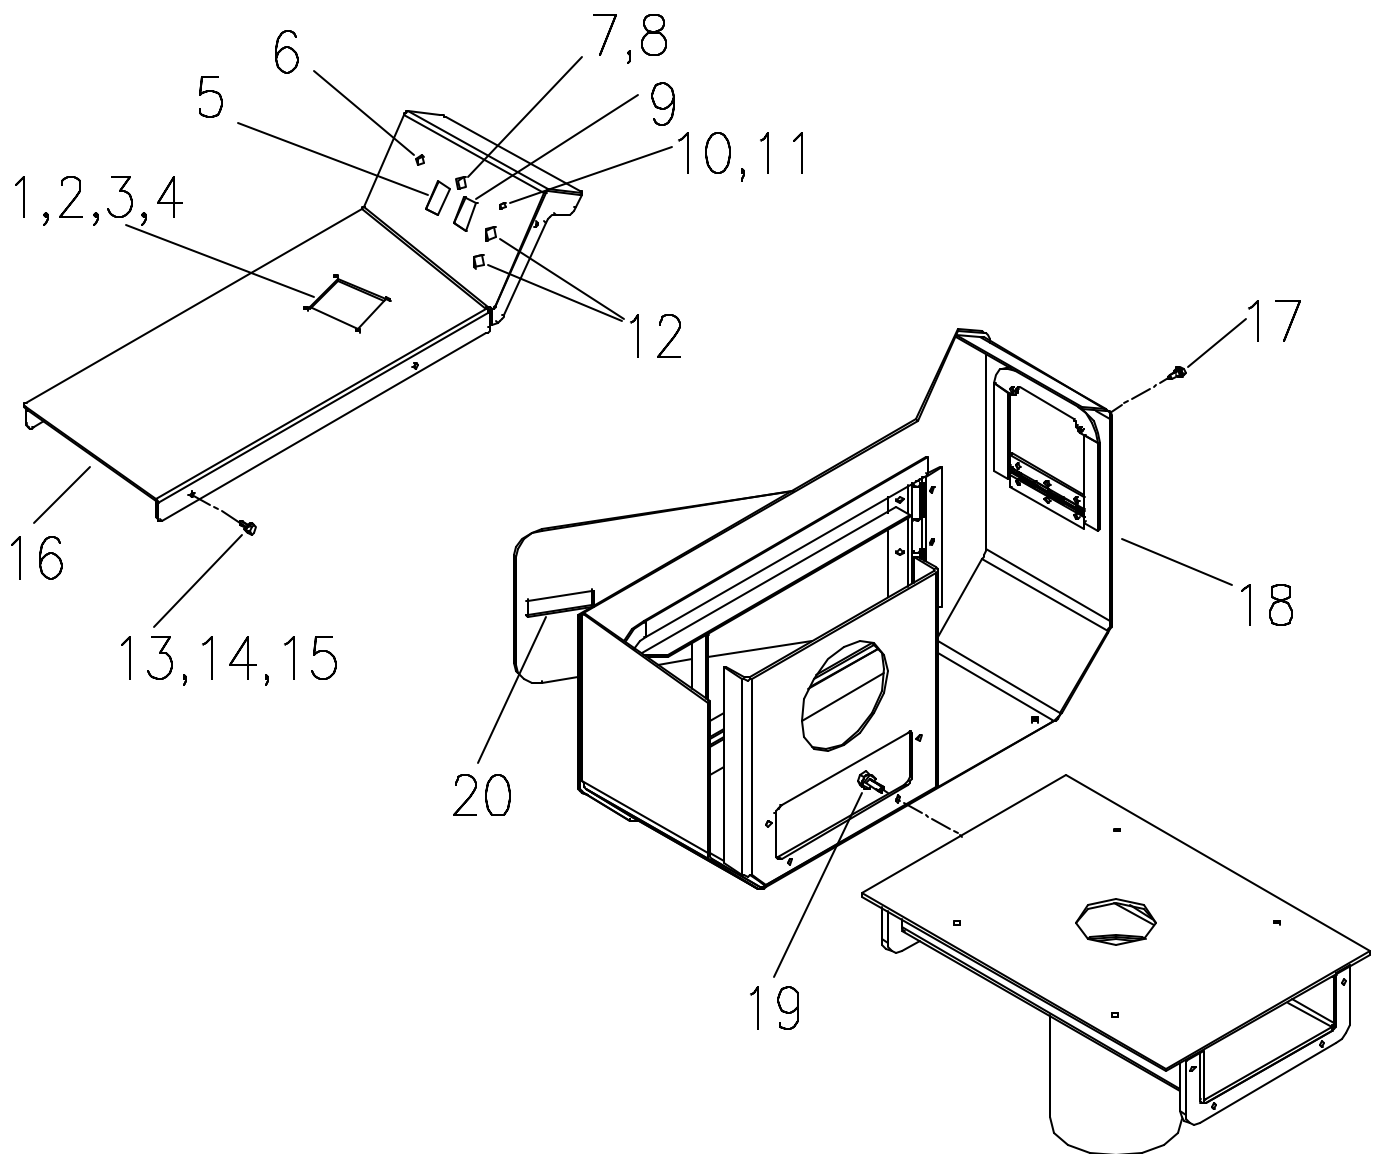

LEFT CONSOLE ASSEMBLY

Left Console Assembly Parts List

<u>Item</u>	<u>Part Number</u>	<u>Description</u>	<u>Qty.</u>
1	221382	Joystick Controller	1
2	120692	Machine Screw	4
3	10LW	Lock Washer	4
4	1032HN	Hex Nut	4
5	121599	Rocker Switch	1
6	120903	Toggle Switch	1
7	121380	Instrument Light	1
8	121381	T-2 Lamp	1
9	121597	Rocker Switch	1
10	120796	Potentiometer	1
11	120886	Control Knob	1
12	121601	Red Indicator Light	2
13	1420X58WHB	Whiz Hex Bolt	6
14	14LW	Lock Washer	6
15	1420HN	Hex Nut	6
16	370711	Left Console Top Weldment Panel	1
17	1420X12WHB	Whiz Hex Bolt	2
18	370709	Left Console Weldment	1
19	51618X34WHB	Whiz Hex Bolt	4
20	121680	Lever Latch	1