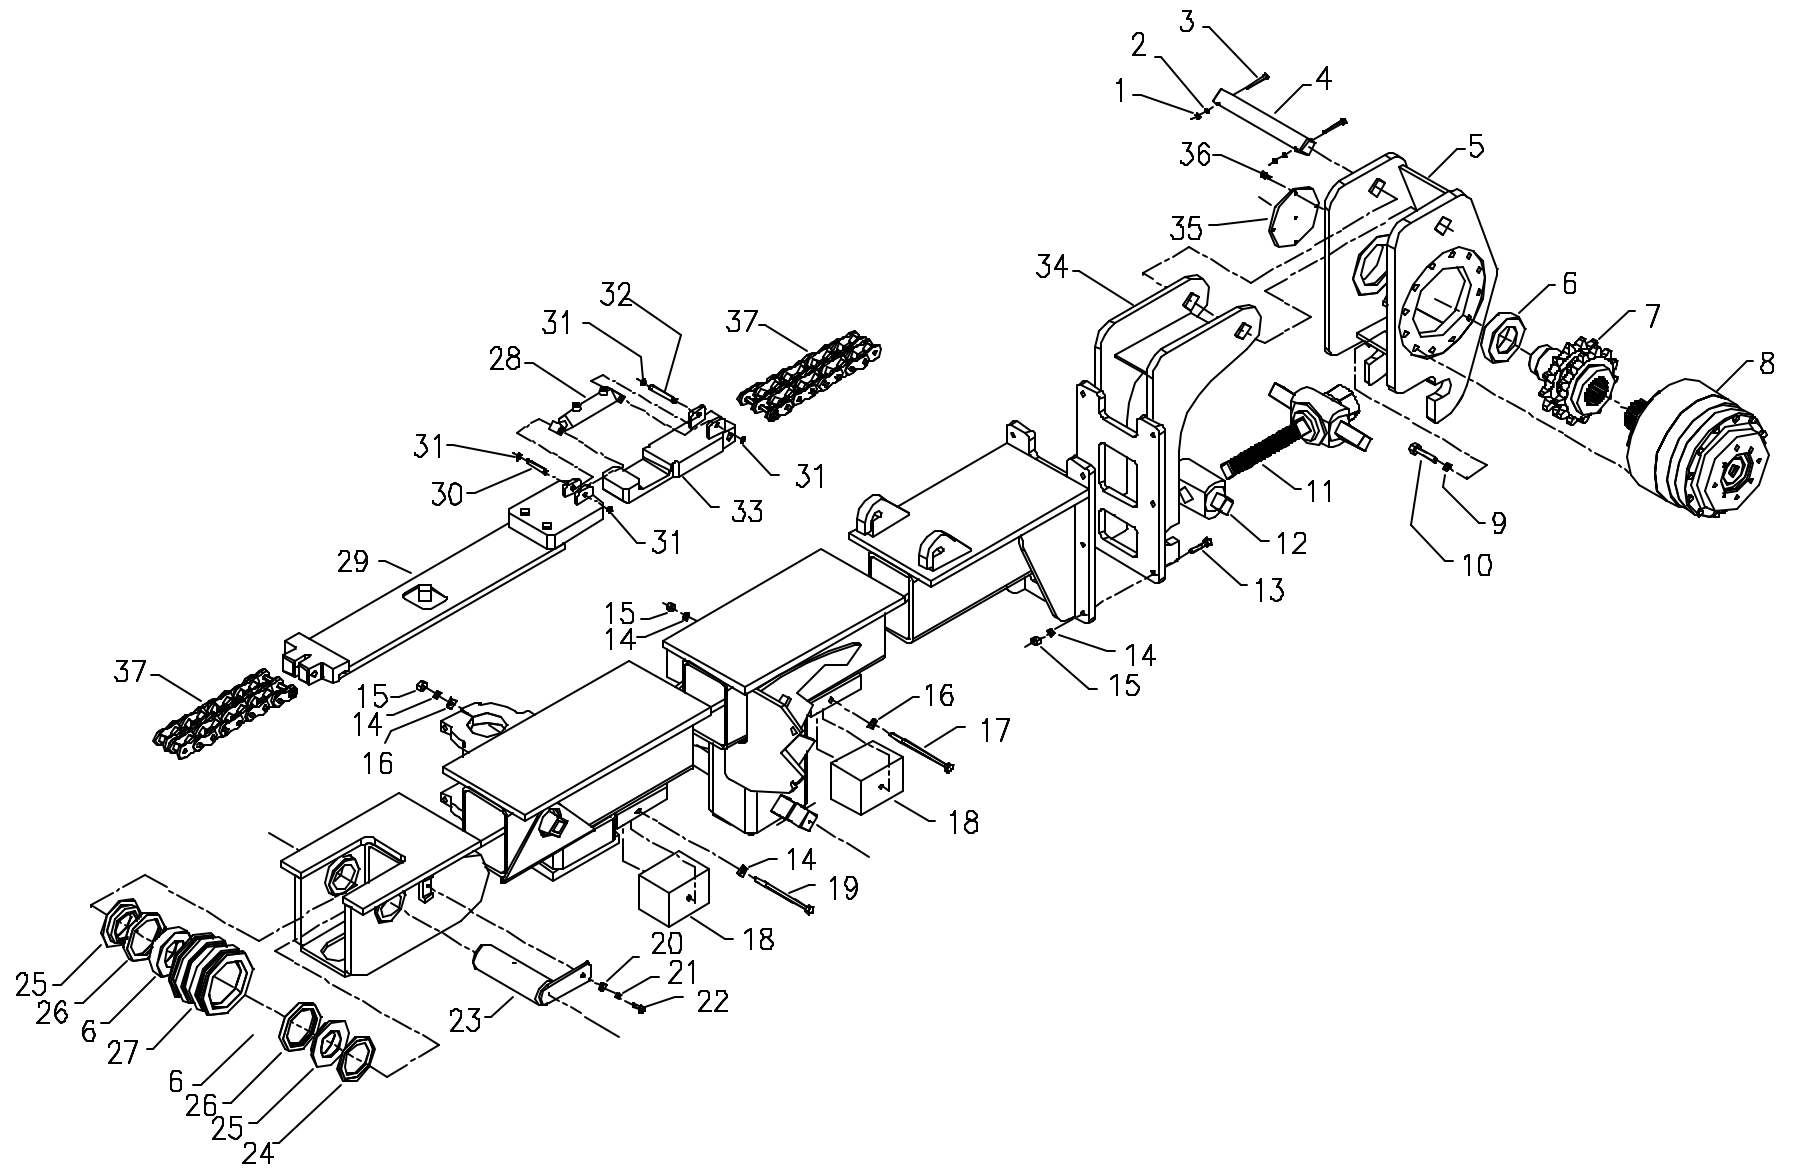

THRUST ASSEMBLY

Thrust Assembly Parts List

<u>Item</u>	<u>Part Number</u>	<u>Description</u>	<u>Qty.</u>
1	236-8366-02	Nylock Nut	2
2	14LW	Lock Washer	2
3	1420X212HB	Hex Bolt	2
4	163198	Pivot Pin	1
5	470648	Thrust Frame Weldment	1
6	121518	Spherical Roller Bearing	3
7	270656	Thrust Drive Sprocket Weldment	1
8	221383	S3A6 Torque Hub 3 Series Geardrive	1
9	58LW	Lock Washer	12
10	5811X212HB	Hex Bolt	12
11	270646	Chain Tension Adjustment Bolt Weldment	1
12	262982	Chain Tension Adjustment Nut Pin	1
13	1213X212HB	Hex Bolt	6
14	12LW	Lock Washer	6
15	1213HN	Hex Nut	6
16	12FW	Flat Washer	3
17	1213X712HB	Hex Bolt	1
18	121635	Thrust Chain Wear Block	2
19	1213X7HB	Hex Bolt	1
20	38FW	Flat Washer	1
21	38LW	Lock Washer	1
22	3816X1HB	Hex Bolt	1
23	270651	Thrust Idler Pin Weldment	1
24	163014	Thrust Drive Bearing Grease Shield	1
25	262997	Thrust Chain idler Spacer	2
26	121523	Oil Seal	2
27	262998	Thrust Chain Idler	1
28	221501	Hydraulic Cylinder	1
29	370661	Thrust Chain Front Anchor Weldment	1
30	236-3751-04	Cylinder Pin	1
31	701-632-02	Retaining Ring	4
32	163246	Cylinder Pin	1
33	270660	Thrust Chain Rear Anchor Weldment	1
34	370649	Thrust Frame Mount Weldment	1
35	163019	Bearing Cap	1
36	1420X58WHB	Hex Whiz Bolt	4
37	221470	Chain Roller	1
38	221446	Hydraulic Motor	1