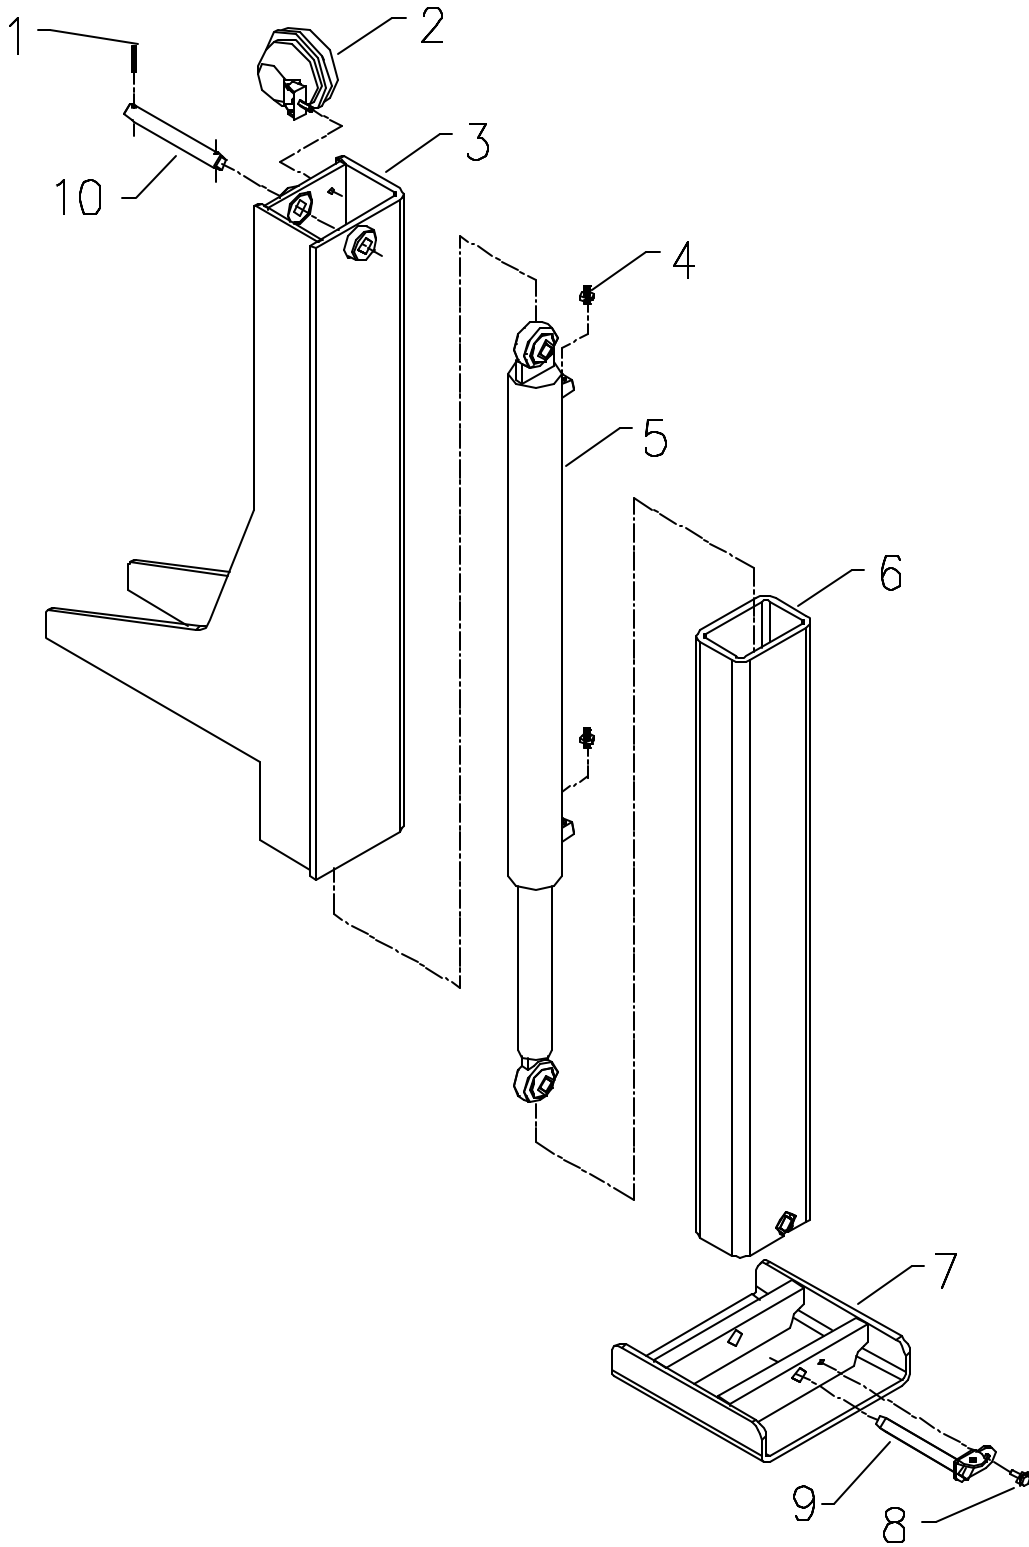

REAR FOOT ASSEMBLY

Rear Foot Assembly Parts List

<u>Item</u>	<u>Part Number</u>	<u>Description</u>	<u>Qty.</u>
1	121808	Spring Pin	2
2	120928	Utility Light	REF
3	470729	Track frame Weldment	REF
4	4MB4MJ	Adapter	2
5	221485	Hydraulic Cylinder	1
6	270630	Rear Leg Guide Weldment	1
7	270735	Rear Foot Pad Weldment	1
8	3816X34WHB	Whiz Hex Bolt	1
9	270659	Rear Foot Pad Pin Weldment	1
10	163222	Cylinder Pin	1