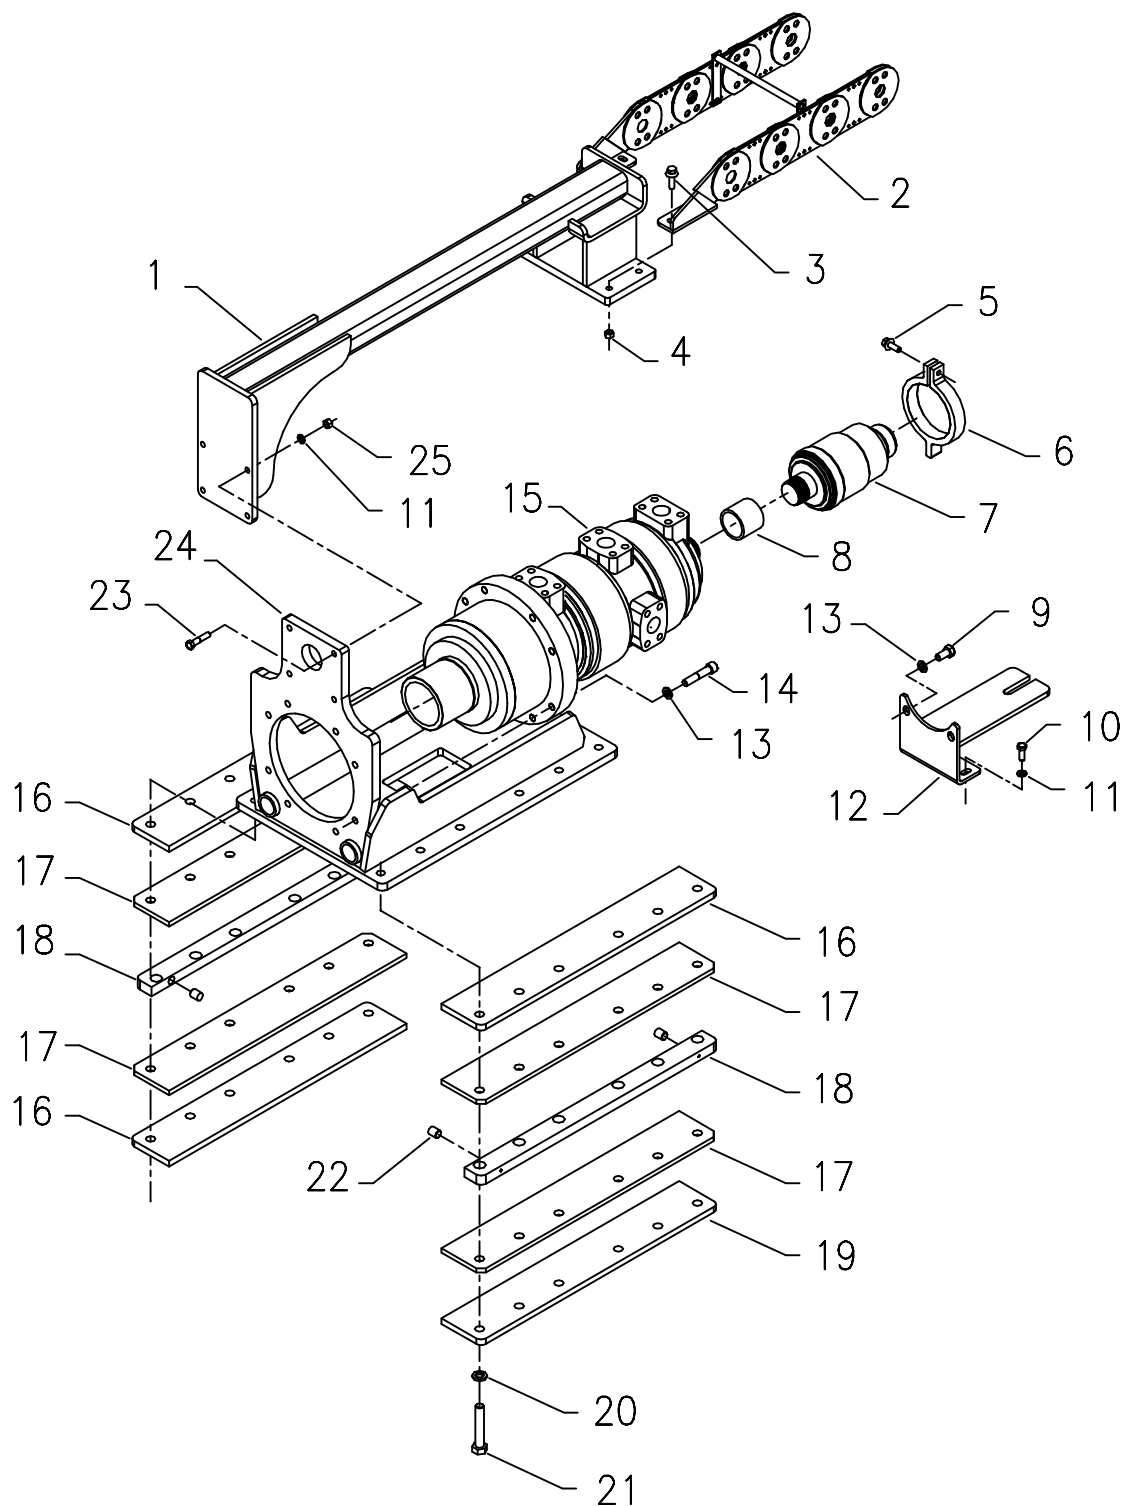

3550 PARTS MANUAL

3550 PARTS MANUAL

TABLE OF CONTENTS

1	CARRIAGE ASSEMBLY
3	ENGINE HOUSING ASSEMBLY
5	FRONT ENGINE FRAME ASSEMBLY
7	REAR ENGINE FRAME ASSEMBLY
9	FRONT GAUGE PANEL ASSEMBLY
11	FUEL TANK ASSEMBLY
13	LEFT CONSOLE ASSEMBLY
15	RIGHT CONSOLE ASSEMBLY
17	OPERATOR'S STATION ASSEMBLY
19	HORIZONTAL PIPE LOADER ASSEMBLY
21	VERTICAL PIPE LOADER ASSEMBLY
23	REAR FOOT ASSEMBLY
25	REAR TRAM ASSEMBLY
27	RESERVIOR ASSEMBLY
29	THRUST ASSEMBLY
31	TRACK FRAME ASSEMBLY
33	HYDRUALIC TANK ASSEMBLY

Carriage Assembly

Carriage Assembly Parts List

<u>Item</u>	<u>Part Number</u>	<u>Description</u>	<u>Qty.</u>
1	370677	Hose Carrier Mount Weldment	1
2	221535	Riveted Gortrac	REF
3	3816X114WHB	Whiz Hex Bolt	4
4	3816WHN	Hex Nut	4
5	3816X1WHB	Whiz Hex Bolt	1
6	262996	Water Swivel Clamp	1
7	221450	Water Swivel	1
8	24FP24FP	Adapter	1
9	1213X1HB	Hex Bolt	2
10	3816X1HB	Hex Bolt	2
11	38LW	Lock Washer	6
12	270650	Carriage Motor Rear Support Weldment	1
13	12LW	Lock Washer	10
14	1213X212SHCS	Socket Head Cap Screw	8
15	321407	Hydraulic Carriage Motor	1
16	262956	Outside Carriage Guide Spacer	3
17	262965	Carriage Guide	4
18	263632	Center Carriage Guide Spacer	2
19	270705	Front Stem Catcher Tripper Weldment	1
20	58LW	Lock Washer	12
21	5811X312HB	Hex Bolt	12
22	163633	Carriage Guide	4
23	3816X134HB	Hex Bolt	4
24	370641	Rotary Carriage Weldment	1
25	3816HN	Hex Nut	4