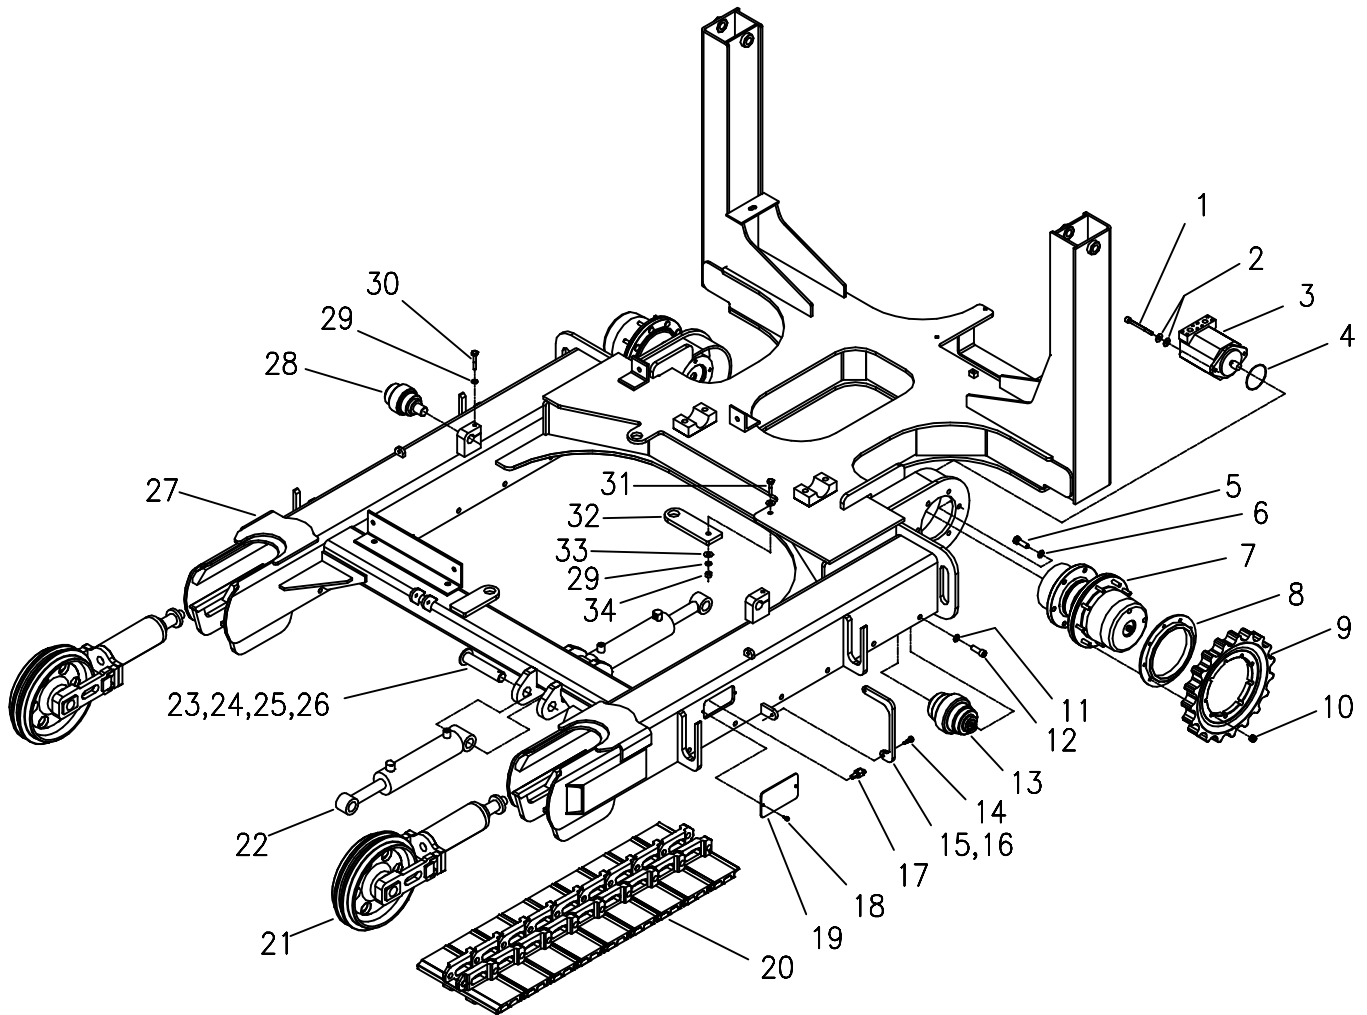

Track Frame Assembly

Track Frame Assembly Parts List

<u>Item</u>	<u>Part Number</u>	<u>Description</u>	<u>Qty.</u>
1	1213X412SHCS	Socket Head Cap Screw	4
2	120943	Disk Lock Washer	8
3	221456	Hydraulic Fixed Speed Rotation Motor	2
4	121108	Rubber O'ring	2
5	5811X112HB	Hex Bolt	12
6	56LW	Lock Washer	12
7	221384	Geardrive	2
8	362901	Track Geardrive Sprocket Spacer	2
9	310087	Hydraulic Wrench Cylinder	2
10	121326	Reversible Lock Hex Nut	18
11	121328	Lock Washer	28
12	121327	Cap Screw	28
13	221323	Lower Track Roller	14
14	121325	Shoulder Screw	2
15	262903	Trackframe Mounted Stake Retainer	2
16	236-1281-02	Snapper Pin	2
17	120768	Grease Valve Kit	2
18	1420X12WHB	Whiz Hex Bolt	4
19	162902	Track Adjustment Cover Panel	2
20	221332	Rubber Track Chain	2
21	221329	Track Idler	2
22	121453	Tilt Cylinder	2
23	170693	Cylinder Pin Weldment	2
24	1420XHB	Hex Bolt	2
25	14LW	Lock Washer	2
26	236-8366-02	Elastic Stop Hex Nut	2
27	470729	Track Frame Weldment	1
28	221324	Upper Track Roller	2
29	12LW	Lock Washer	2
30	1220X212HB	Hex bolt	2
31	1213X2HB	Hex bolt	1
32	163135	Fuel Tank Isolator Mount	1
33	12FW	Flat Washer	2
34	1213HN	Hex Nut	1