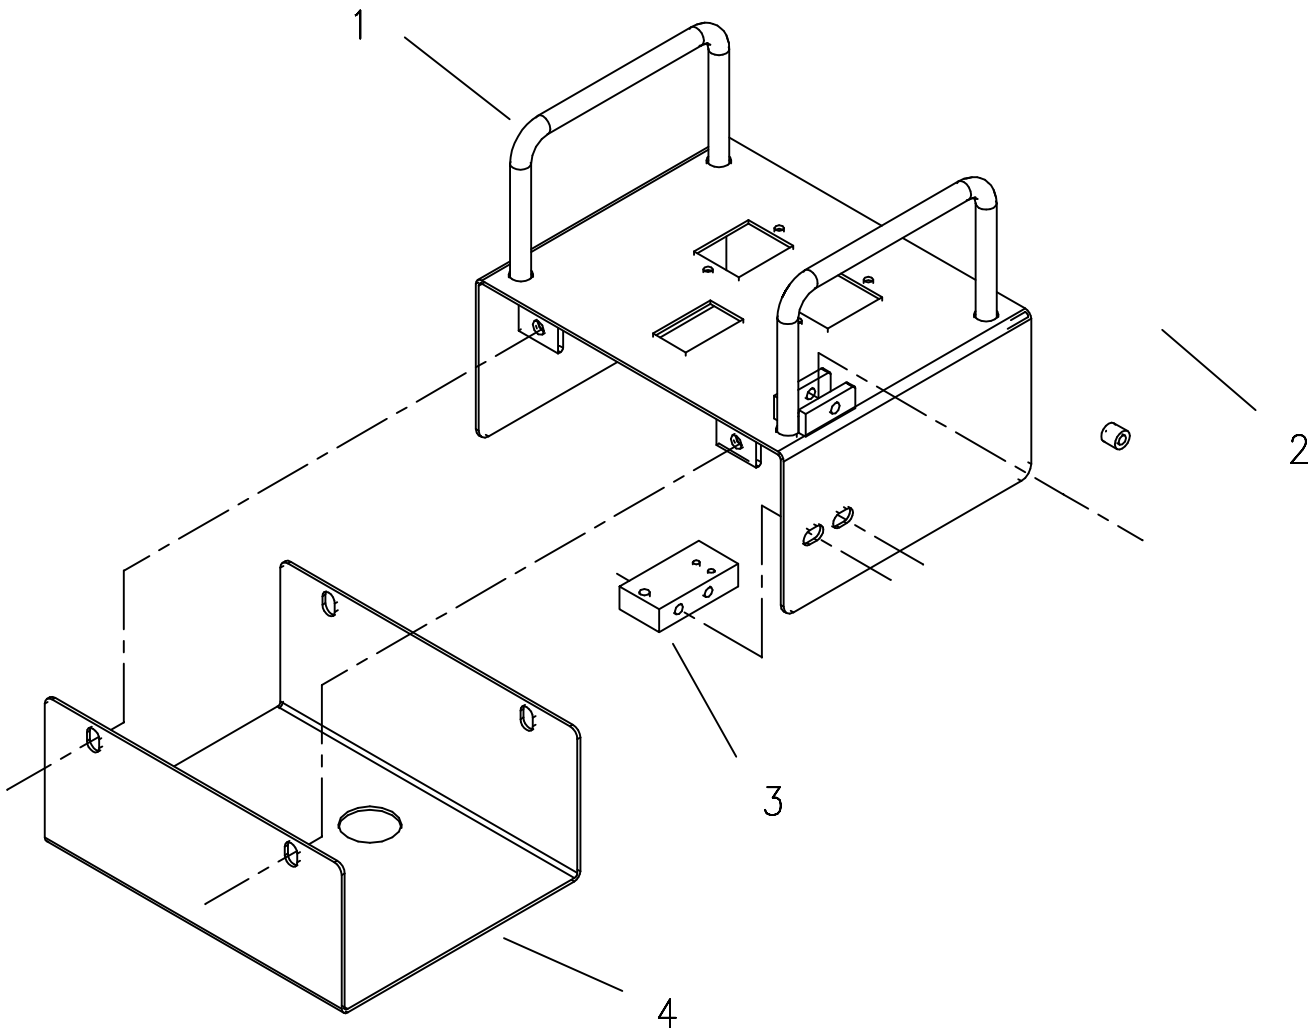

Rear Tram Control Assembly

Rear Tram Control Assembly Parts List

<u>Item</u>	<u>Part Number</u>	<u>Description</u>	<u>Qty.</u>
1	270706	Rear Controller Top Weldment	1
2	170707	Rear Controller Safety Weldment	1
3	163274	Safety Switch Mount	1
4	263276	Rear Controller Bottom Channel	1