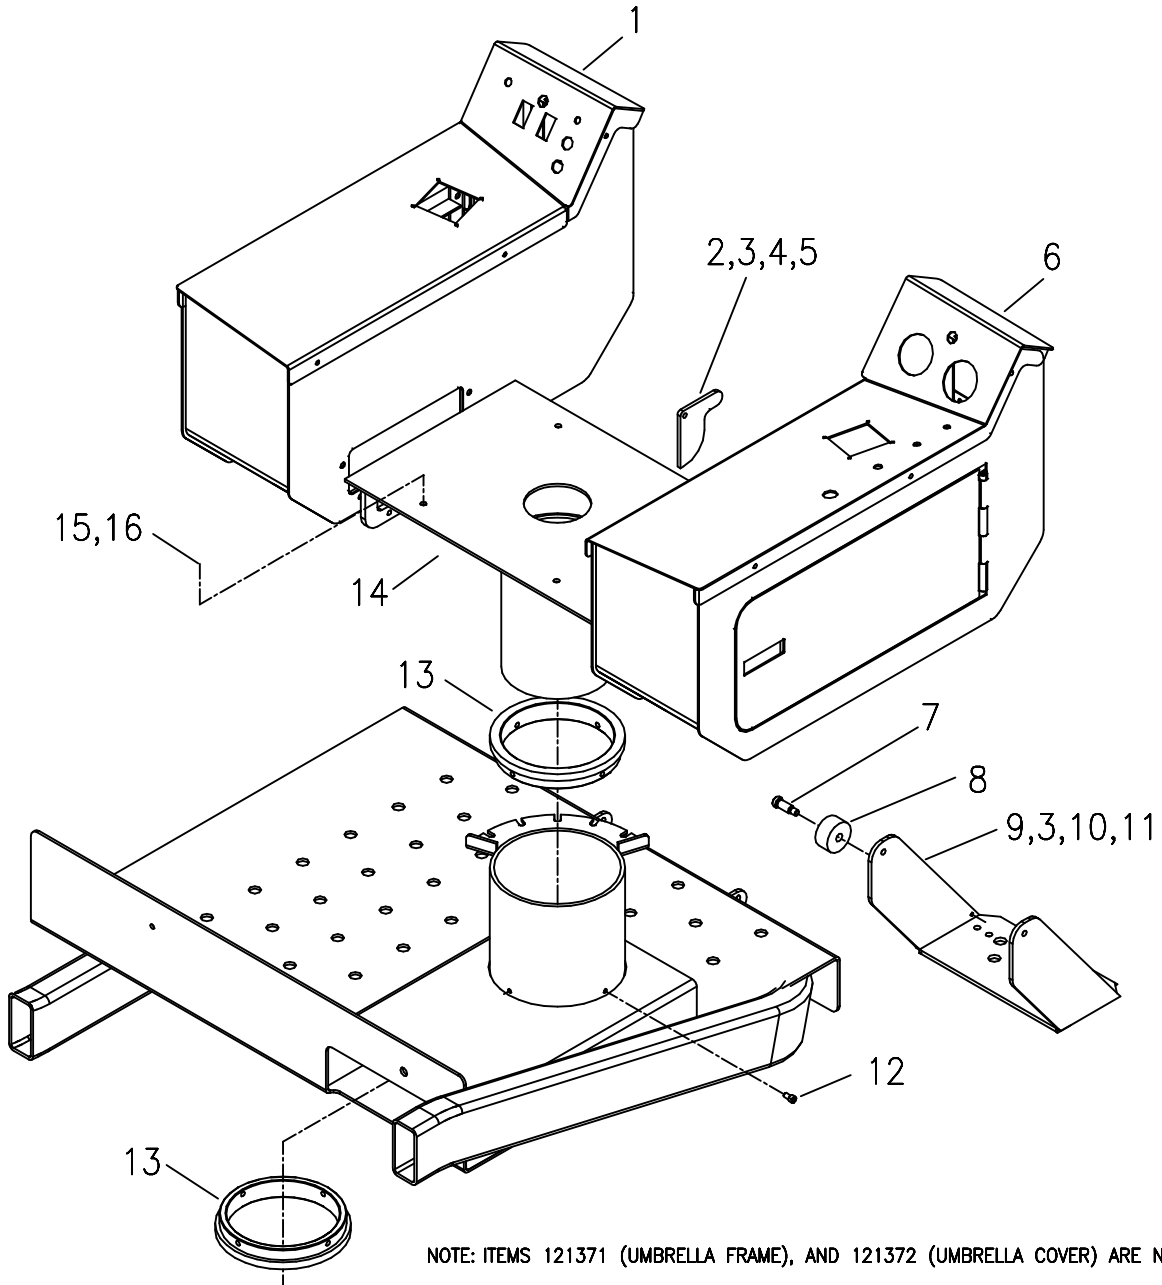

Operator's Station Assembly

NOTE: ITEMS 121371 (UMBRELLA FRAME), AND 121372 (UMBRELLA COVER) ARE NOT SHOWN

Operator's Station Assembly Parts List

<u>Item</u>	<u>Part Number</u>	<u>Description</u>	<u>Qty.</u>
1	380367	Left Console Assembly	1
2	163541	Latch Lever	1
3	51618X114HB	Hex Bolt	2
4	516LW	Lock Washer	1
5	51618HN	Hex Nut	1
6	380368	Right Console Assembly	1
7	121676	Shoulder Screw	1
8	163297	Roller Guide	1
9	263299	Step Plate	1
10	516FW	Flat Washer	4
11	701-100-02	Nylock Hex Nut	2
12	1420X12SHCS	Socket Head Cap Screw	4
13	121638	Nylon Bearing	2
14	370694	Operator's Seat Mount Weldment	1
15	121388	Adjustable Seat	1
16	121352	Seat Switch	1