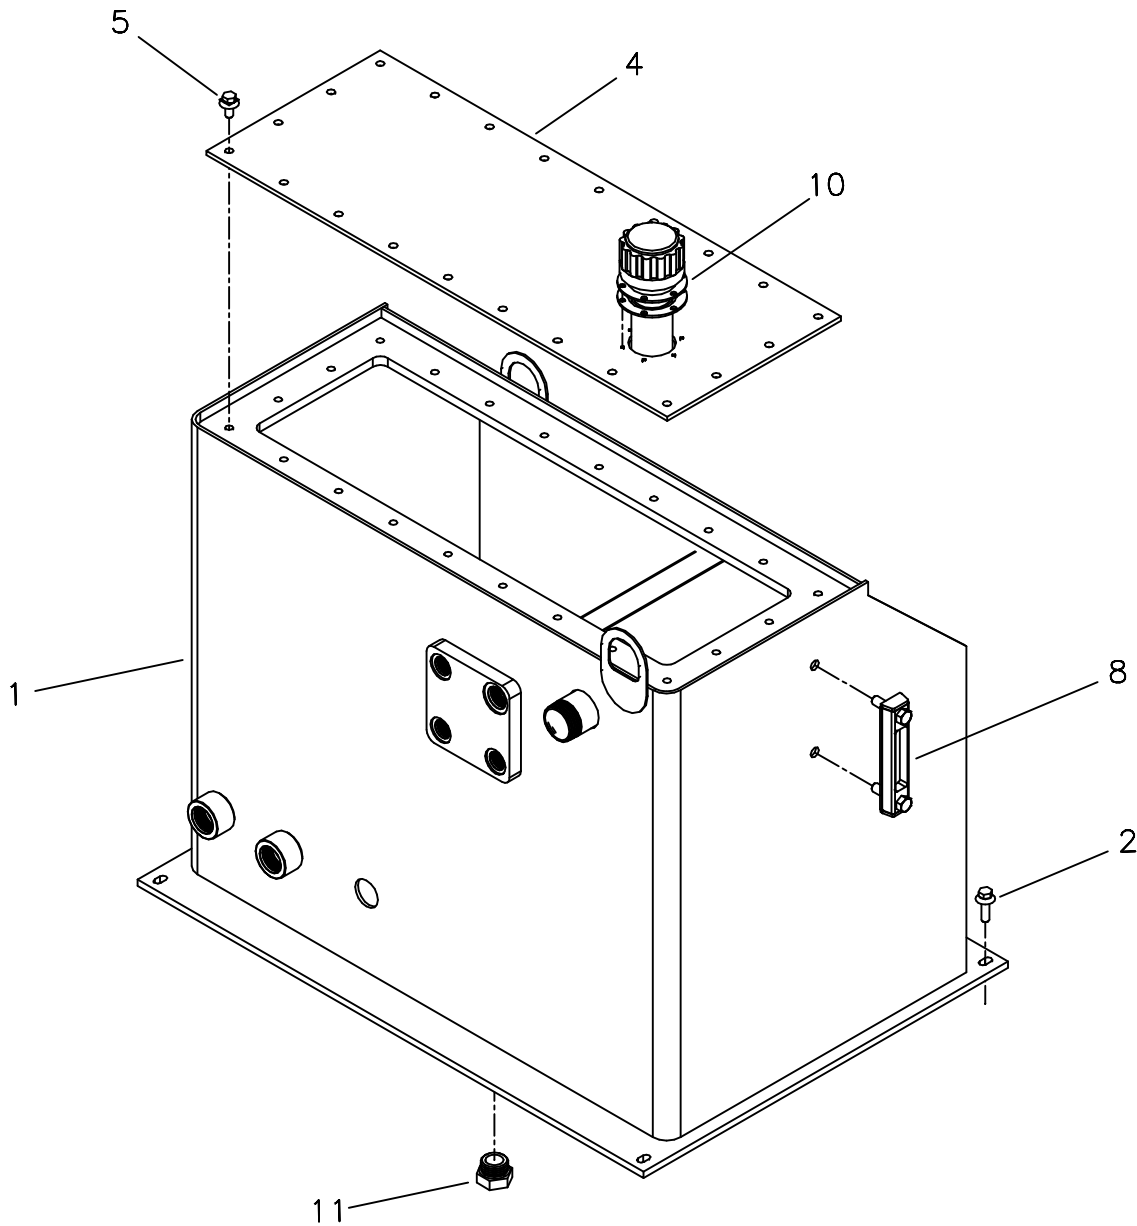

Reservoir Assembly

NOTE: ITEMS 3, 6, 7 AND 9 ARE LOCATED INSIDE THE RESERVOIR TANK AND ARE NOT SHOWN

Reservoir Assembly Parts List

<u>Item</u>	<u>Part Number</u>	<u>Description</u>	<u>Qty.</u>
1	470678	55 Gallon Reservoir Weldment	1
2	3816X114WHB	Whiz Hex Bolt	4
3	263132	Strainer Plate	1
4	263134	Reservoir Lid	1
5	3816X34WHB	Whiz Hex Bolt	22
6	121565	Pipe Nipple	1
7	236-1091-02	Pipe Elbow	1
8	202-400-02	Sight Gauge	1
9	120109	Magnet	5
10	202-405-02	Vented Filler Cap	1
11	16MBPLUG	Drain Plug	1