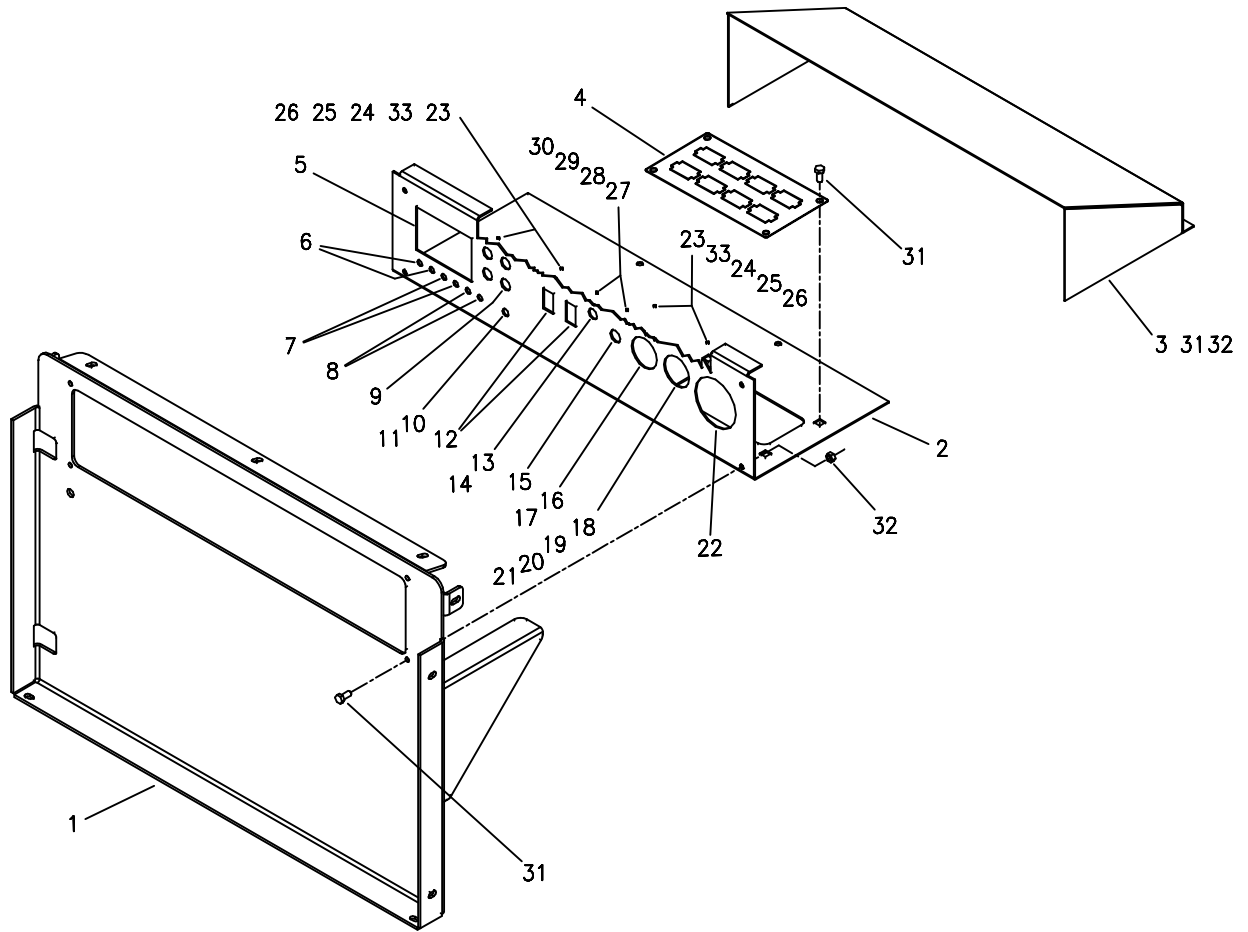

Front Gauge Panel

Front Gauge Panel Assembly Parts List

<u>Item</u>	<u>Part Number</u>	<u>Description</u>	<u>Qty.</u>
1	270717	Front Gauge Panel Mount Weldment	1
2	363320	Front Gauge Panel	1
3	270716	Gauge Panel Cover Weldment	1
4	263539	Relay Connector Plate	1
5	120666	Strike Alert Control Panel	1
6	121624	1 AMP Circuit Breaker	2
7	236-5686-02	10 AMP Circuit Breaker	2
8	121626	30 AMP Circuit Breaker	2
9	121601	Red Indicator Light	4
10	236-6138-02	Fuse Holder	1
11	202-217-02	3 AMP Fuse	1
12	121597	Rocker Switch	2
13	121380	Hooded Instrument Light	1
14	121381	T-2 Miniature Lamp	1
15	121602	Ignition Switch	1
16	121339	Fuel Gauge	1
17	121347	Gauge Light Kit	1
18	121344	Water Temperature Gauge	1
19	121345	Water Temperature Sender	1
20	632HN	Hex Nut	1
21	6LW	Lock Washer	1
22	121346	Tachometer Gauge w/ Hour Meter	1
23	120572	Terminal Block	2
24	832X34MS	Long Machine Screw	4
25	8LW	Lock Washer	4
26	832HN	Hex Nut	4
27	121349	Delay Timer	1
28	1032X12MS	Long Machine Screw	2
29	10LW	Lock Washer	2
30	1032HN	Hex Nut	2
31	51618X34WHB	Long Whiz Hex Nut	10
32	51618X34WHN	Whiz Hex Nut	6
33	120573	Brass Terminal Jumper	12