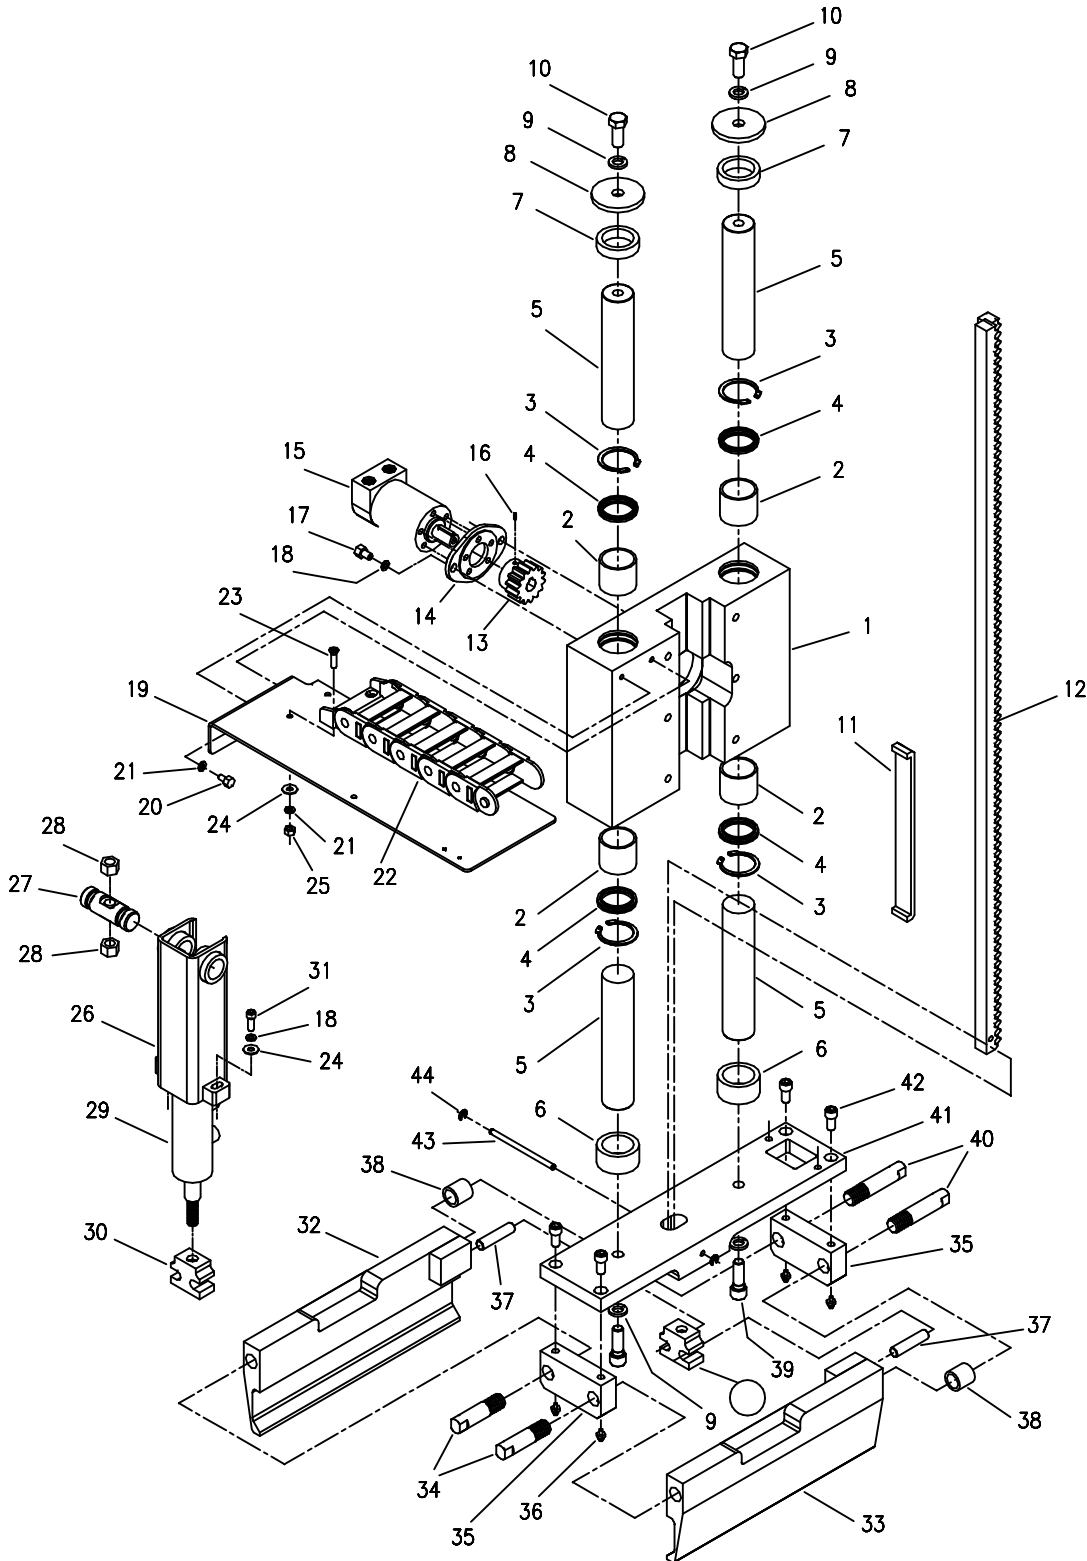

Pipe Loader Assembly Horizontal

Pipe Loader Assembly Horizontal Parts List

<u>Item</u>	<u>Part Number</u>	<u>Description</u>	<u>Qty.</u>
1	363099	Vertical Block	1
2	236-4773-02	Bearing	4
3	121551	Retaining Ring	4
4	121547	Rod Wiper	4
5	263101	Vertical Rod	2
6	163123	Vertical Spring	2
7	163270	Vertical Spring	2
8	163271	Stop Plate	2
9	12LW	Lock Washer	4
10	1213X114HB	Hex Bolt	2
11	163100	Poly Glide	1
12	110073	Rack Alteration	1
13	110074	Gear Alteration	1
14	121542	Mount Flange	1
15	121541	Hydraulic Motor	1
16	121562	Set Screw	1
17	51618X12HB	Hex Bolt	2
18	516LW	Lock Washer	4
19	263103	Chain Bracket	1
20	1420X12HB	Hex Bolt	2
21	14LW	Lock Washer	6
22	221545	Energy Chain	1
23	1420X1FPHMS	Machine Screw	4
24	14FW	Flat Washer	6
25	1240Hn	Hex Nut	4
26	270610	Housing Weldment	1
27	163108	Gripper Pin	1
28	121143	Hex Nut	2
29	221553	Hydraulic Cylinder	1
30	163104	Gripper Block	1
31	51318X112SHCS	Cap Screw	2
32	270675	Right Jaw Weldment	1
33	270674	Left Jaw Weldment	1
34	161244	Short Pivot Pin	2
35	260749	Support Block	2
36	701-127-02	Grease Zerk	4
37	162159	Dowel Pin	2
38	160451	Spacer Tube	2
39	1213X112SCHS	Screw Cap	2
40	161238	Long Pivot Pin	2
41	263107	Mount Plate	1
42	701-222-02	Cap Screw	4
43	163151	Pin	1
44	121552	Retaining Ring	2