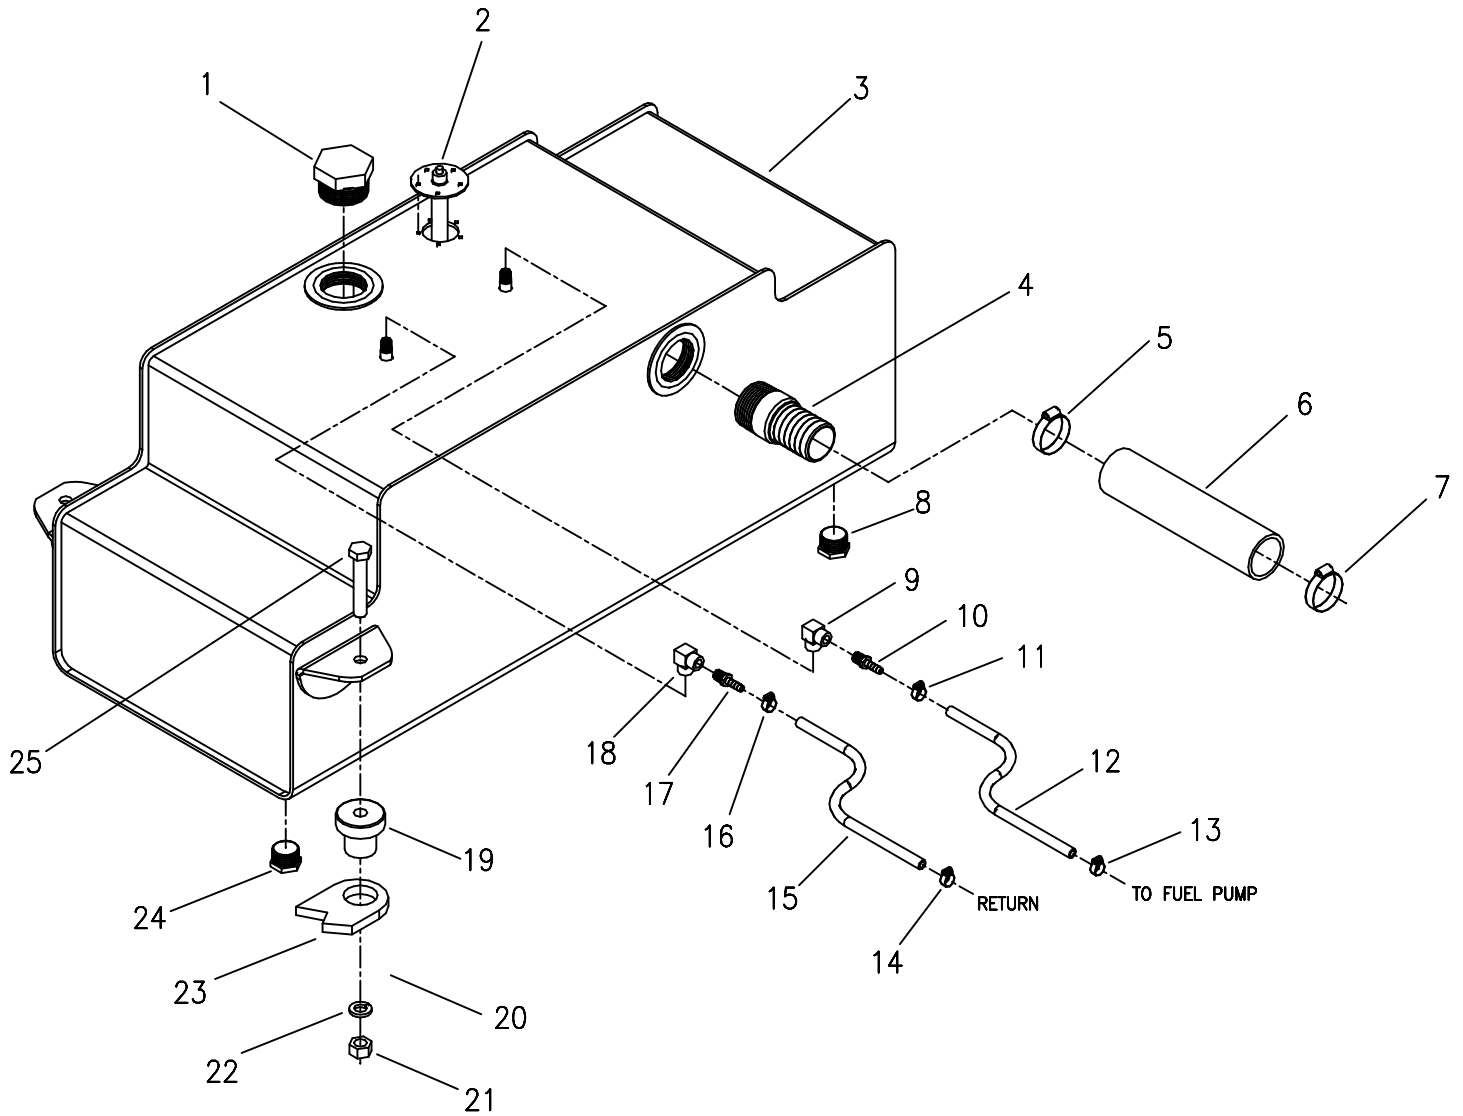

Fuel Tank Assembly

Fuel Tank Assembly Parts List

<u>Item</u>	<u>Part Number</u>	<u>Description</u>	<u>Qty.</u>
1	32MPPLUG	Plug	1
2	121408	Universal Level Sender	1
3	470689	Fuel Tank Weldment	1
4	121581	Pipe Nipple	1
5	701-436-02	Hose Clamp	2
6	121582	Fuel Discharge Hose	25"
7	16MPPLUG	Plug	2
8	4FP4FP90	Elbow	2
9	202-294-02	Hose Fitting	2
10	701-406-02	Hose Clamp	4
11	706-102-02	Raw Fuel Line Hose	75"
12	121568	Bonded Center Mount	3
13	121570	Bonded Center Mount Tail Washer	3
14	5811HN	Hex Nut	3
15	58LW	Lock Washer	3
16	5811X312HB	Hex Bolt	3