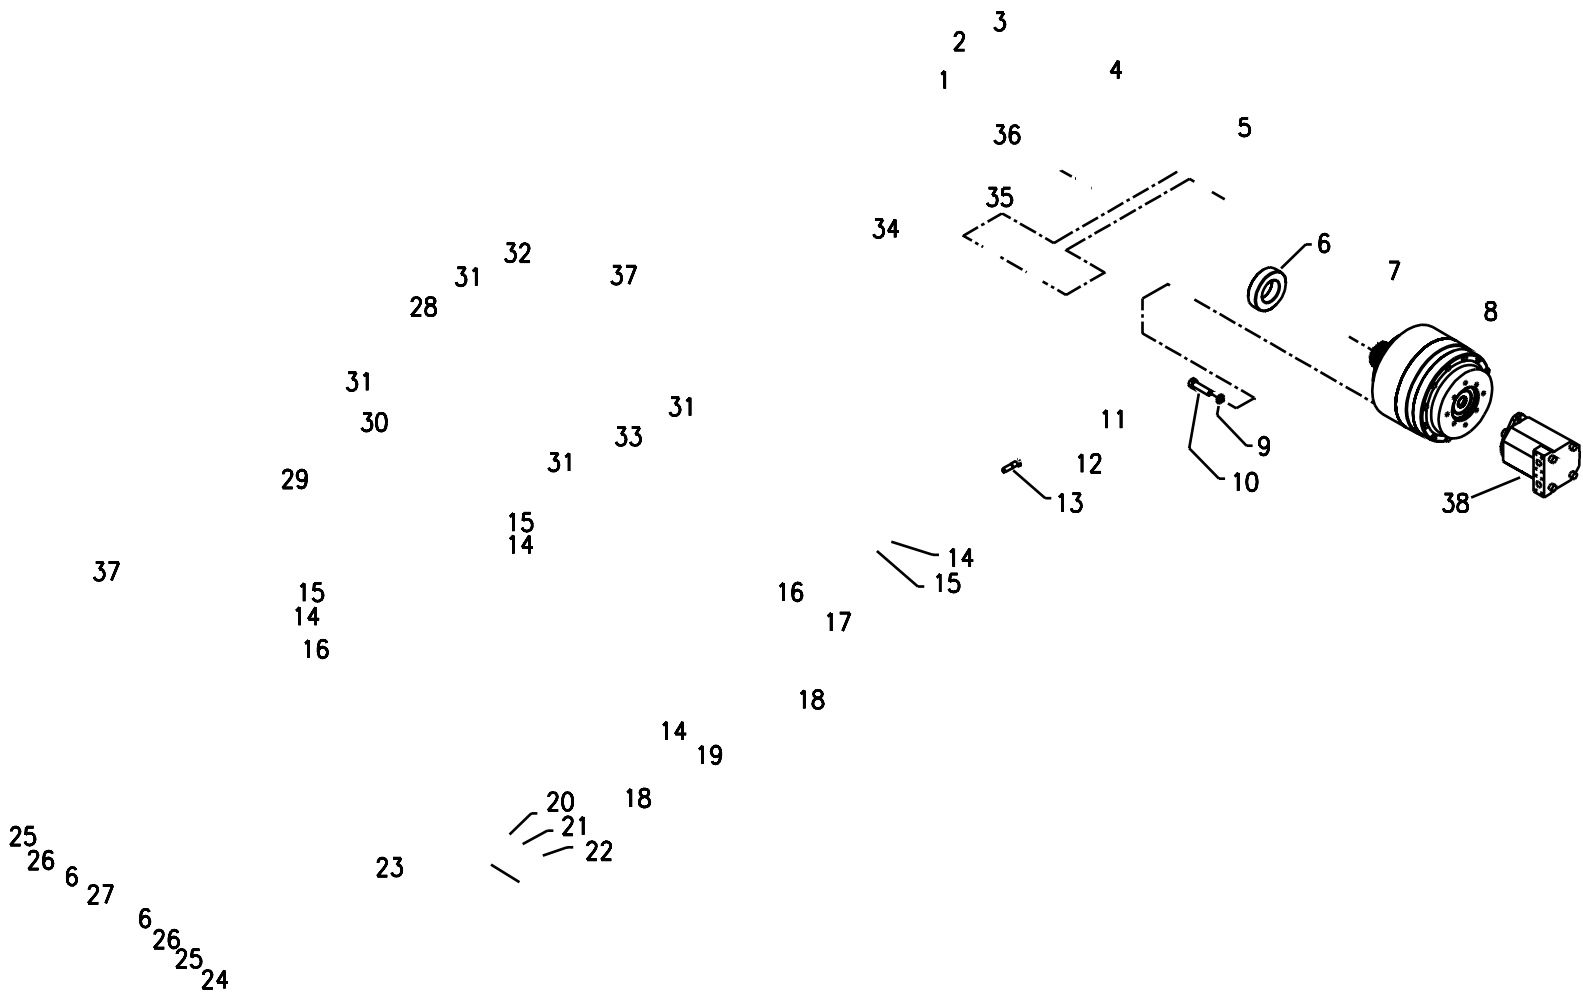

Thrust Assembly

Thrust Assembly Parts List

<u>Item</u>	<u>Part Number</u>	<u>Description</u>	<u>Qty.</u>
1	236-8366-02	Nylock Nut	2
2	14LW	Lock Washer	2
3	1420X212HB	Hex Bolt	2
4	163198	Pivot Pin	1
5	470648	Thrust Frame Weldment	1
6	121518	Spherical Roller Bearing	3
7	270656	Thrust Drive Sprocket Weldment	1
8	221383	S3A6 Torque Hub 3 Series Geardrive	1
9	58LW	Lock Washer	12
10	5811X212HB	Hex Bolt	12
11	270646	Chain Tension Adjustment Bolt Weldment	1
12	262982	Chain Tension Adjustment Nut Pin	1
13	1213X212HB	Hex Bolt	6
14	12LW	Lock Washer	6
15	1213HN	Hex Nut	6
16	12FW	Flat Washer	3
17	1213X712HB	Hex Bolt	1
18	121635	Thrust Chain Wear Block	2
19	1213X7HB	Hex Bolt	1
20	38FW	Flat Washer	1
21	38LW	Lock Washer	1
22	3816X1HB	Hex Bolt	1
23	270651	Thrust Idler Pin Weldment	1
24	163014	Thrust Drive Bearing Grease Shield	1
25	262997	Thrust Chain idler Spacer	2
26	121523	Oil Seal	2
27	262998	Thrust Chain Idler	1
28	221501	Hydraulic Cylinder	1
29	370661	Thrust Chain Front Anchor Weldment	1
30	236-3751-04	Cylinder Pin	1
31	701-632-02	Retaining Ring	4
32	163246	Cylinder Pin	1
33	270660	Thrust Chain Rear Anchor Weldment	1
34	370649	Thrust Frame Mount Weldment	1
35	163019	Bearing Cap	1
36	1420X58WHB	Hex Whiz Bolt	4
37	221470	Chain Roller	1