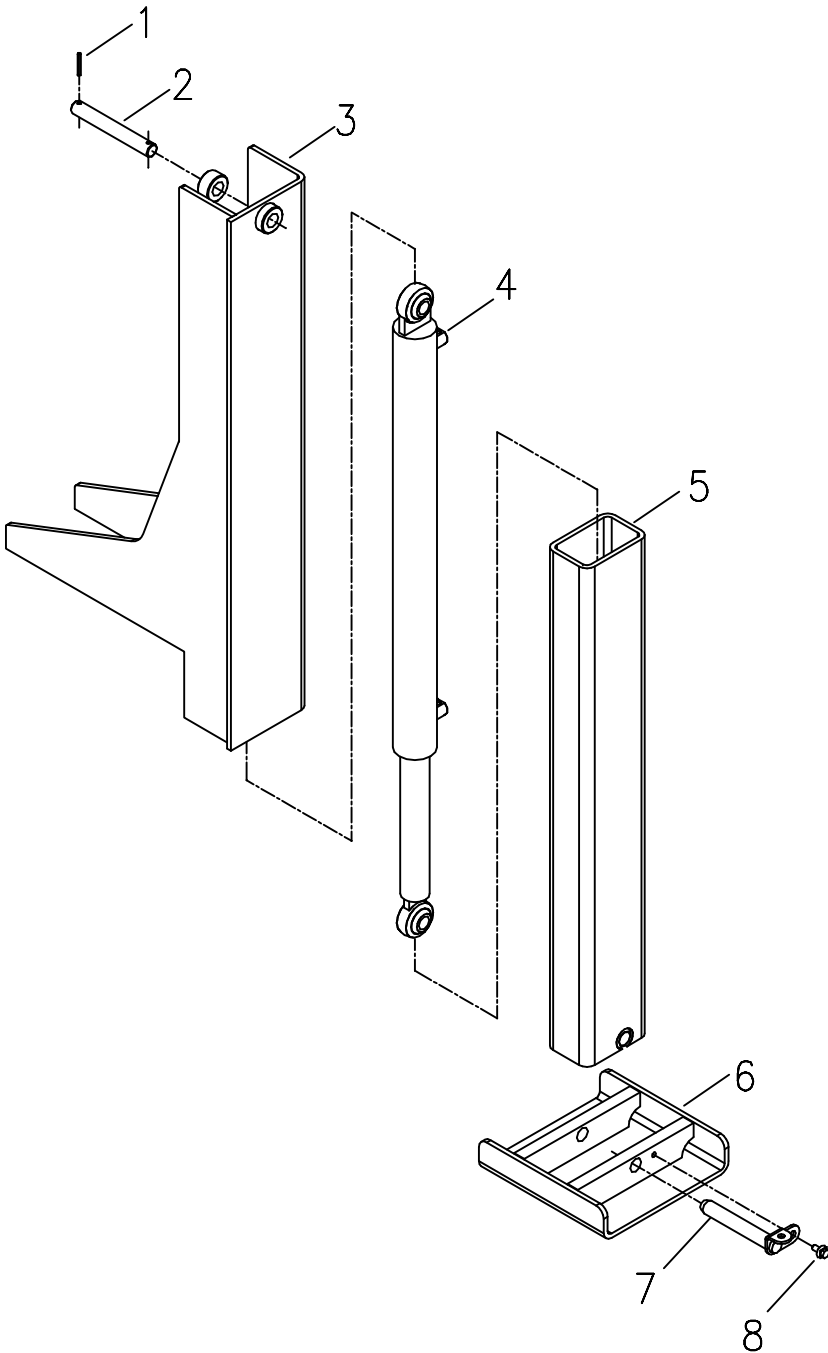

Rear Foot Assembly

Rear Foot Assembly Parts List

<u>Item</u>	<u>Part Number</u>	<u>Description</u>	<u>Qty.</u>
1	121808	Rivet Nut Insert	2
2	163222	Cylinder Pin	2
3	470729	Track Frame Weldment	1
4	221485	Hydraulic Cylinder	1
5	270630	Rear Leg Guide Weldment	2
6	270735	Rear Foot Pad Weldment	2
7	270659	Rear Foot Pad Pin Weldment	2
8	3816X34WHB	Whiz Hex Bolt	2