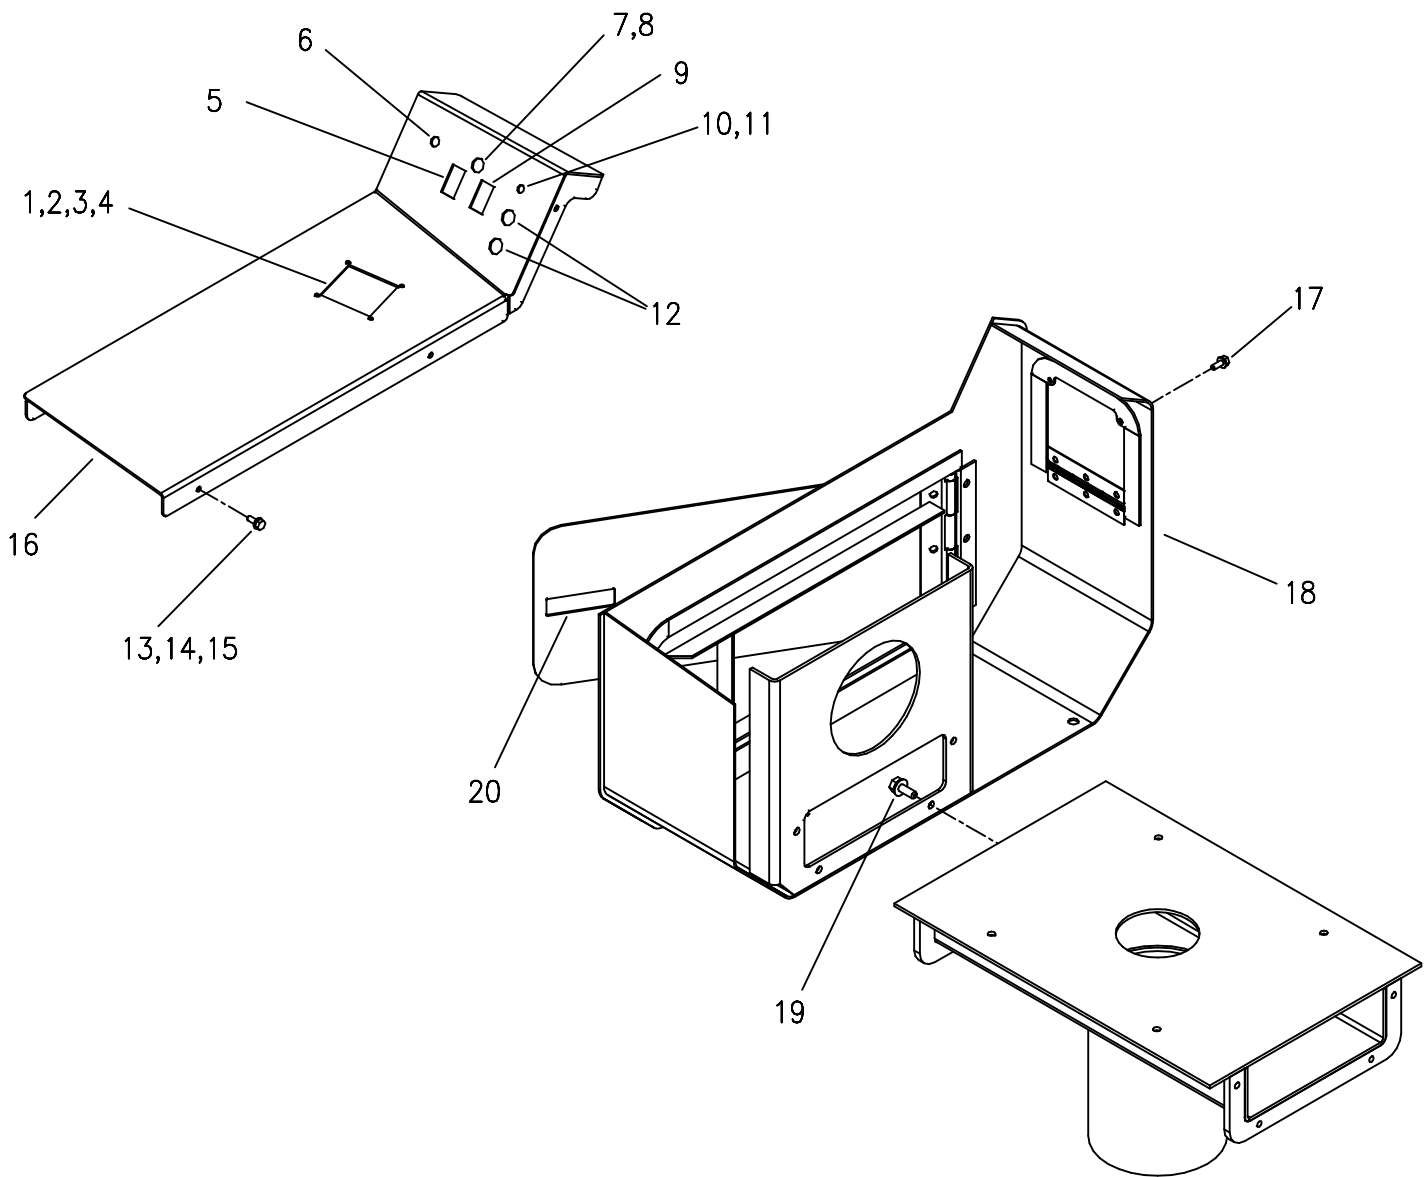

Left Console Assembly

Left Console Assembly Parts List

<u>Item</u>	<u>Part Number</u>	<u>Description</u>	<u>Qty.</u>
1	221382	Joystick Controller	1
2	120692	Machine Screw	4
3	10LW	Lock Washer	4
4	1032HN	Hex Nut	4
5	121599	Rocker Switch	1
6	120903	Toggle Switch	1
7	121380	Instrument Light	1
8	121381	T-2 Lamp	1
9	121597	Rocker Switch	1
10	120796	Potentiometer	1
11	120886	Control Knob	1
12	121601	Red Indicator Light	2
13	1420X58WHB	Whiz Hex Bolt	6
14	14LW	Lock Washer	6
15	1420HN	Hex Nut	6
16	370711	Left Console Top Weldment Panel	1
17	1420X12WHB	Whiz Hex Bolt	2
18	370709	Left Console Weldment	1
19	51618X34WHB	Whiz Hex Bolt	4
20	121680	Lever Latch	1