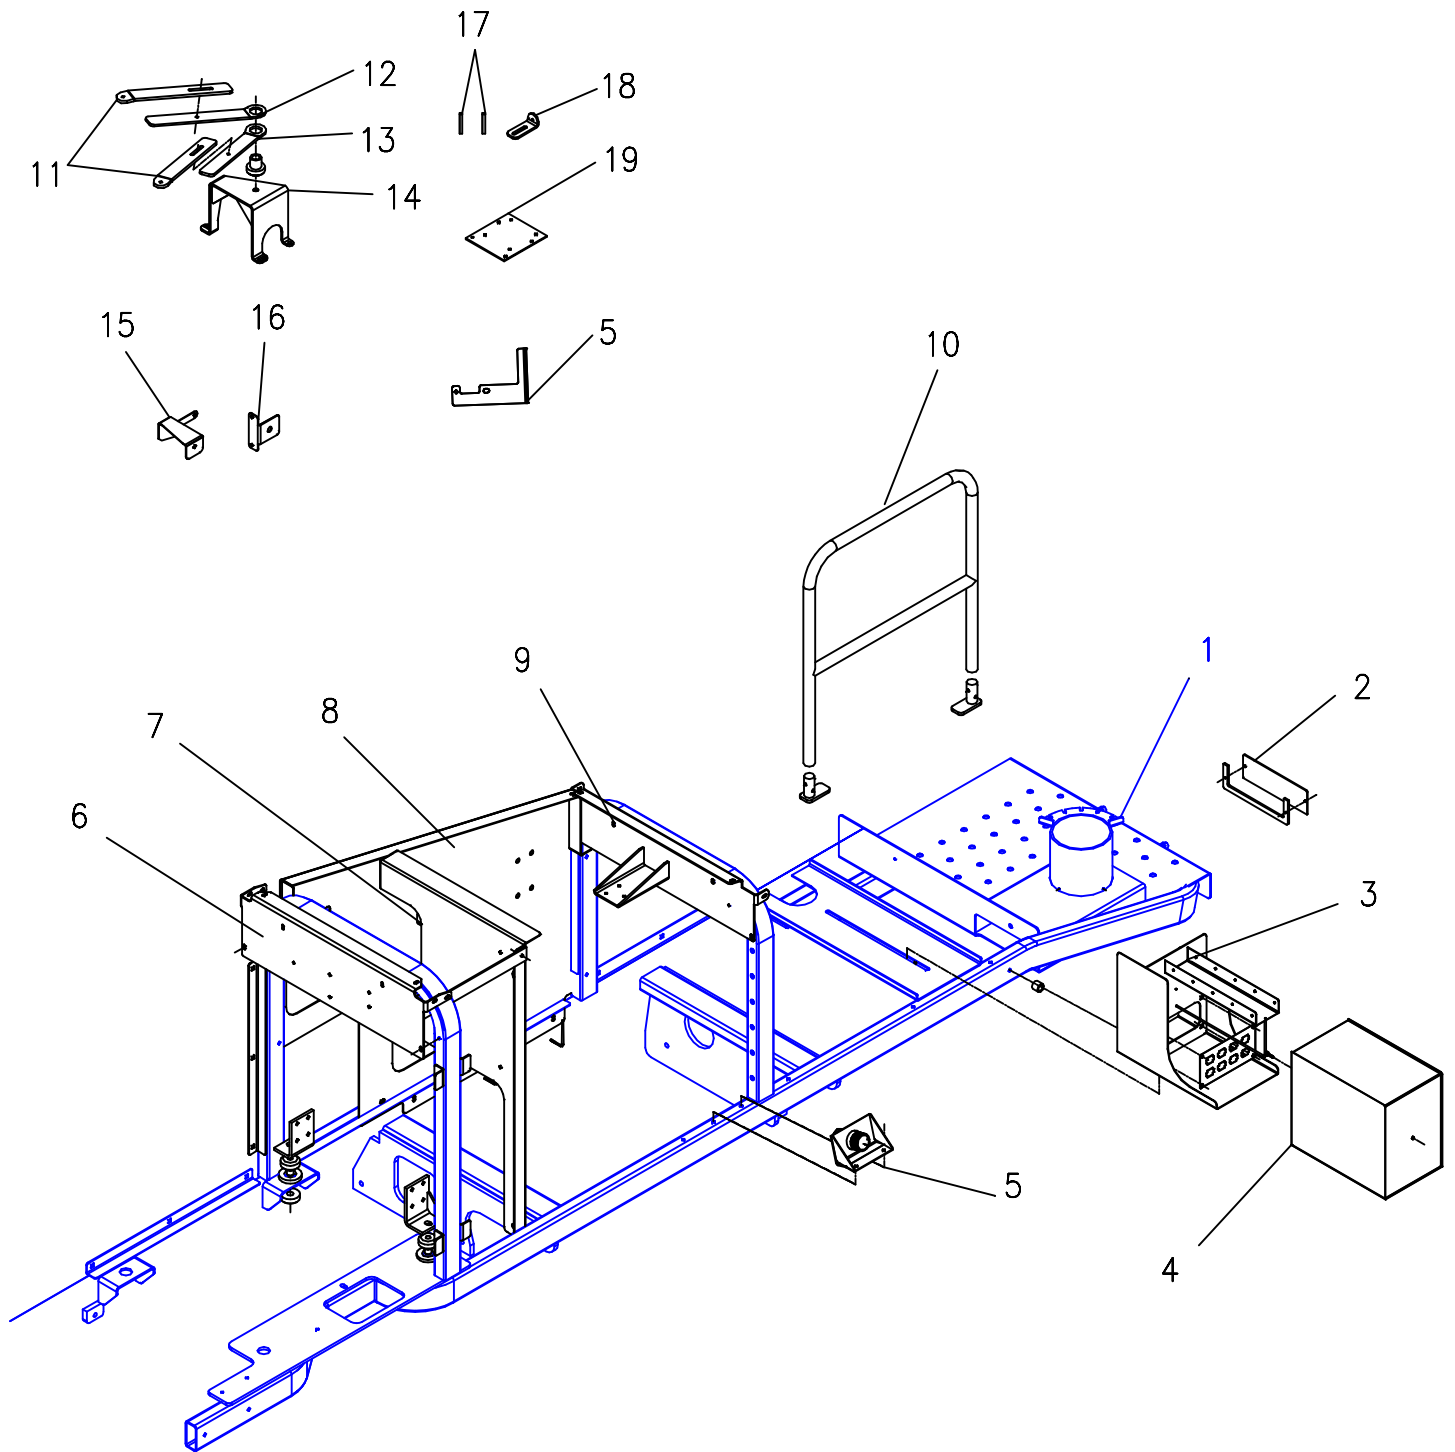

Front Engine Frame Assembly

Front Engine Frame Assembly Parts List

<u>Item</u>	<u>Part Number</u>	<u>Description</u>	<u>Qty.</u>
1	470744	Engine Frame Weldment	1
2	263202	Channel Harness Bulkhead	1
3	370712	Relay Frame Weldment	1
4	270713	Relay Cover Weldment	1
5	263499	Fuel Filter Bracket	2
6	363477	Cross Brace	1
7	363500	Valve Mount Panel	1
8	270673	Filter Mount Panel Weldment	1
9	170771	Pressure Filter Bracket Weldment	1
10	170782	Operator's Station Guard Rail Weldment	1
11	263510	Radiator Strut	2
12	263614	Top Radiator Strut	1
13	263511	Top Radiator Strut	1
14	270767	Radiator Top Mount Bracket Weldment	1
15	163314	Throttle Bracket	1
16	263451	On-Off Switch Bracket	1
17	163556	Step Spacer	2
18	163613	Roller Step Bracket	1
19	163300	Air Cleaner Adapter Plate	1