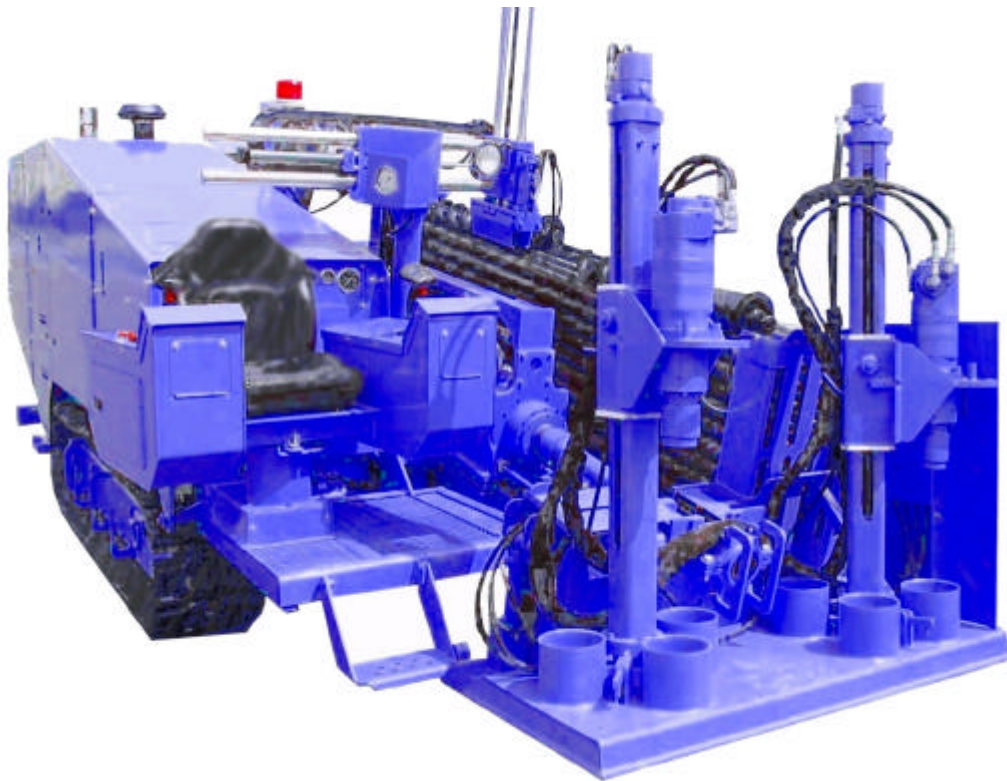

3550 PARTS MANUAL

3550 PARTS MANUAL

TABLE OF CONTENTS

1	CARRIAGE ASSEMBLY
3	ENGINE HOUSING ASSEMBLY
5	FRONT ENGINE FRAME ASSEMBLY
7	REAR ENGINE FRAME ASSEMBLY
9	FRONT GAUGE PANEL ASSEMBLY
11	FUEL TANK ASSEMBLY
13	LEFT CONSOLE ASSEMBLY
15	RIGHT CONSOLE ASSEMBLY
17	OPERATOR'S STATION ASSEMBLY
19	HORIZONTAL PIPE LOADER ASSEMBLY
21	VERTICAL PIPE LOADER ASSEMBLY
23	REAR FOOT ASSEMBLY
25	REAR TRAM ASSEMBLY
27	RESERVIOR ASSEMBLY
29	THRUST ASSEMBLY
31	TRACK FRAME ASSEMBLY
33	HYDRUALIC TANK ASSEMBLY