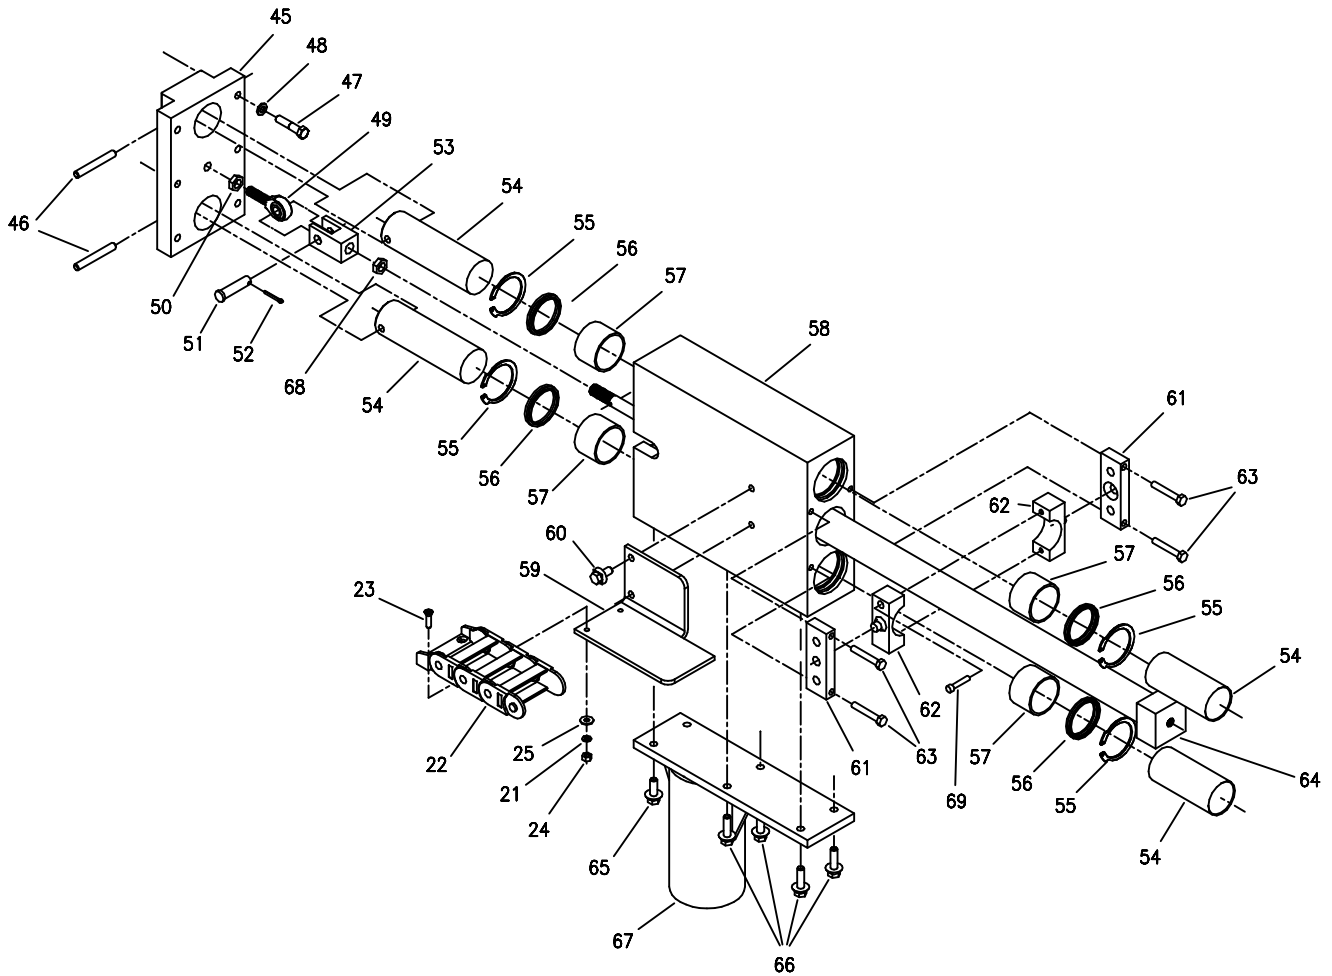

Pipe Loader Assembly Vertical

Pipe Loader Assembly Vertical Parts List

<u>Item</u>	<u>Part Number</u>	<u>Description</u>	<u>Qty.</u>
45	263096	Vertical Anchor	1
46	163097	Cylinder Pin	1
47	3816X134HB	Hex Bolt	6
48	38LW	Lock Washer	6
49	121116	Male Balljoint	1
50	1220HJN	Jam Nut	1
51	701-211-02	Clevis Pin	1
52	121554	Cotter Pin	1
53	163094	Horizontal Clevis	1
54	263218	Horizontal Rod	2
55	121549	Retaining Ring	4
56	121546	Rod Wiper	4
57	236-4774-02	Bearing	4
58	363093	Horizontal Block	1
59	263098	Chain Bracket	1
60	3816X34WHB	Hex Bolt	2
61	163095	Trunnion Mount	2
62	263409	Trunnion Cylinder	2
63	51618X2HB	Hex bolt	4
64	221540	Hydraulic Cylinder	1
65	3816X1WHB	Hex bolt	2
66	3816X114WHB	Hex bolt	4
67	270676	Mast Weldment	1
68	3410HJN	Hex Nut	1
69	1420X114SCHS	Cap Screw	2