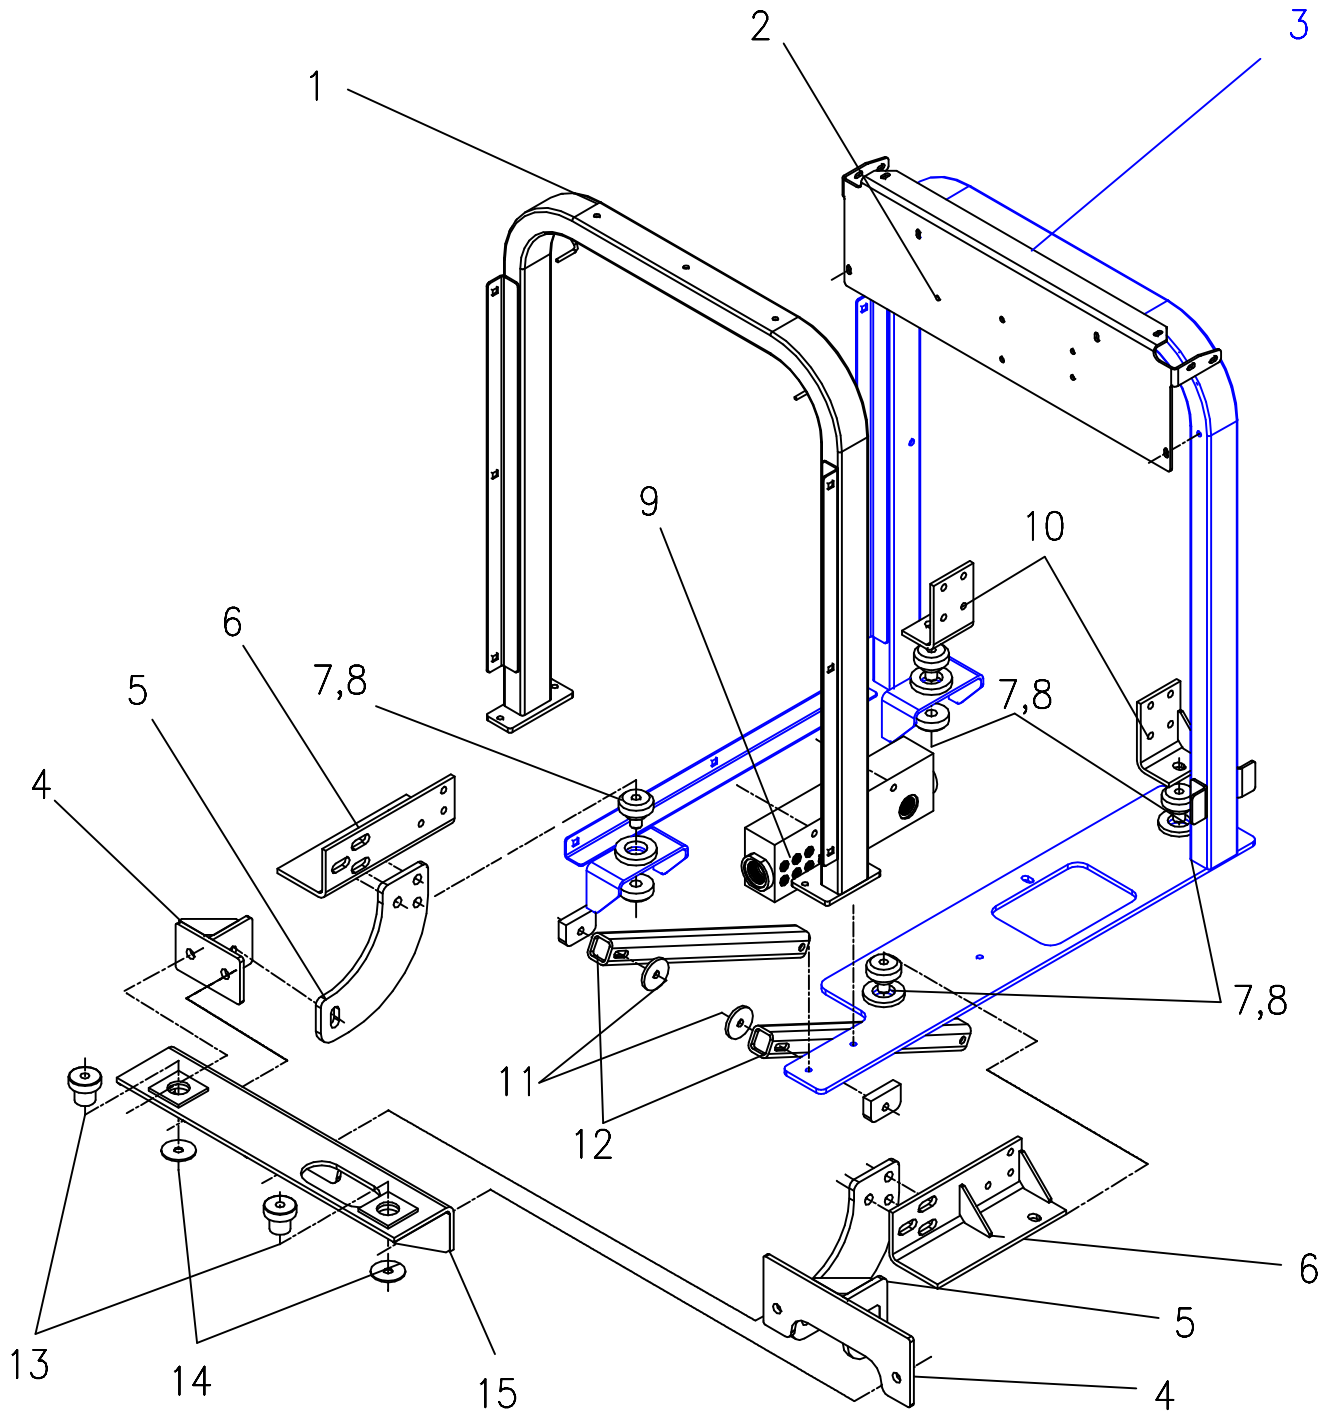

Rear Engine Frame Assembly

Rear Engine Frame Assembly Parts List

<u>Item</u>	<u>Part Number</u>	<u>Description</u>	<u>Qty.</u>
1	270747	Rear Engine Frame Bow Weldment	1
2	363477	Cross Brace	1
3	470744	Engine Frame Weldment	1
4	270766	Right Side Radiator/Engine Mount Bracket	2
5	263520	Radiator Mounting Arm Plate	2
6	370761	Left Front Engine Mount Weldment	2
7	121538	Engine Isolator	4
8	163077	Isolator Mount	4
9	170773	Manifold Weldment	1
10	270668	John Deere Engine Rear Bracket Weldment	2
11	163271	Vertical Rod Top Stop Plate	1
12	270746	Rear Strut Weldment	2
13	121568	Bonded Center Mount	2
14	121570	Bonded Center Mount Tail Washer	2
15	370764	Crossmember Radiator Mount Weldment	1